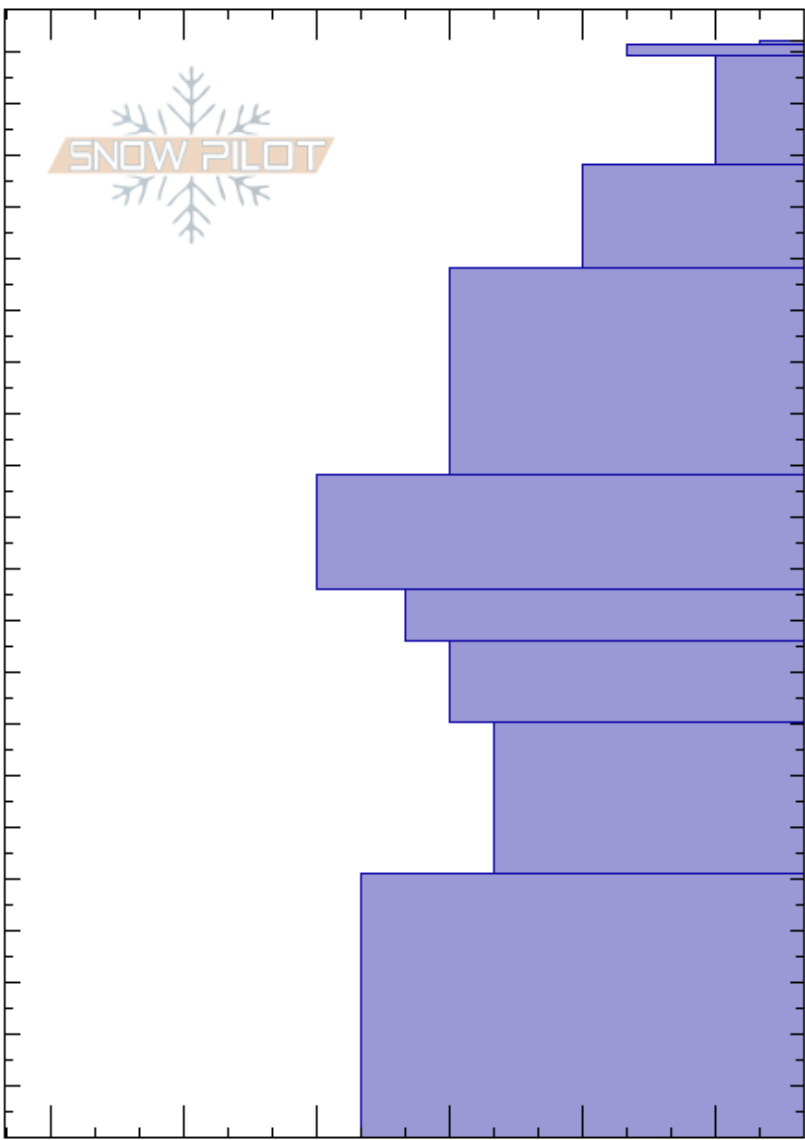

Trapper Ridger NE
 Lionhead Range
 MT
 Elevation: 8650 ft
 Aspect: 60°
 Specifics: We skied slope

Dave Zinn
 03/22/2023 - 12:30pm
 Co-ord: 44.83891N, -111.34030W
 Slope Angle: 30°
 Wind Loading: previous

Stability: Good
 Air Temperature:
 Sky Cover: FEW
 Precipitation: NO
 Wind: Calm

HS:212

Layer Notes:

Depth (cm)	Crystal		Moisture	ρ kg/m ³	Stability tests & Layer comments
	Form	Size			
212	V	10			
200	⊙				
190	/				
180	/ (Δ)				
150	•	0.5			
120	•	0.5			
100	⊖	1-2			
90	⊖	1-2			
70	⊖	2-4			
50	□	2-4			