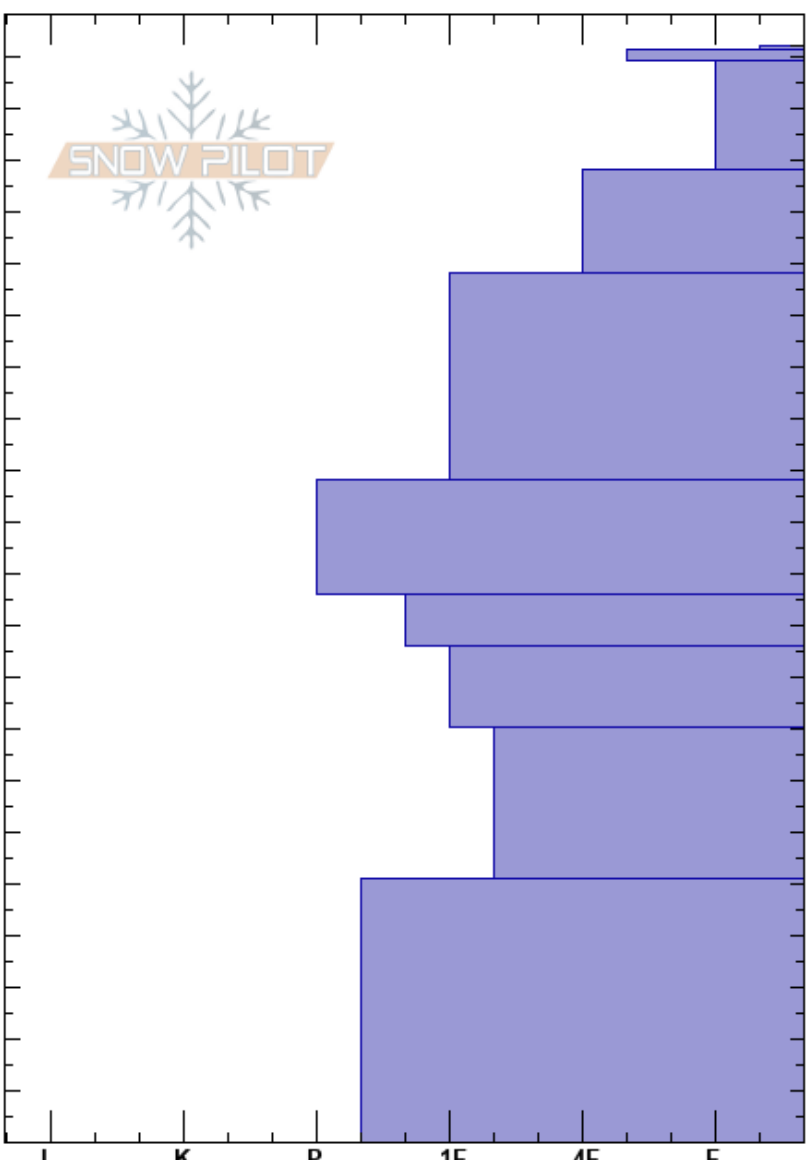

Trapper Ridger NE
 Lionhead Range
 MT
 Elevation: 8650 ft
 Aspect: 60°
 Specifics: We skied slope

Dave Zinn
 03/22/2023 - 12:30pm
 Co-ord: 44.83891N, -111.34030W
 Slope Angle: 30°
 Wind Loading: previous

Stability: Good
 Air Temperature:
 Sky Cover: FEW
 Precipitation: NO
 Wind: Calm

HS:212 Layer Notes:

Elevation (ft)	Crystal		Moisture	ρ kg/m ³	Stability tests & Layer comments
	Form	Size			
212	V	10			
200	⊙				
190	/				
180	/ (Δ)				
150	•	0.5			
120	•	0.5			
100	⊖	1-2			
90	⊖	1-2			
70	⊖	2-4			
50	□	2-4			