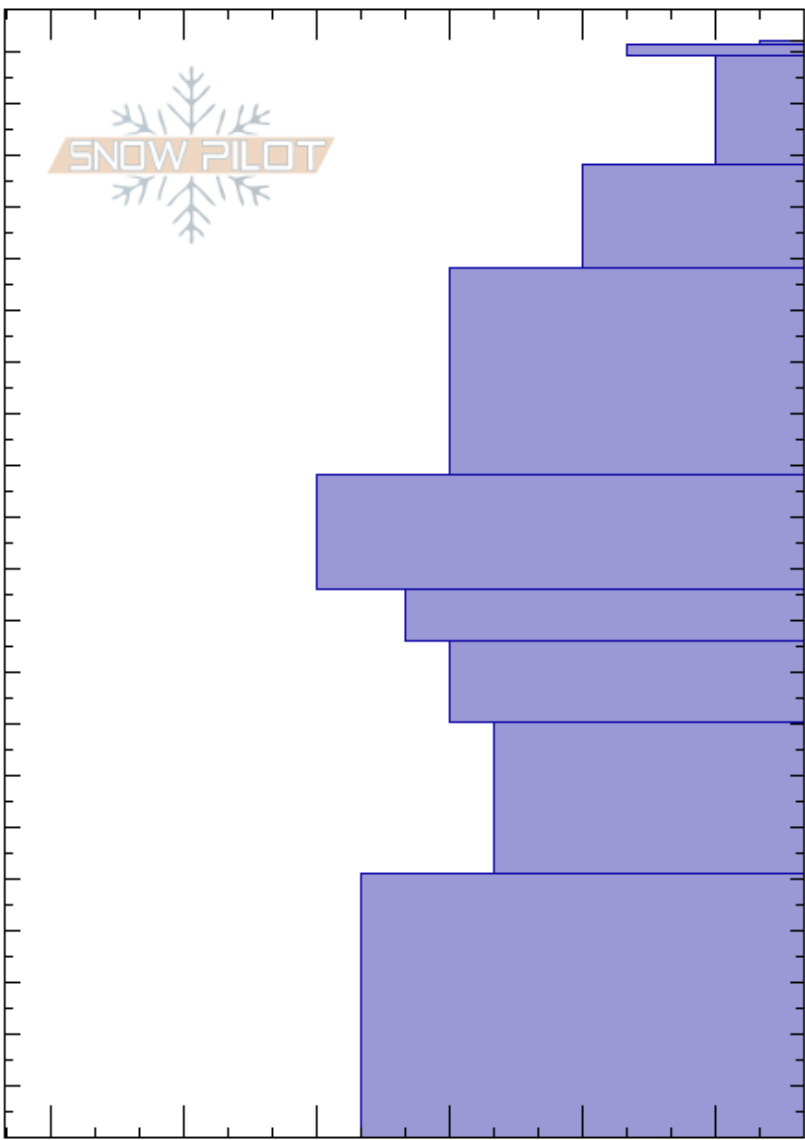

Trapper Ridger NE  
 Lionhead Range  
 MT  
 Elevation: 8650 ft  
 Aspect: 60°  
 Specifics: We skied slope

Dave Zinn  
 03/22/2023 - 12:30pm  
 Co-ord: 44.83891N, -111.34030W  
 Slope Angle: 30°  
 Wind Loading: previous

Stability: Good  
 Air Temperature:  
 Sky Cover: FEW  
 Precipitation: NO  
 Wind: Calm

HS:212

Layer Notes:

Depth (cm)	Crystal		Moisture	$\rho$ kg/m <sup>3</sup>	Stability tests & Layer comments
	Form	Size			
212	V	10			
200	⊙				
190	/				
180	/ (Δ)				
150	•	0.5			
120	•	0.5			
100	⊖	1-2			
90	⊖	1-2			
70	⊖	2-4			
50	□	2-4			