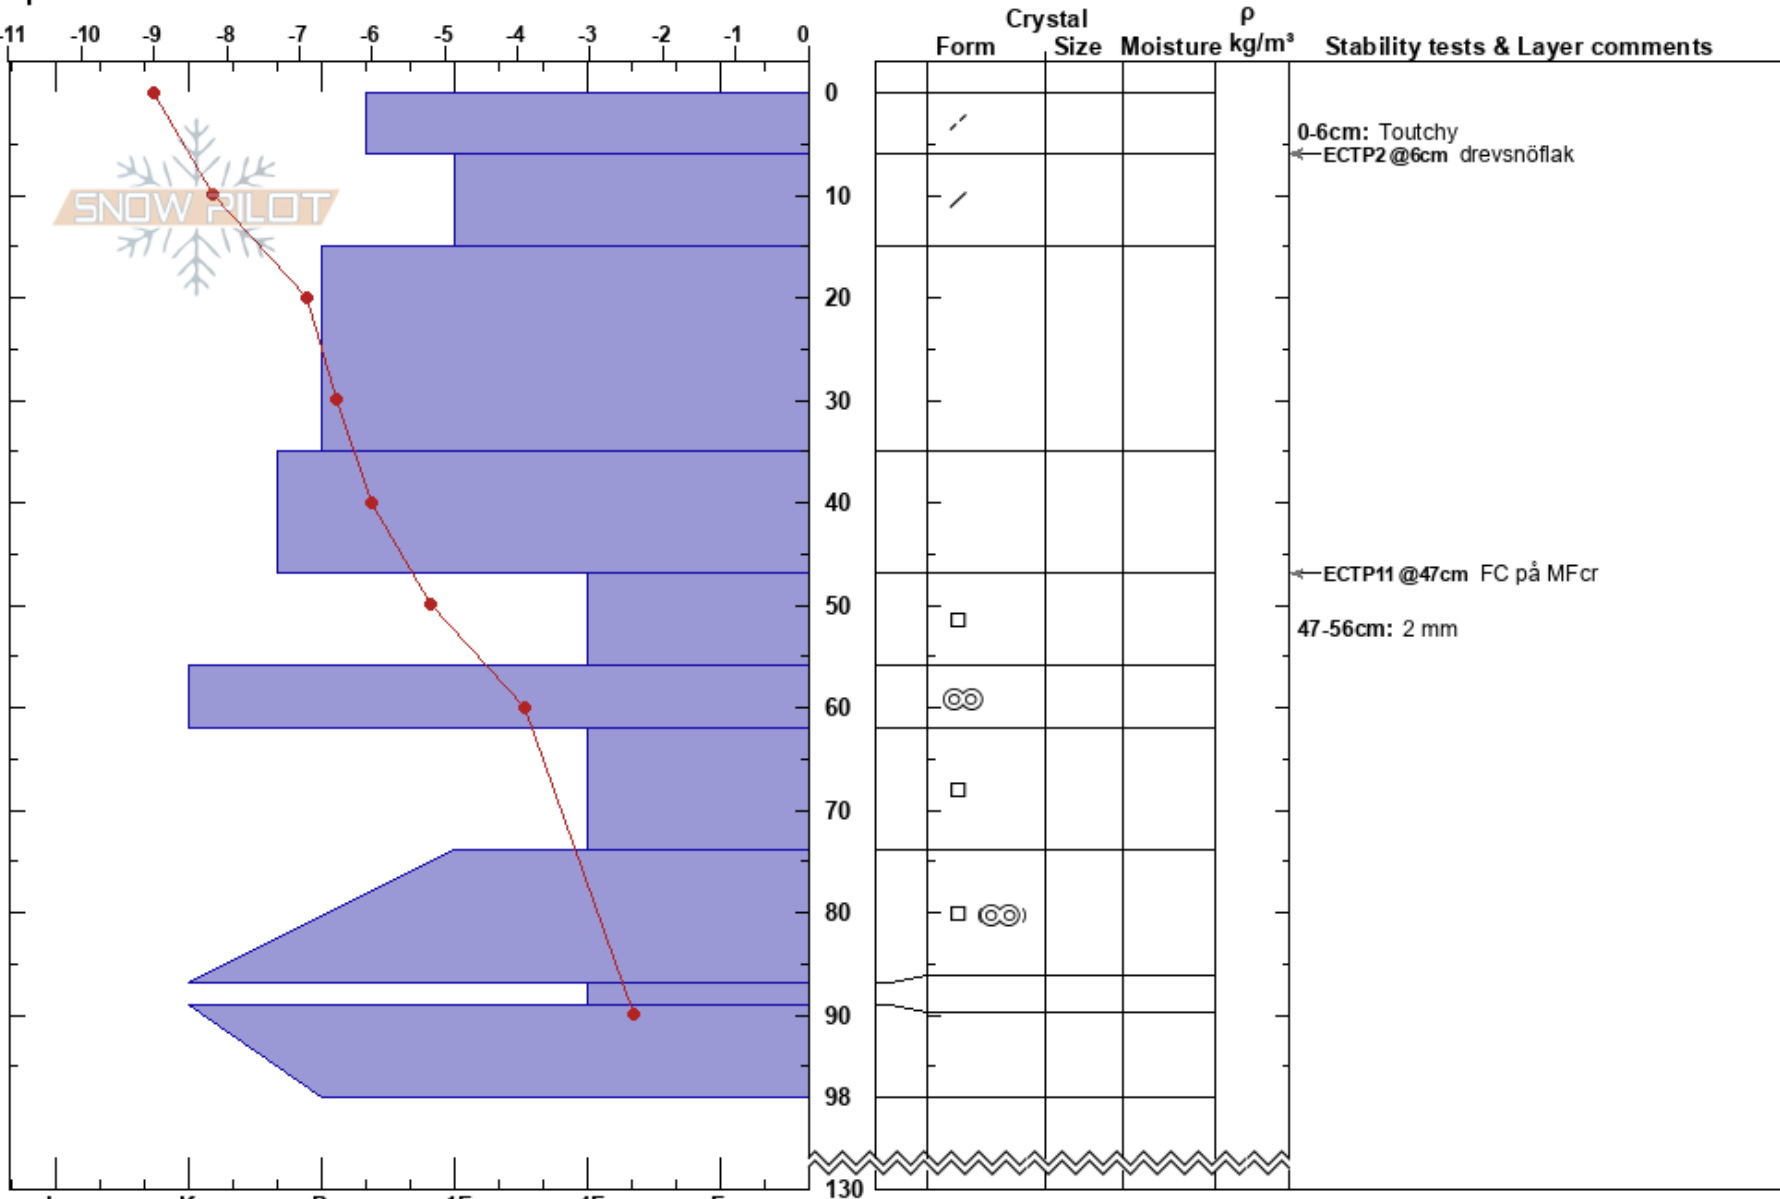

Stintångberget
 Västra Vindelfjällen
 Sweden
 Elevation: 750 m
 Aspect: 300°
 Specifics:

Sam Hedman
 23/03/2023 - 10:20
 Co-ord: 65.88108N, 15.00992E
 Slope Angle: 30°
 Wind Loading: yes

Stability:
 Air Temperature: -11°C
 Sky Cover: SCT
 Precipitation: S-1
 Wind: E Strong

HS: 130
 Layer Notes:
 0-6cm: Touchy
 0-6cm: Problematic layer
 47-56cm: 2 mm

Notes: Kraftigt snödröv.