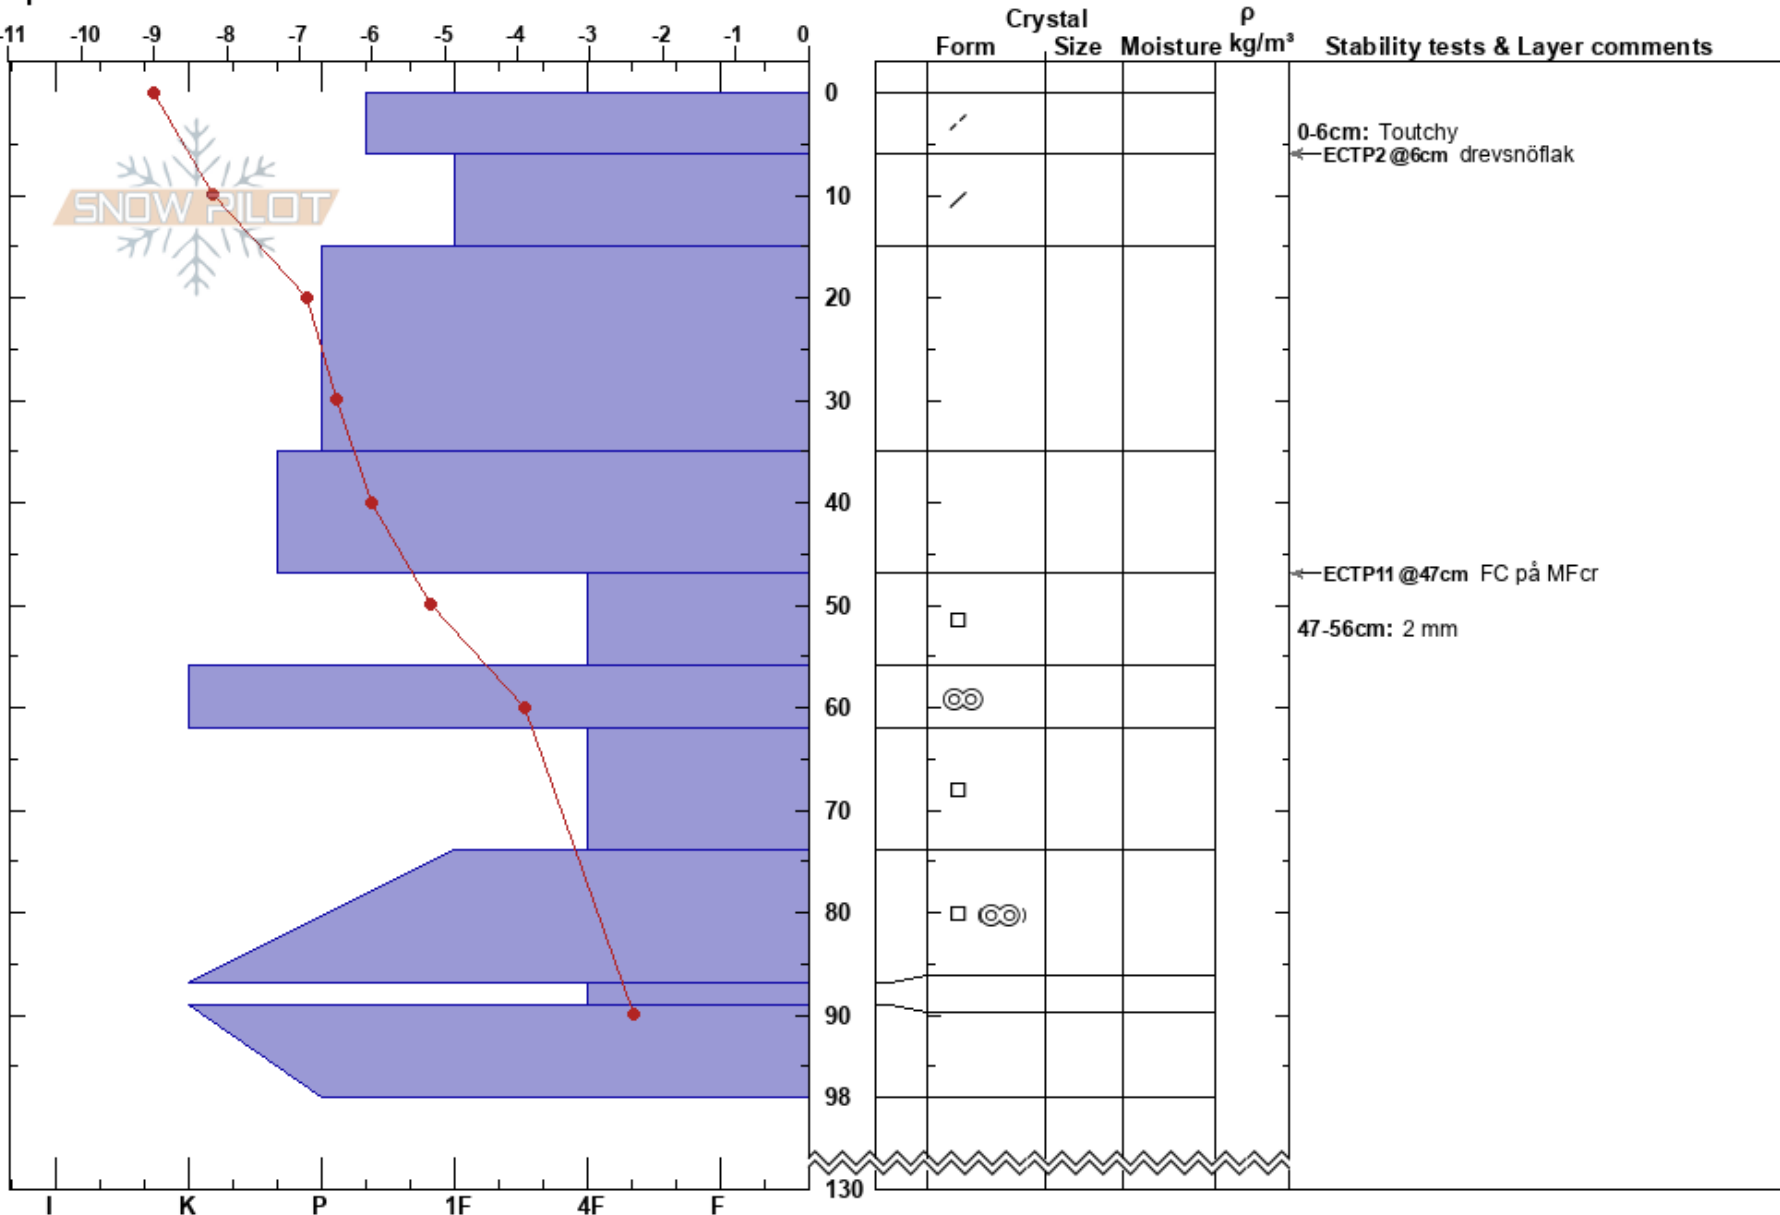

Stintångberget
 Västra Vindelfjällen
 Sweden
 Elevation: 750 m
 Aspect: 300°
 Specifics:

Sam Hedman
 23/03/2023 - 10:20
 Co-ord: 65.88108N, 15.00992E
 Slope Angle: 30°
 Wind Loading: yes

Stability:
 Air Temperature: -11°C
 Sky Cover: SCT
 Precipitation: S-1
 Wind: E Strong

HS: 130
 Layer Notes:
 0-6cm: Touchy
 0-6cm: Problematic layer
 47-56cm: 2 mm

Notes: Kraftigt snödrev.