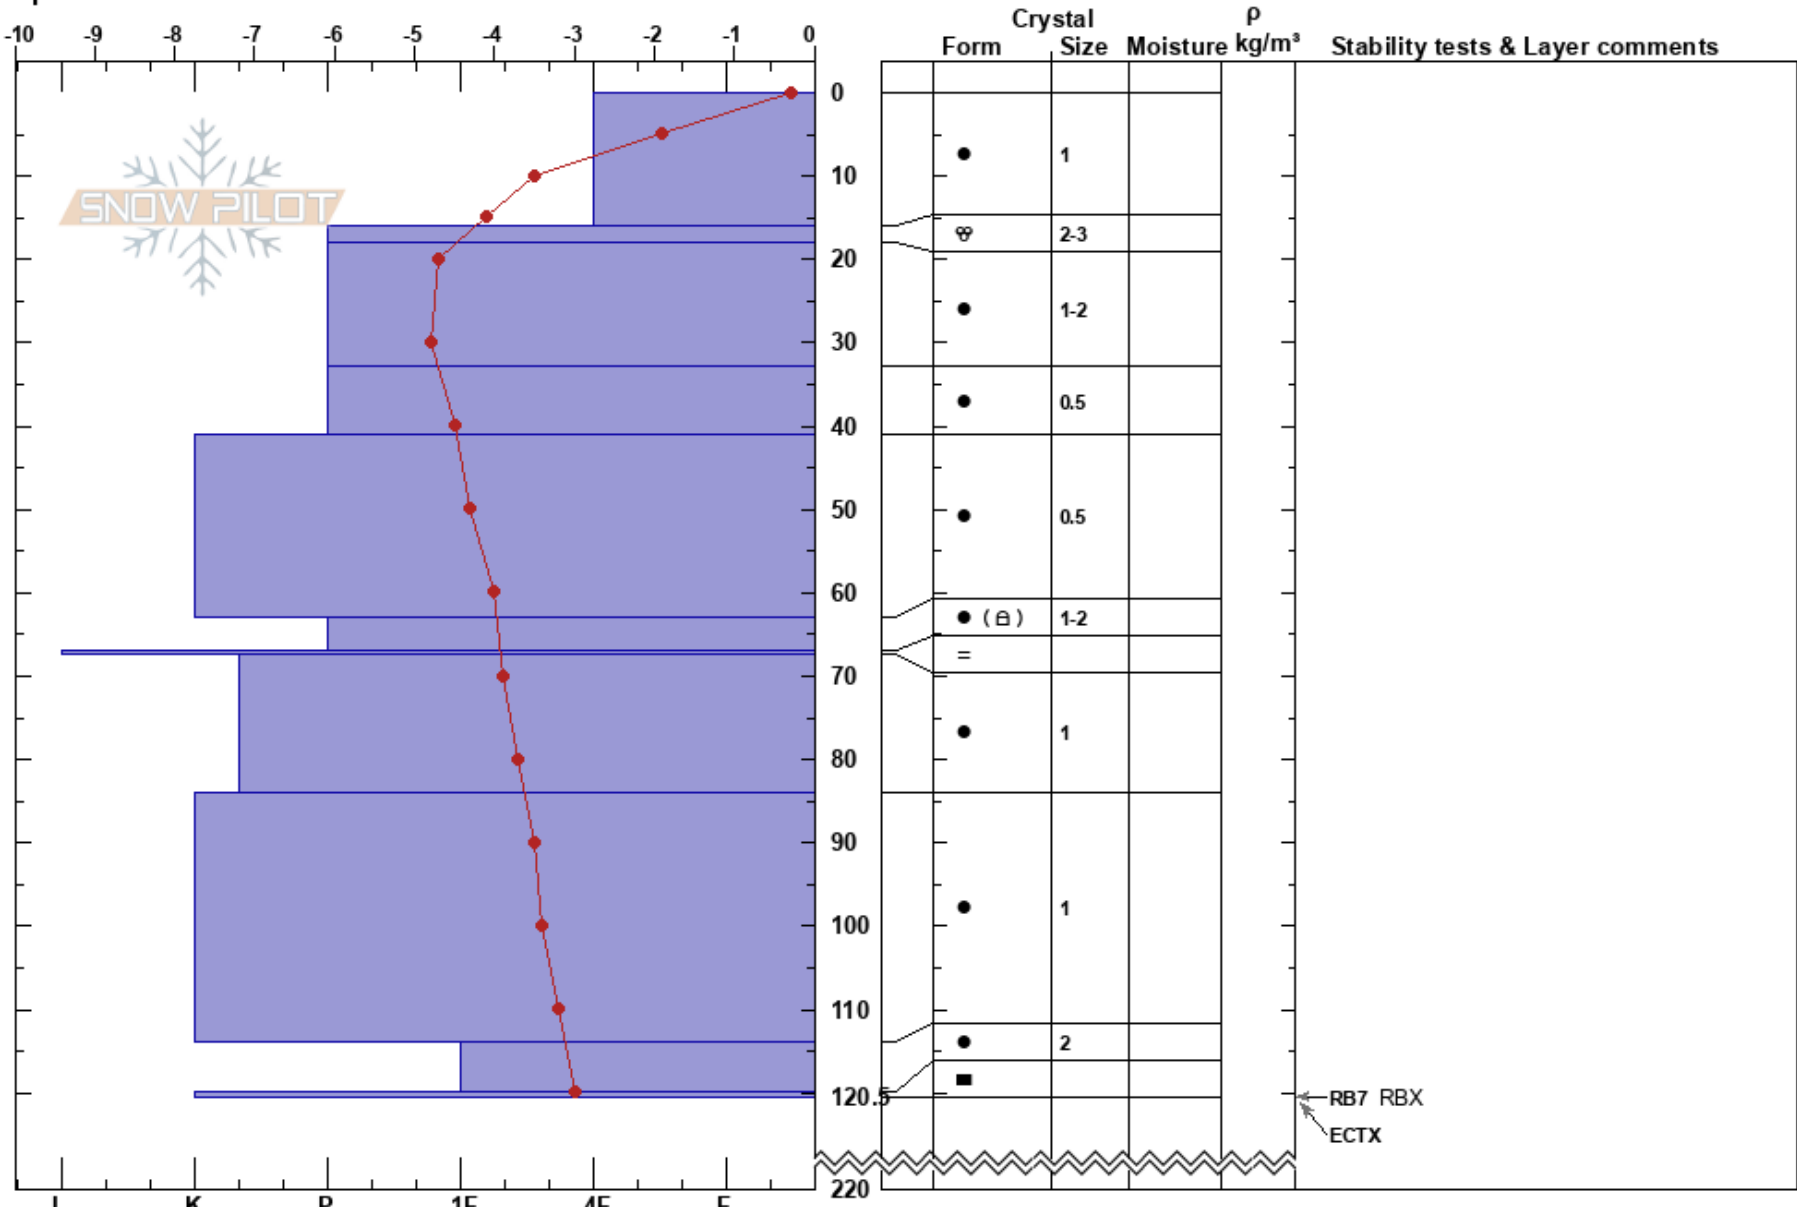

Chair 6 Line
 Silver Valley Area
 ID
 Elevation: 5500 ft
 Aspect: N
 Specifics:

Bill Gerten
 03/19/2023 - 2:11pm
 Co-ord:
 Slope Angle: 33°
 Wind Loading:

Stability:
 Air Temperature: 6.1°C
 Sky Cover: CLR
 Precipitation: NO
 Wind: Calm

HS:220
 PF: 25
 PS: 5
 Layer Notes:

Notes: