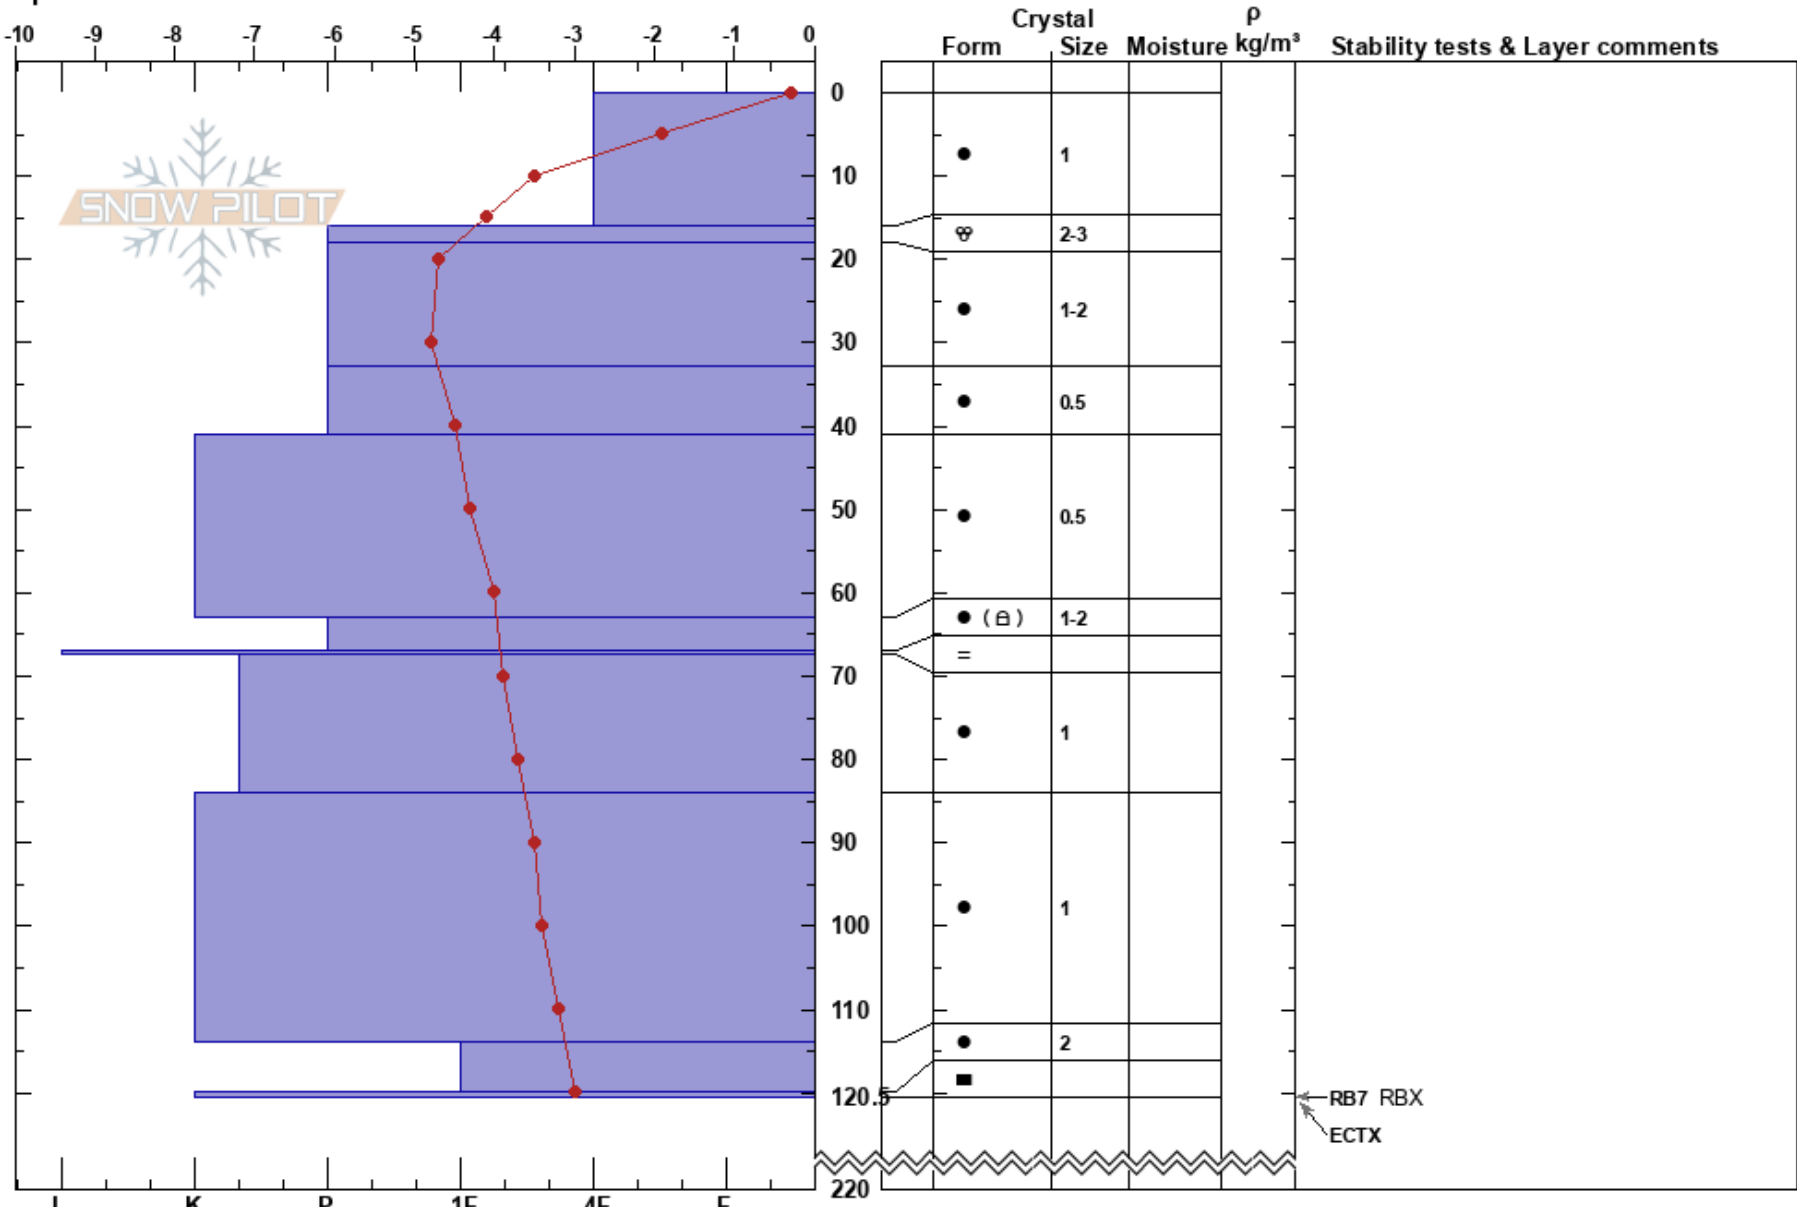

Chair 6 Line  
 Silver Valley Area  
 ID  
 Elevation: 5500 ft  
 Aspect: N  
 Specifics:

Bill Gerten  
 03/19/2023 - 2:11pm  
 Co-ord:  
 Slope Angle: 33°  
 Wind Loading:

Stability:  
 Air Temperature: 6.1°C  
 Sky Cover: CLR  
 Precipitation: NO  
 Wind: Calm

HS:220  
 PF: 25  
 PS: 5  
 Layer Notes:

Notes:

RB7 RBX  
 ECTX