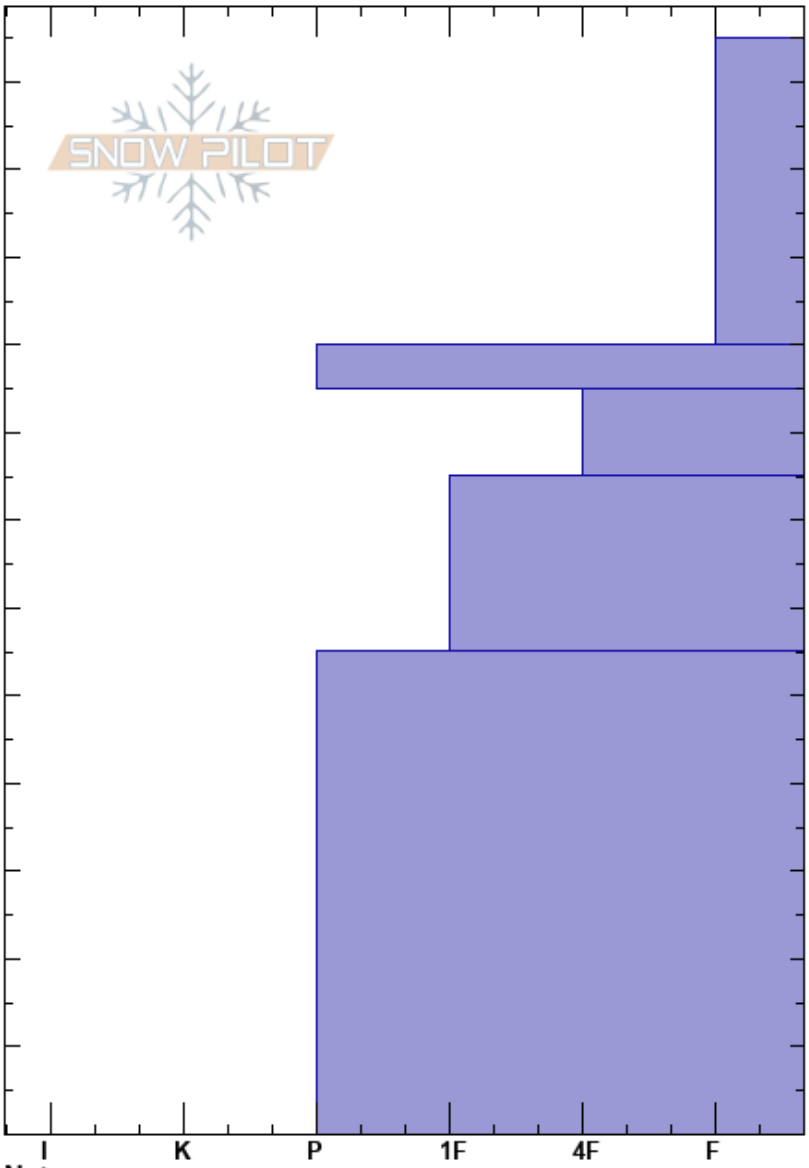

Galena Ridge N aspect
 Mount Rose
 NV
 Elevation: 9308 ft
 Aspect: N
 Specifics: Ski tracks on slope

A Carl
 03/22/2023 - 4:00pm
 Co-ord: 39.32414N, -119.90971W
 Slope Angle: 20°
 Wind Loading: previous

Stability: Good HS: 125 Layer Notes:
 Air Temperature: 27°F
 Sky Cover: OVC
 Precipitation: S2
 Wind: SW Moderate

Height (cm)	Crystal		Moisture	ρ kg/m ³	Stability tests & Layer comments
	Form	Size			
125					
120					
110					
100					
90					← ECTN18 @90cm
80					
75					← ECTN30 @75cm break
70					
60					
50					
40					
30					
20					
10					
0					