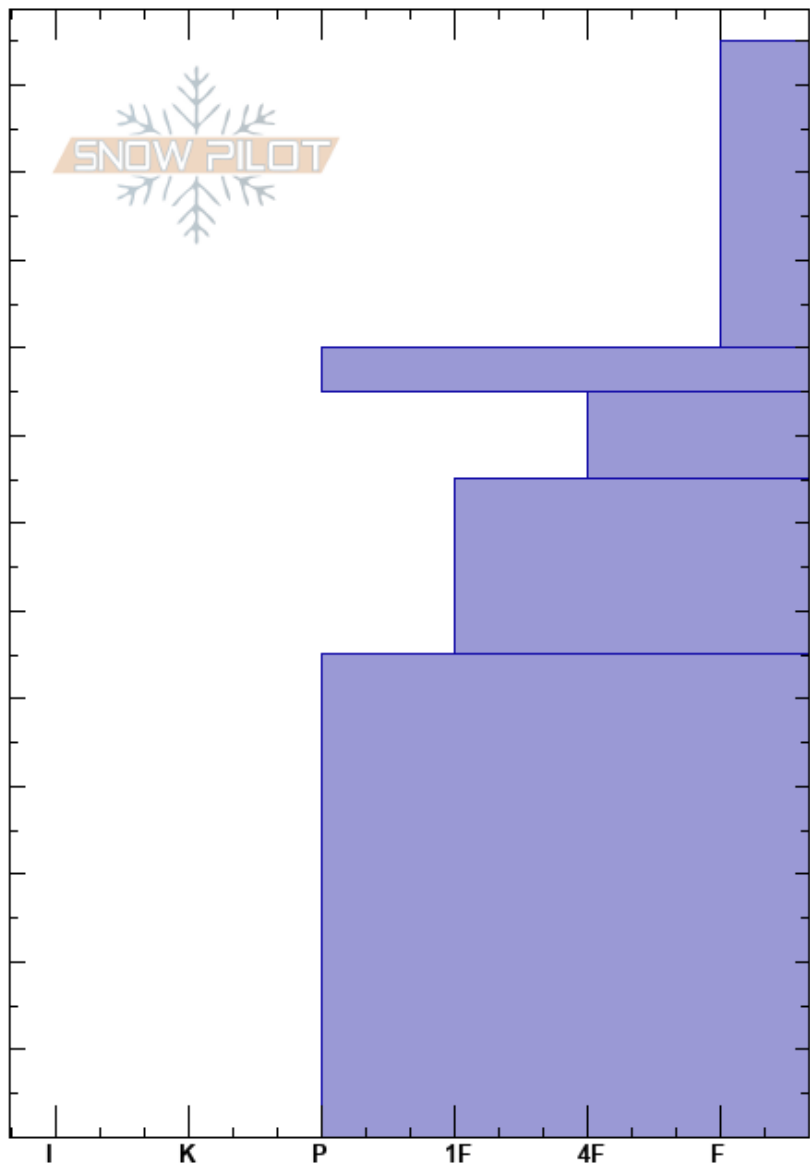

Galena Ridge N aspect
 Mount Rose
 NV
 Elevation: 9308 ft
 Aspect: N
 Specifics: Ski tracks on slope

A Carl
 03/22/2023 - 4:00pm
 Co-ord: 39.32414N, -119.90971W
 Slope Angle: 20°
 Wind Loading: previous

Stability: Good HS: 125 Layer Notes:
 Air Temperature: 27°F
 Sky Cover: OVC
 Precipitation: S2
 Wind: SW Moderate

Height (cm)	Crystal		Moisture	ρ kg/m ³	Stability tests & Layer comments
	Form	Size			
125					
120					
110					
100					
90					← ECTN18 @90cm
80					
75					← ECTN30 @75cm break
70					
60					
50					
40					
30					
20					
10					
0					