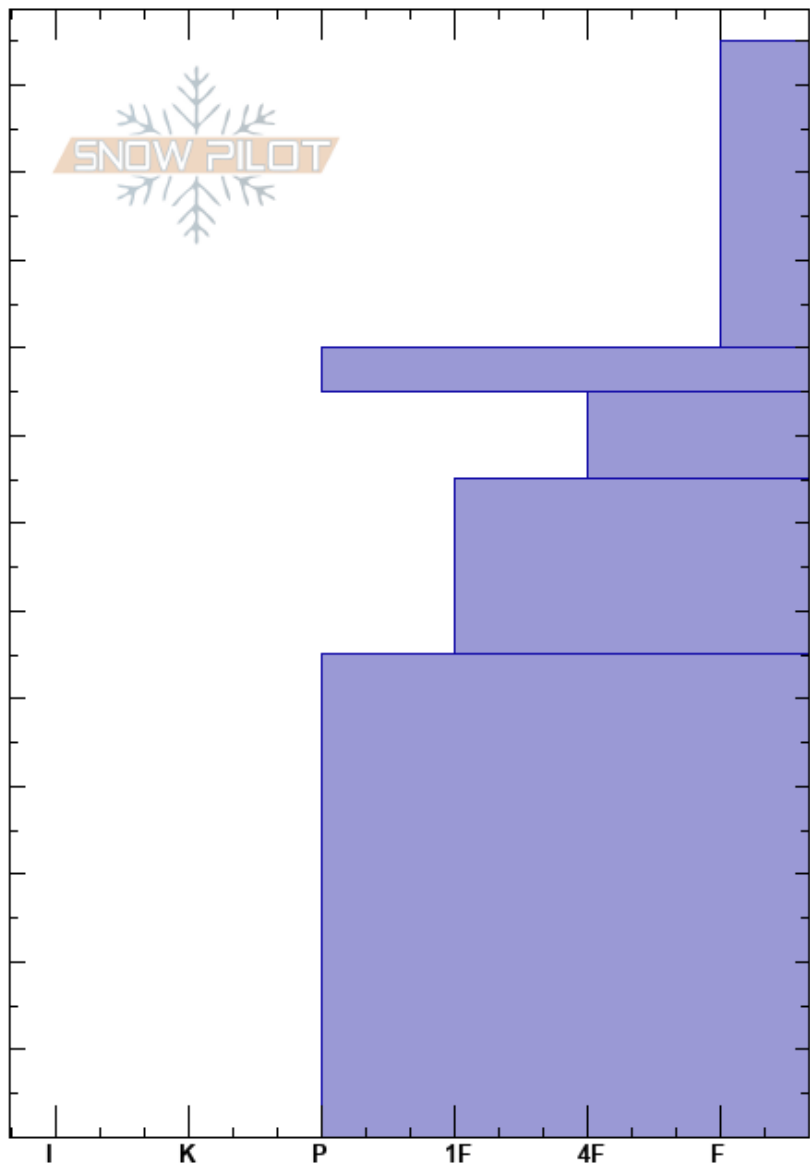

Galena Ridge N aspect  
 Mount Rose  
 NV  
 Elevation: 9308 ft  
 Aspect: N  
 Specifics: Ski tracks on slope

A Carl  
 03/22/2023 - 4:00pm  
 Co-ord: 39.32414N, -119.90971W  
 Slope Angle: 20°  
 Wind Loading: previous

Stability: Good HS: 125 Layer Notes:  
 Air Temperature: 27°F  
 Sky Cover: OVC  
 Precipitation: S2  
 Wind: SW Moderate

Height (cm)	Crystal		Moisture	$\rho$ kg/m <sup>3</sup>	Stability tests & Layer comments
	Form	Size			
125					
120					
110					
100					
90					← ECTN18 @90cm
80					
75					← ECTN30 @75cm break
70					
60					
50					
40					
30					
20					
10					
0					