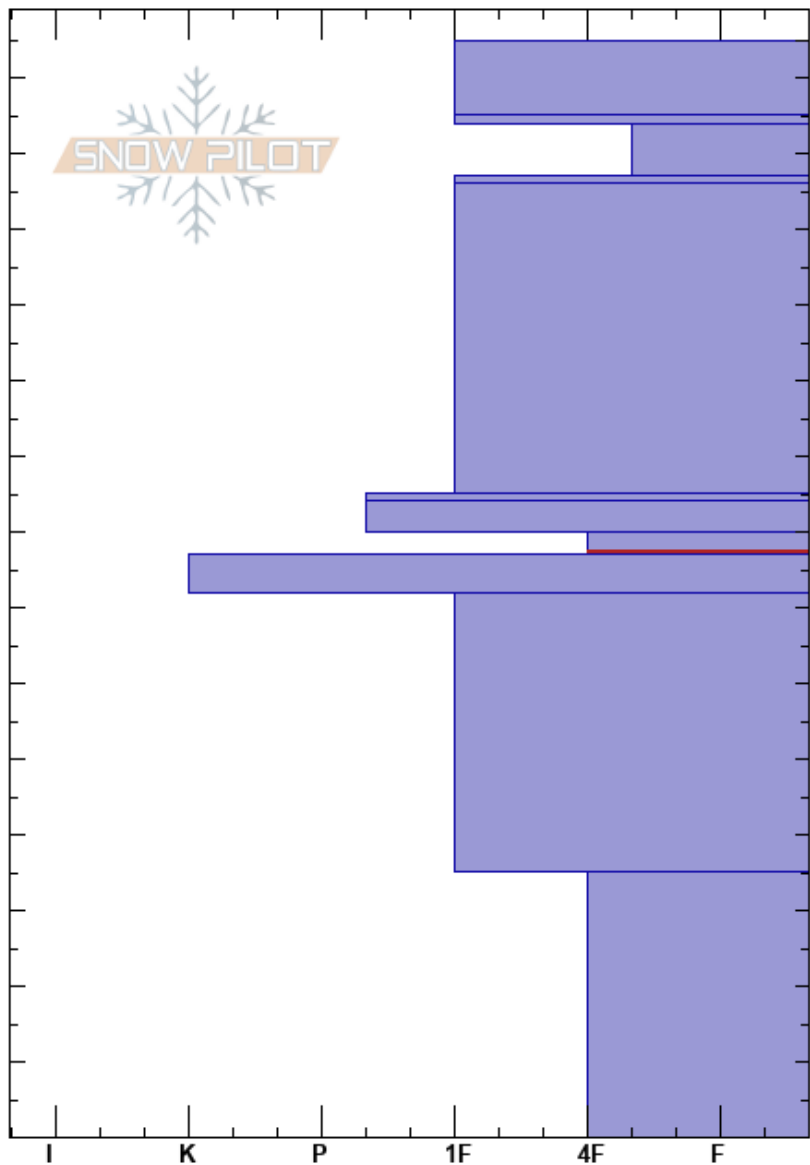

Eldorado
 Hatcher Pass
 AK
 Elevation: 1220 m
 Aspect: 325°
 Specifics:

Tim Rogers
 03/22/2023 - 11:30am
 Co-ord: 61.77833N, -149.29510W
 Slope Angle: 36°
 Wind Loading: yes

Stability: **HS: 145** **Layer Notes:**
 Air Temperature: -6°C **PF: 25** 80-77cm: Problematic layer
 Sky Cover: FEW
 Precipitation: NO
 Wind: SE Moderate

Altitude (cm)	Crystal		Moisture	ρ kg/m ³	Stability tests & Layer comments
	Form	Size			
145					
140	∅	0.5			
	=				
130	⊖	1			
	=				
120					
110					
100	⊖				
90					
	=				
80	⊖				
	□				← CT20, Q2 @77cm
	=				
70					
60					
50	□	1.5			
40					
					← ECTP11 @35cm
30					
20	□	2.5			
10					
0					