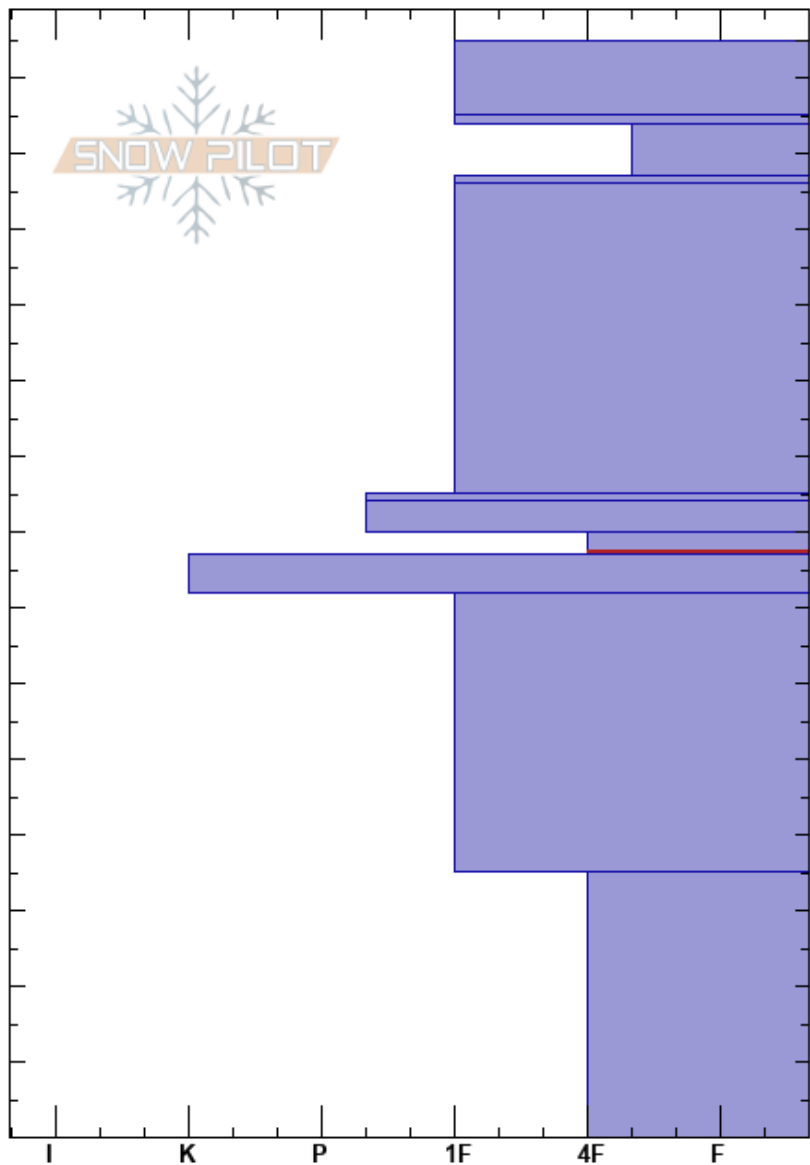

Eldorado
 Hatcher Pass
 AK
 Elevation: 1220 m
 Aspect: 325°
 Specifics:

Tim Rogers
 03/22/2023 - 11:30am
 Co-ord: 61.77833N, -149.29510W
 Slope Angle: 36°
 Wind Loading: yes

Stability: **HS: 145** **Layer Notes:**
 Air Temperature: -6°C **PF: 25** 80-77cm: Problematic layer
 Sky Cover: FEW
 Precipitation: NO
 Wind: SE Moderate

Height (cm)	Crystal		Moisture	ρ kg/m ³	Stability tests & Layer comments
	Form	Size			
145					
140	∅	0.5			
	=				
130	⊖	1			
	=				
120					
110					
100	⊖				
90					
	=				
80	⊖				
	□				← CT20, Q2 @77cm
	=				
70					
60					
50	□	1.5			
40					
					← ECTP11 @35cm
30					
20	□	2.5			
10					
0					