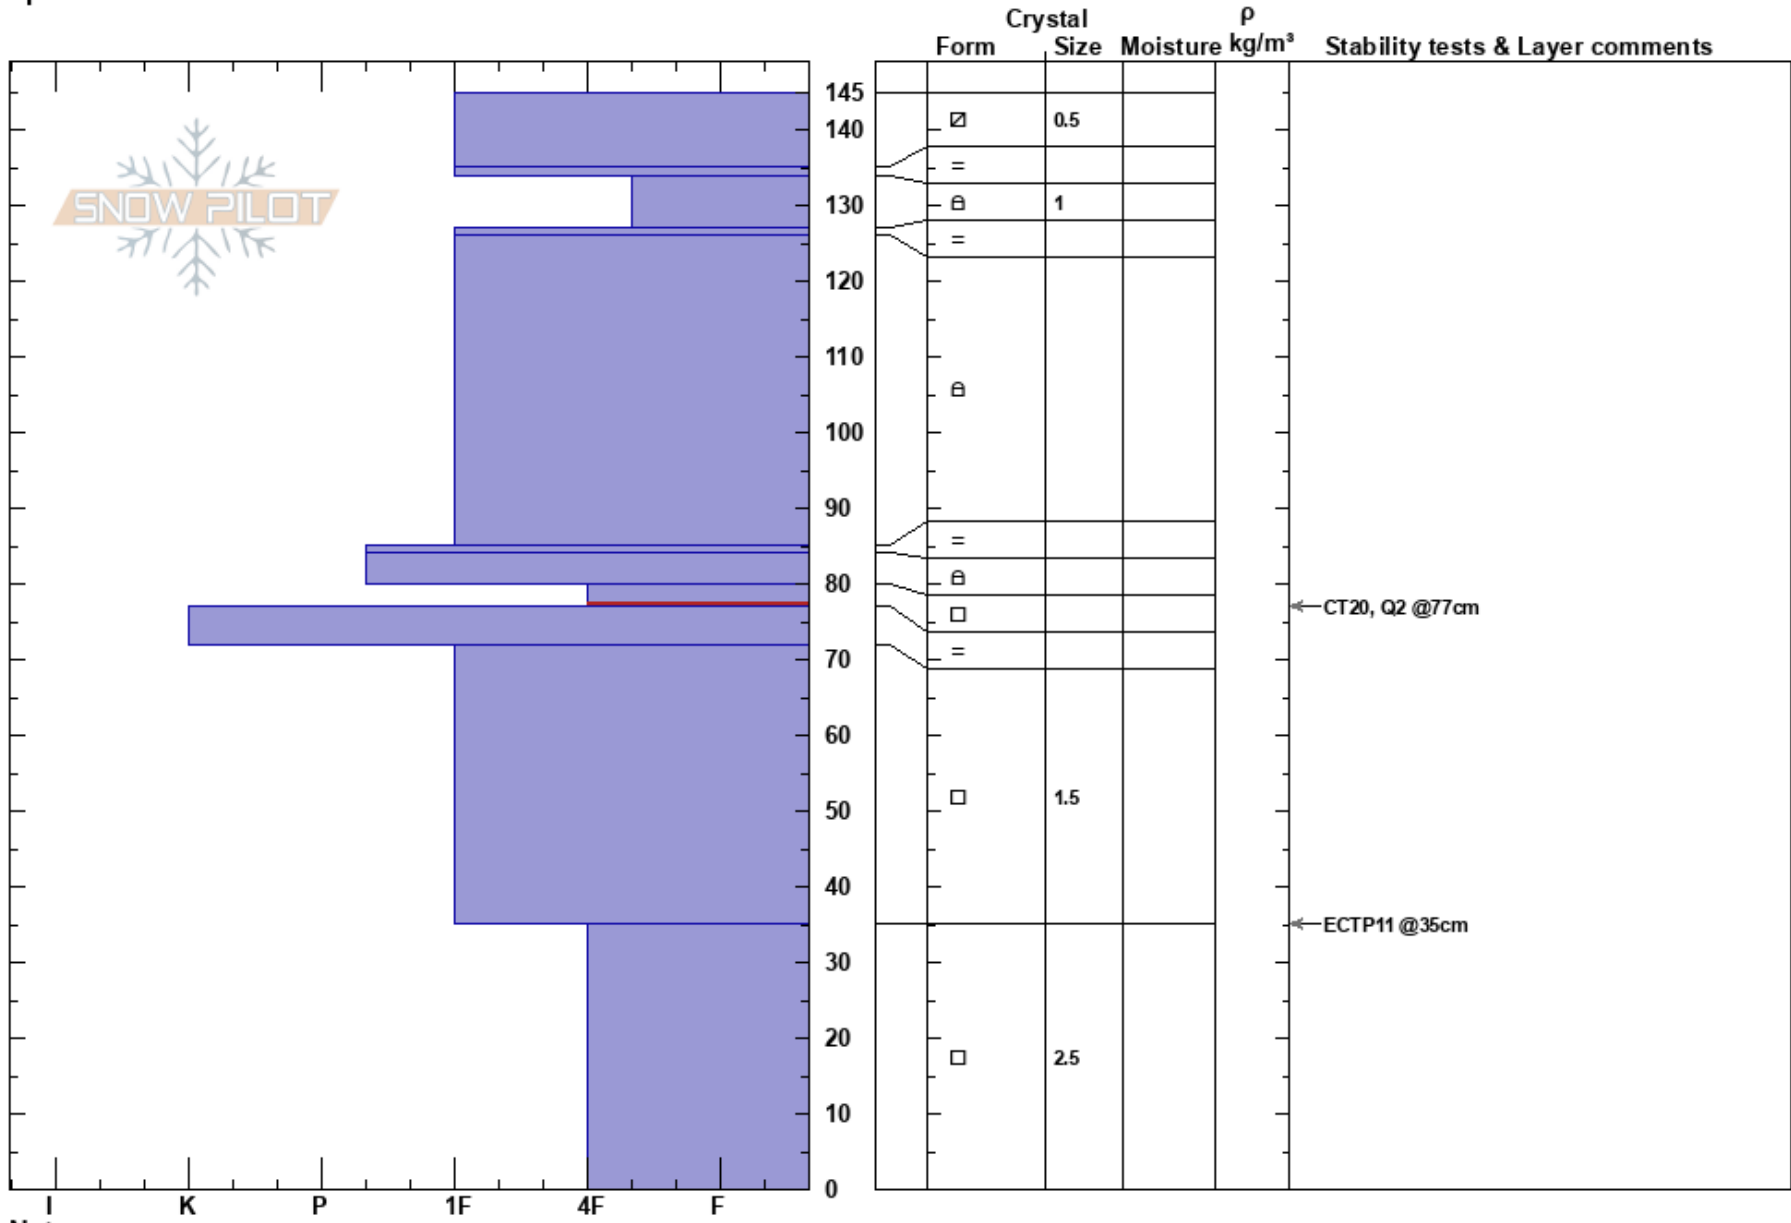

Eldorado
 Hatcher Pass
 AK
 Elevation: 1220 m
 Aspect: 325°
 Specifics:

Tim Rogers
 03/22/2023 - 11:30am
 Co-ord: 61.77833N, -149.29510W
 Slope Angle: 36°
 Wind Loading: yes

Stability: **HS: 145**
 Air Temperature: -6°C
 Sky Cover: FEW
 Precipitation: NO
 Wind: SE Moderate
 Layer Notes: PF: 25 80-77cm: Problematic layer