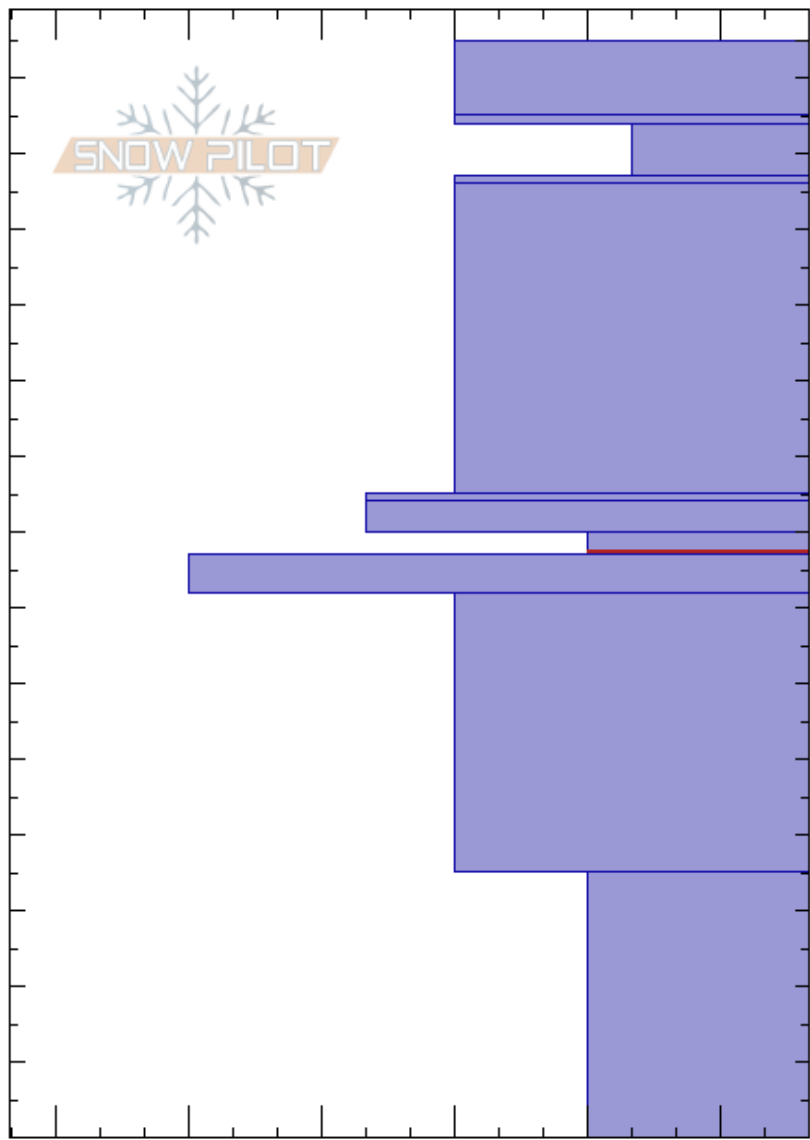

Eldorado
 Hatcher Pass
 AK
Elevation: 1220 m
Aspect: 325°
Specifics:

Tim Rogers
 03/22/2023 - 11:30am
Co-ord: 61.77833N, -149.29510W
Slope Angle: 36°
Wind Loading: yes

Stability:
Air Temperature: -6°C
Sky Cover: FEW
Precipitation: NO
Wind: SE Moderate

HS: 145
Layer Notes:
 PF: 25 80-77cm: Problematic layer

Height (cm)	Crystal		Moisture	ρ kg/m ³	Stability tests & Layer comments
	Form	Size			
145					
140	∅	0.5			
	=				
130	⊖	1			
	=				
120					
110					
100	⊖				
90					
	=				
80	⊖				
	□				← CT20, Q2 @77cm
	=				
70					
60					
50	□	1.5			
40					
					← ECTP11 @35cm
30					
20	□	2.5			
10					
0					