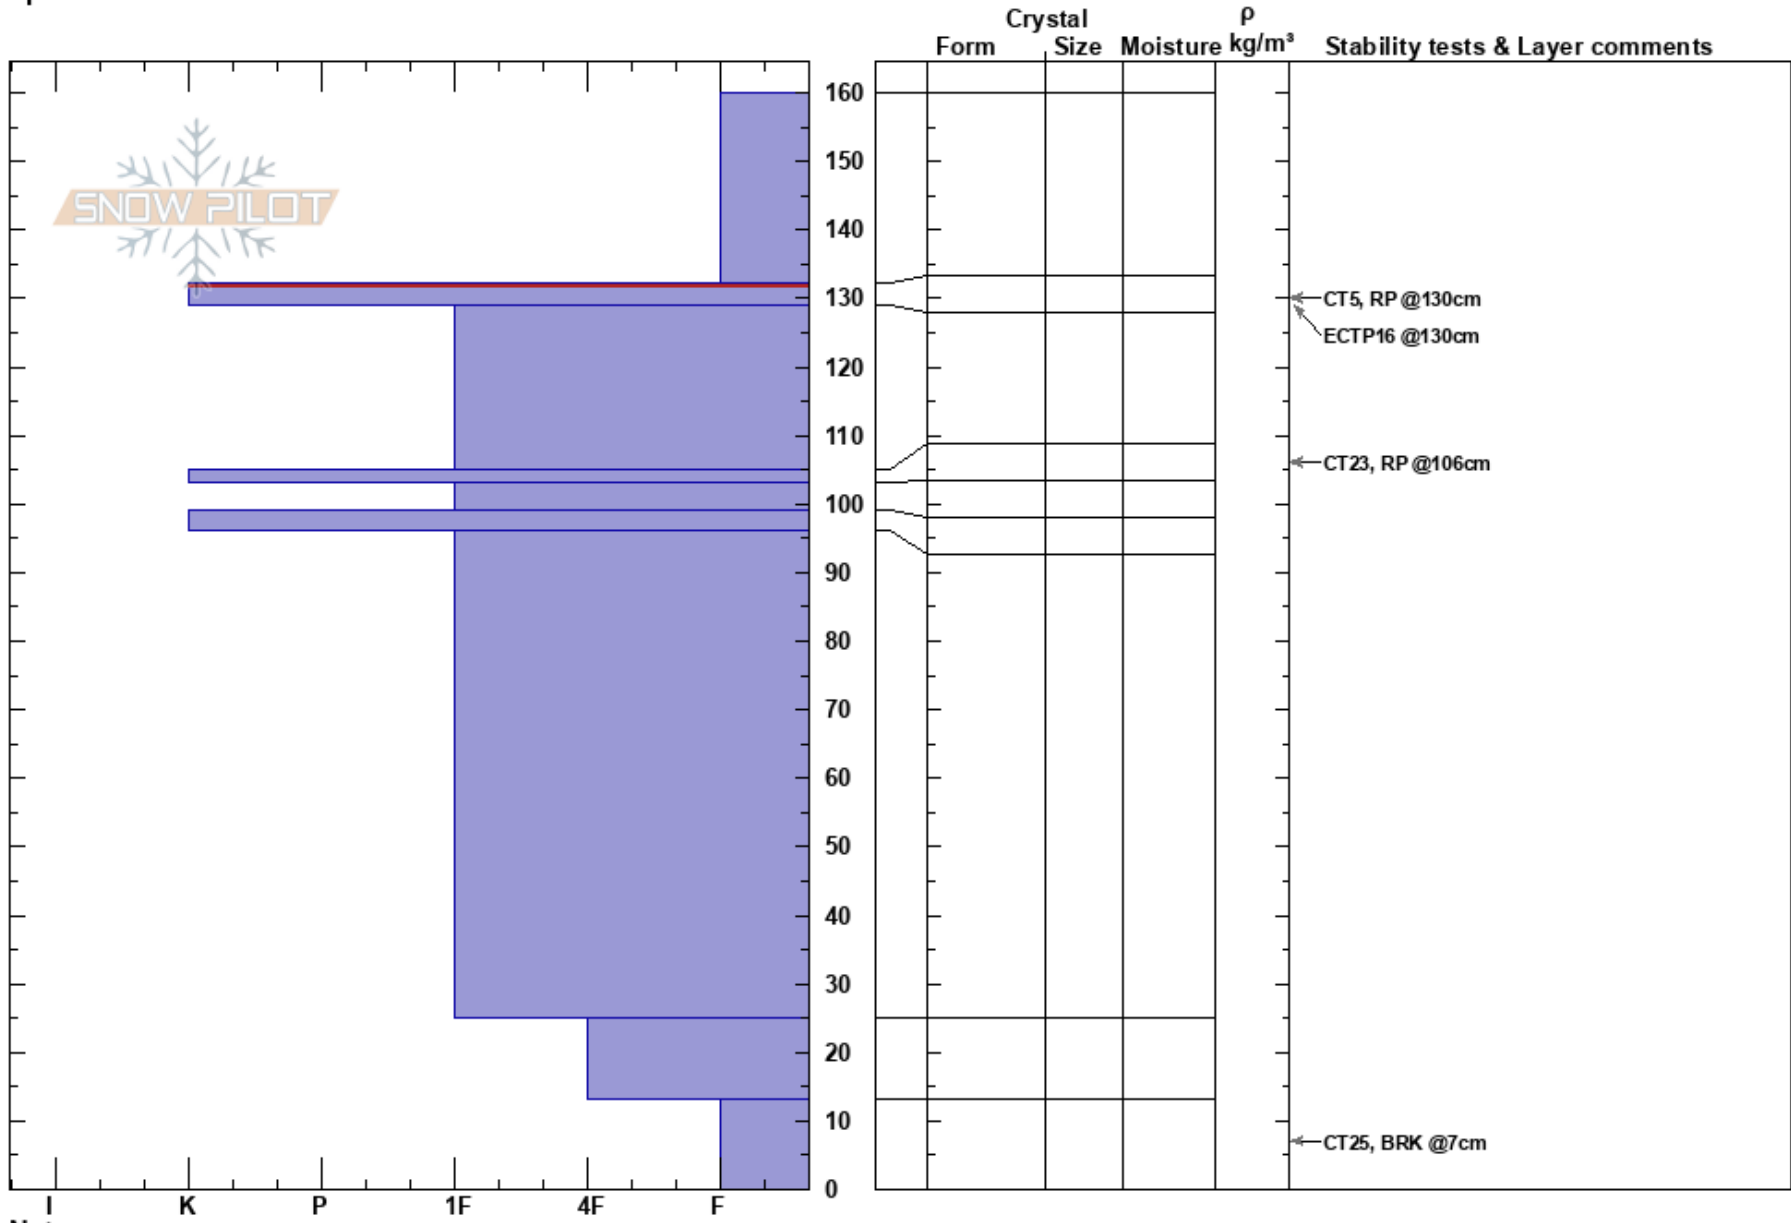

20230321.Antin.Cam.Pas Jason Antin
 Cameron Pass 03/21/2023 - 1:41pm
 CO **Co-ord:** 40.48985N, -105.91138W
Elevation: 10805 ft **Slope Angle:** 25°
Aspect: E **Wind Loading:** previous
Specifics:

Stability: **HS:** 160 **Layer Notes:**
Air Temperature: 132-129cm: Problematic layer
Sky Cover: OVC
Precipitation: NO
Wind: SW Light Breeze