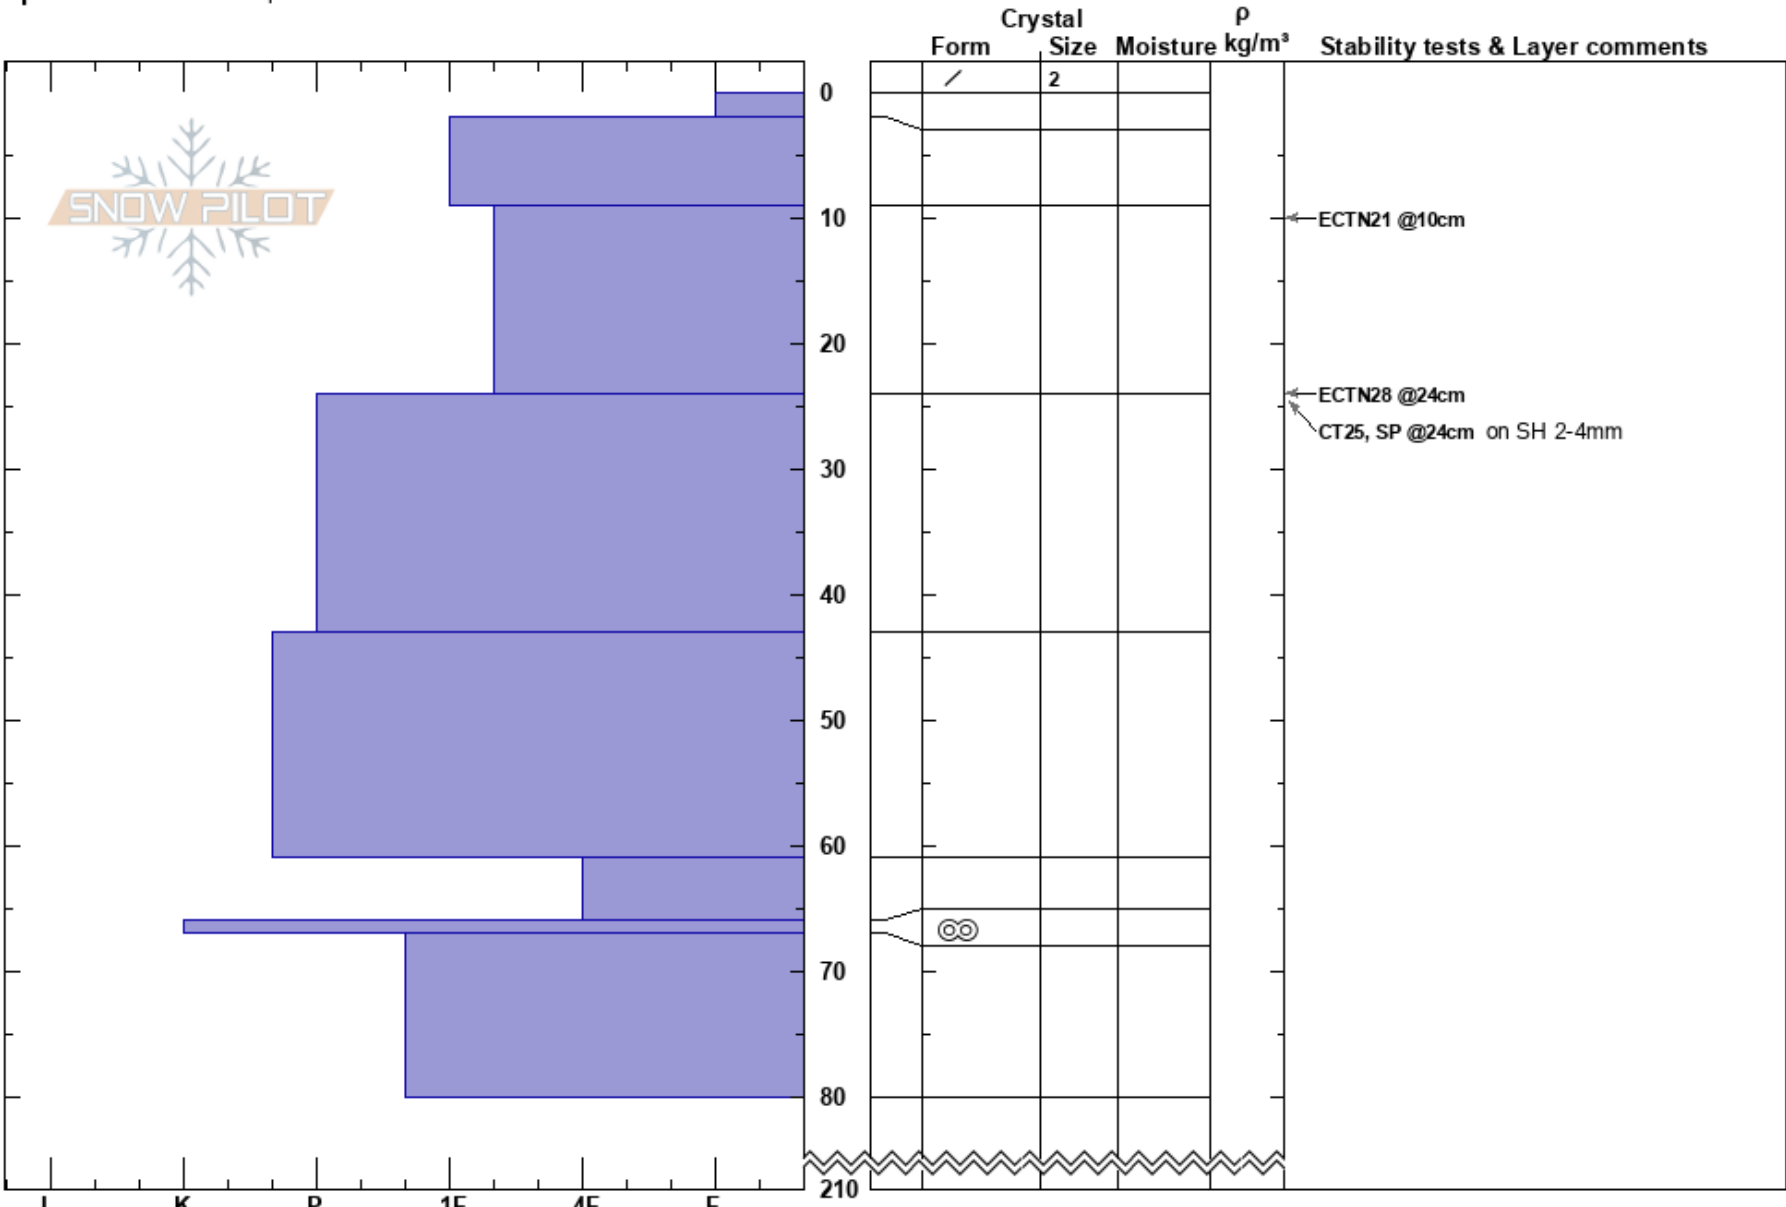

Needle/Flatiron Col TP
 North Cascades
 BC
Elevation: 1770 m
Aspect: N
Specifics: We skied slope

Shawn Campbell
 22/03/2023 - 12:30
Co-ord:
Slope Angle: 20°
Wind Loading:

Stability:
Air Temperature: 2.6°C
Sky Cover: CLR
Precipitation: NO
Wind: W Light Breeze

HS: 210

PF: 5
PS: 15

Layer Notes:

Notes: Sparsely treed, wind loaded feature on north side of ridgeline.