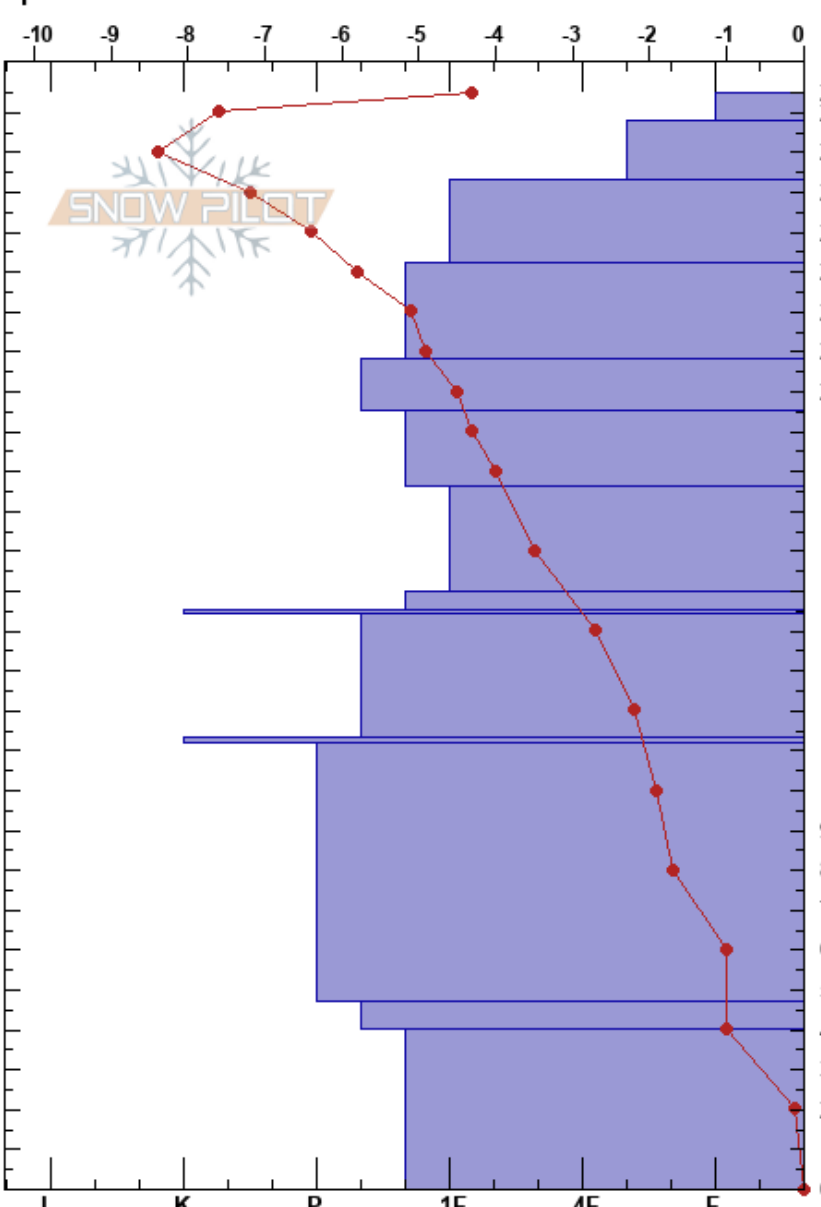

Shed 7/Snowslip
 Southern Glacier Nationa
 MT
Elevation: 6800 ft
Aspect: NE
Specifics:

Zachary Miller
 03/22/2023 - 12:45pm
Co-ord: 48.25504N, -113.49646W
Slope Angle: 32°
Wind Loading: no

Stability: Good
Air Temperature: 0.2°C
Sky Cover: CLR
Precipitation: NO
Wind: SE Calm

HS: 275
PF: 30
PS: 11
 145-144cm: mid-Jan MFcr
 144-113cm: Problematic layer
 113-112cm: xmas crust
 40-0cm: no cupping or striations

Height (cm)	Crystal Form	Crystal Size	Moisture	ρ kg/m ³	Stability tests & Layer comments
275	-				
270	/	0.3-0.5			
260	/	0.1-0.3			
250					
240	•	0.5			
230					
220	⊖	0.5			
210					
200	•	0.5			
190					
180	⊖	1			
170					
160	⊖ (•)	1(1)			
150	□	1			
145-144	⊙⊙				145-144cm: mid-Jan MFcr
140					
130	⊖	1-2			
120					
113-112	■				113-112cm: xmas crust
110					
100					
90					
80	• (⊖)	1(1.5)			
70					
60					
50					
40	□	1.5-2			
30					
20	□	2-4			40-0cm: no cupping or striations
10					
0					

Notes: No moist grains in snowpack or on surface.