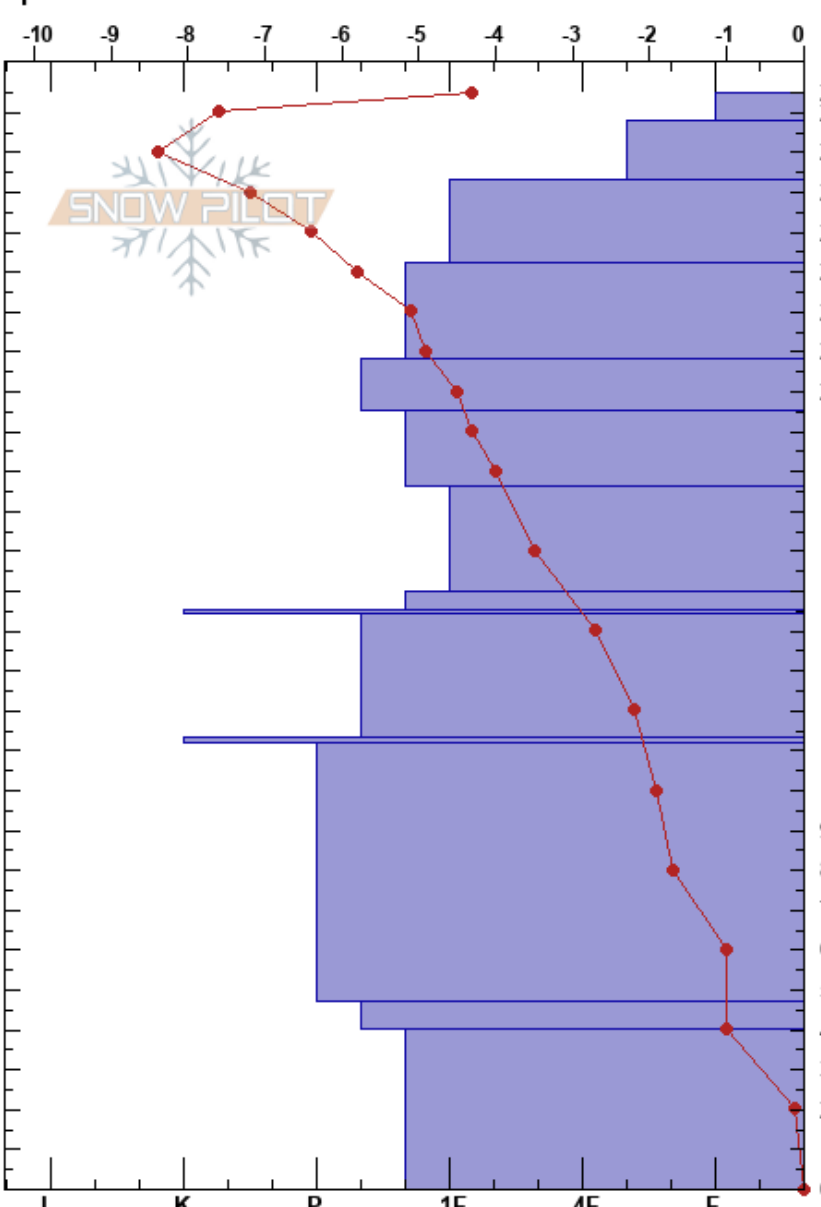

Shed 7/Snowslip
 Southern Glacier Nationa
 MT
 Elevation: 6800 ft
 Aspect: NE
 Specifics:

Zachary Miller
 03/22/2023 - 12:45pm
 Co-ord: 48.25504N, -113.49646W
 Slope Angle: 32°
 Wind Loading: no

Stability: Good
 Air Temperature: 0.2°C
 Sky Cover: CLR
 Precipitation: NO
 Wind: SE Calm

HS:275
 PF: 30
 PS: 11
 145-144cm: mid-Jan MFcr
 144-113cm: Problematic layer
 113-112cm: xmas crust
 40-0cm: no cupping or striations

Height (cm)	Crystal Form	Crystal Size	Moisture	ρ kg/m ³	Stability tests & Layer comments
275	-				
270	/	0.3-0.5			
260	/	0.1-0.3			
250					
240	•	0.5			
230					
220	⊖	0.5			
210					
200	•	0.5			
190					
180	⊖	1			
170					
160	⊖ (•)	1(1)			
150	□	1			
145-144	⊙⊙				145-144cm: mid-Jan MFcr
140					
130	⊖	1-2			
120					
113-112	■				113-112cm: xmas crust
110					
100					
90					
80	• (⊖)	1(1.5)			
70					
60					
50					
40	□	1.5-2			
30					
20	□	2-4			40-0cm: no cupping or striations
10					
0					

Notes: No moist grains in snowpack or on surface.