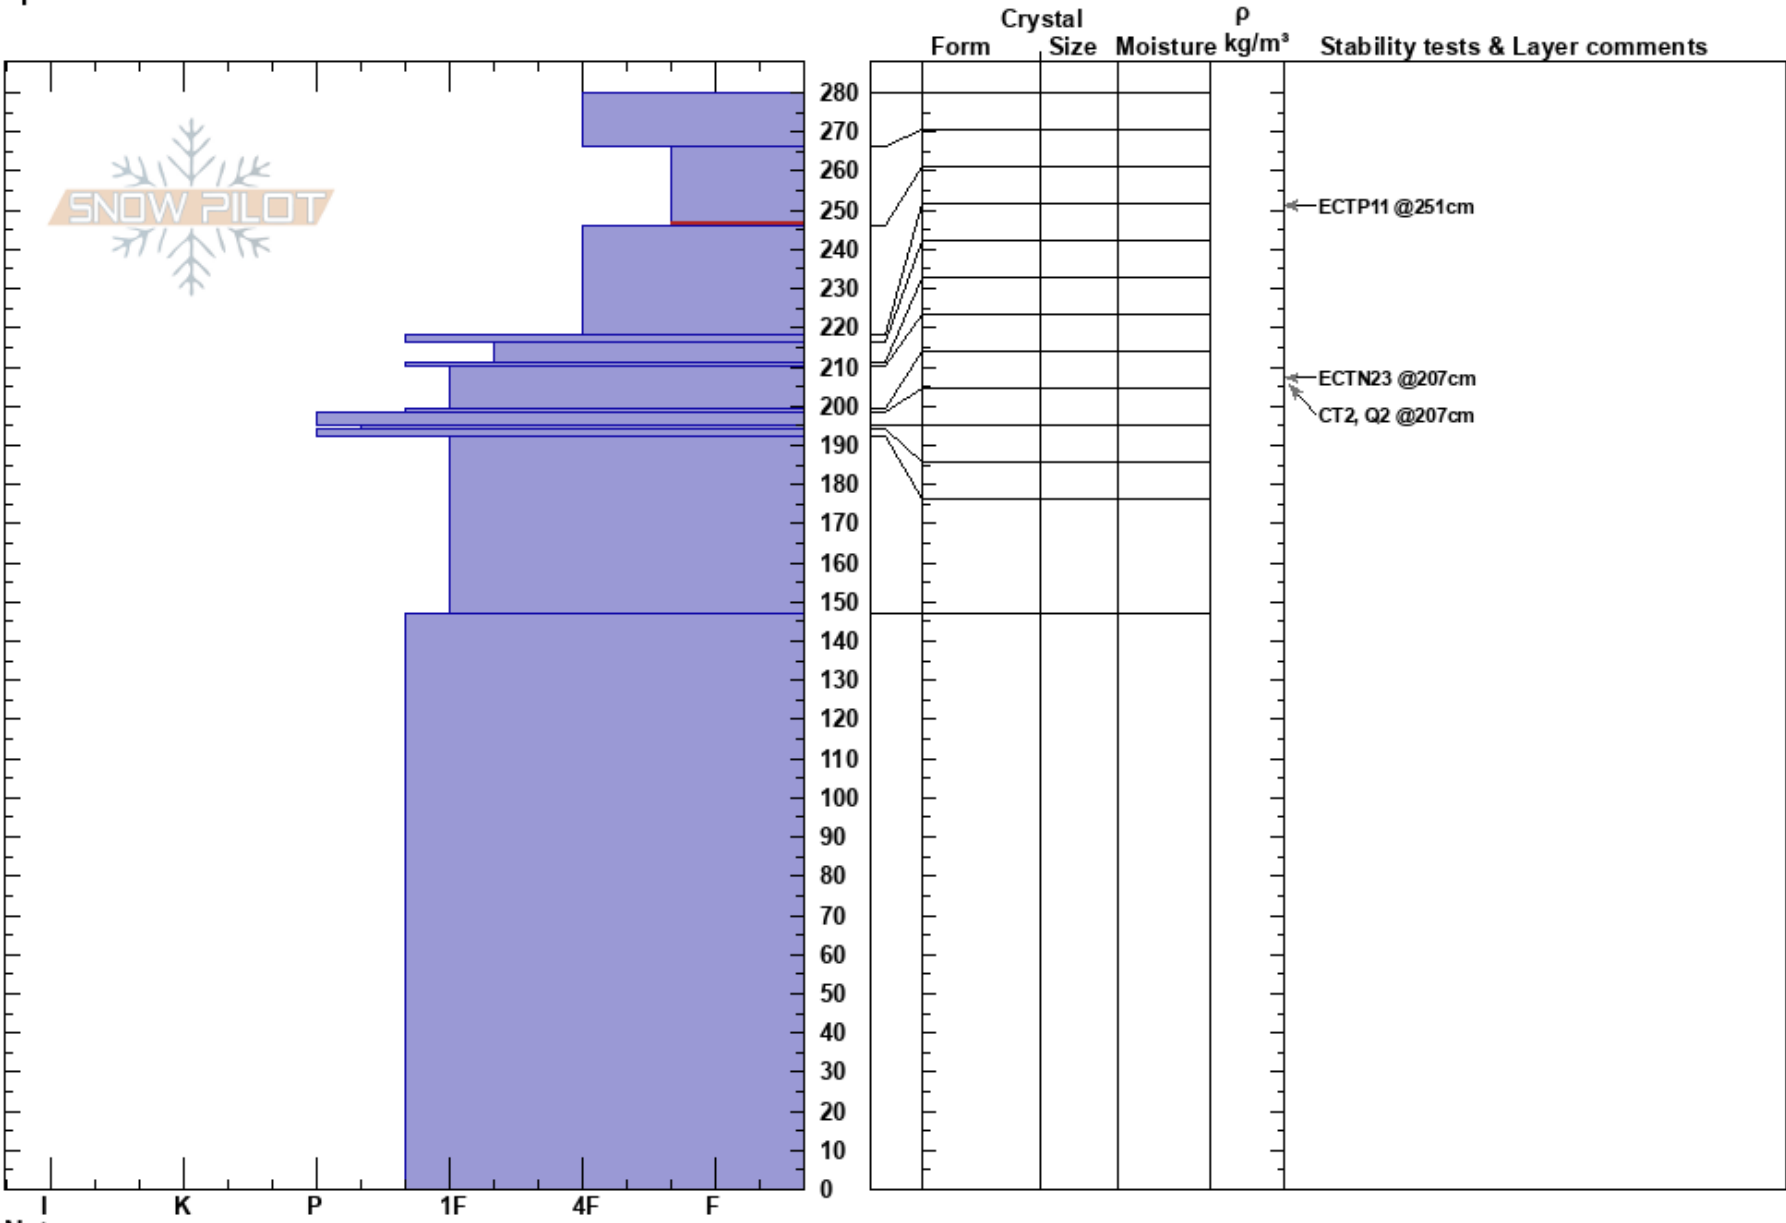

NW Temptation Gully
 Kachina Peaks
 AZ
 Elevation: 9850 ft
 Aspect: NW
 Specifics:

Jackson Hipple
 03/22/2023 - 10:30am
 Co-ord: 35.33578N, -111.70171W
 Slope Angle: 19°
 Wind Loading: no

Stability:
 Air Temperature: -6°C
 Sky Cover: BKN
 Precipitation: S-1
 Wind: SW Moderate

HS:280
 PF: 90 266-246cm: Problematic layer

Notes: