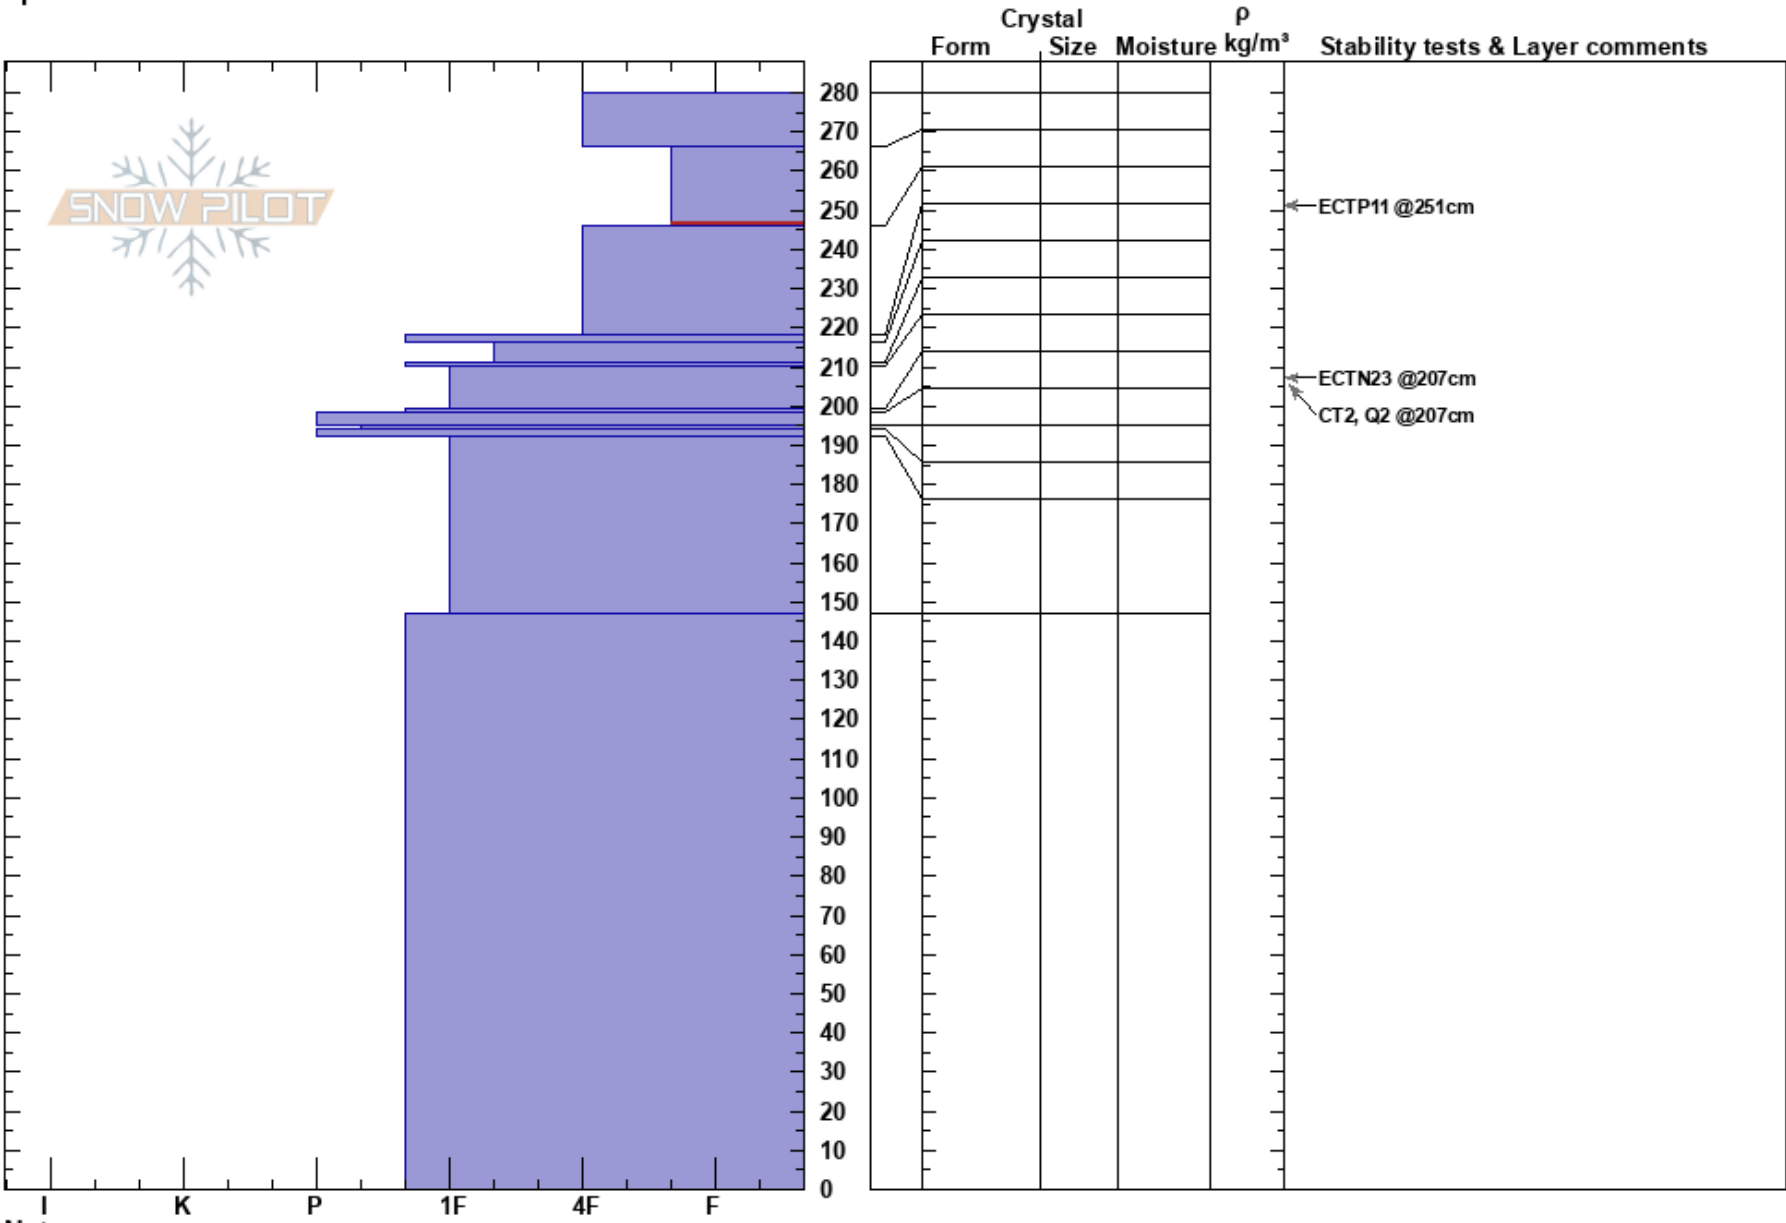

NW Temptation Gully  
 Kachina Peaks  
 AZ  
 Elevation: 9850 ft  
 Aspect: NW  
 Specifics:

Jackson Hipple  
 03/22/2023 - 10:30am  
 Co-ord: 35.33578N, -111.70171W  
 Slope Angle: 19°  
 Wind Loading: no

Stability:  
 Air Temperature: -6°C  
 Sky Cover: BKN  
 Precipitation: S-1  
 Wind: SW Moderate

HS:280  
 PF: 90 266-246cm: Problematic layer

← ECTP11 @251cm  
 ← ECTN23 @207cm  
 ← CT2, Q2 @207cm