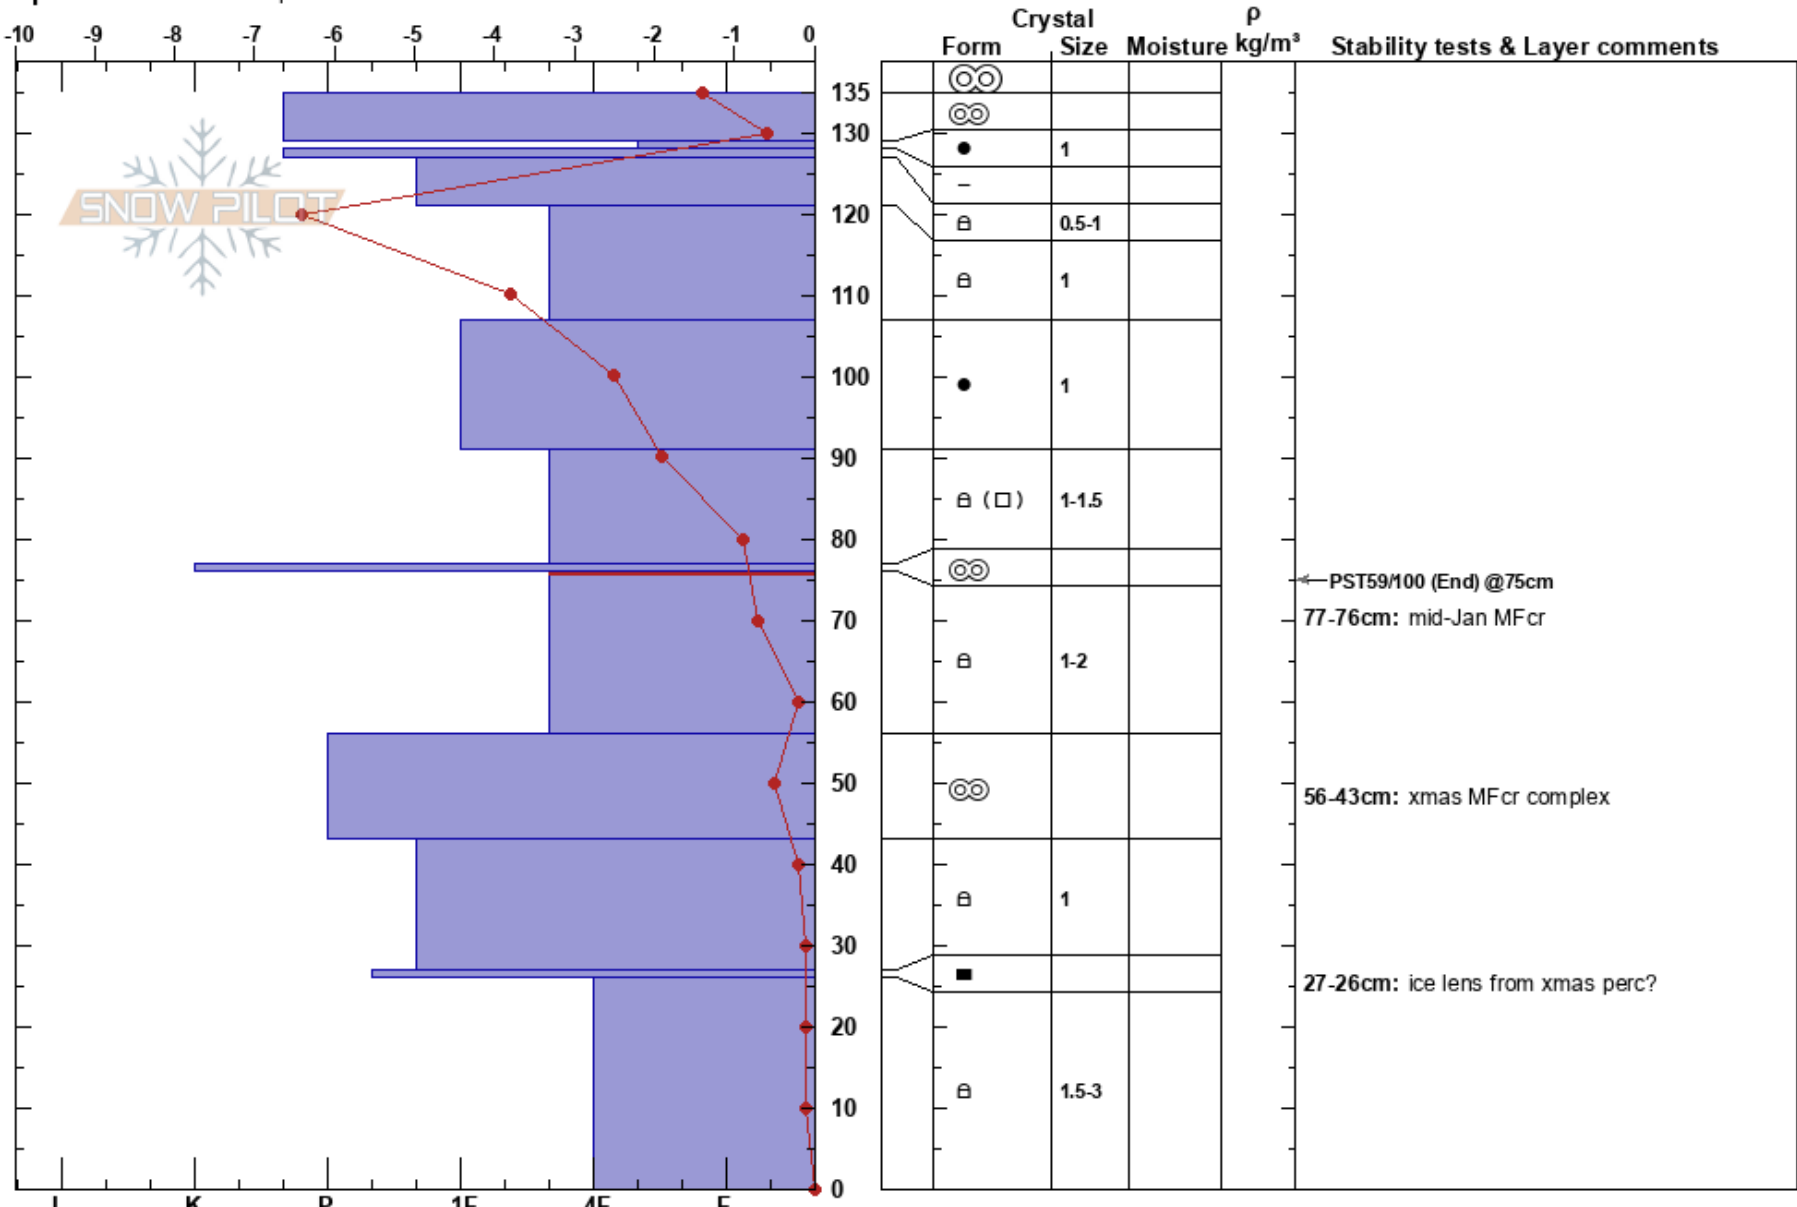

Snowslip/Shed 7 S
 Southern Glacier Nationa
 MT
Elevation: 6480 ft
Aspect: SE
Specifics: We skied slope

Zachary Miller
 03/22/2023 - 11:15am
Co-ord: 48.25577N, -113.49155W
Slope Angle: 28°
Wind Loading: no

Stability: Good
Air Temperature: -0.1°C
Sky Cover: CLR
Precipitation: NO
Wind: SE Calm

HS: 135
PF: 8
PS: 1
Layer Notes:
 77-76cm: mid-Jan MFcr
 76-56cm: Problematic layer
 56-43cm: xmas MFcr complex
 27-26cm: ice lens from xmas perc?

Notes: Snowpack grains dry throughout with only moist grains on surface above stout MFcr from past week of high pressure.