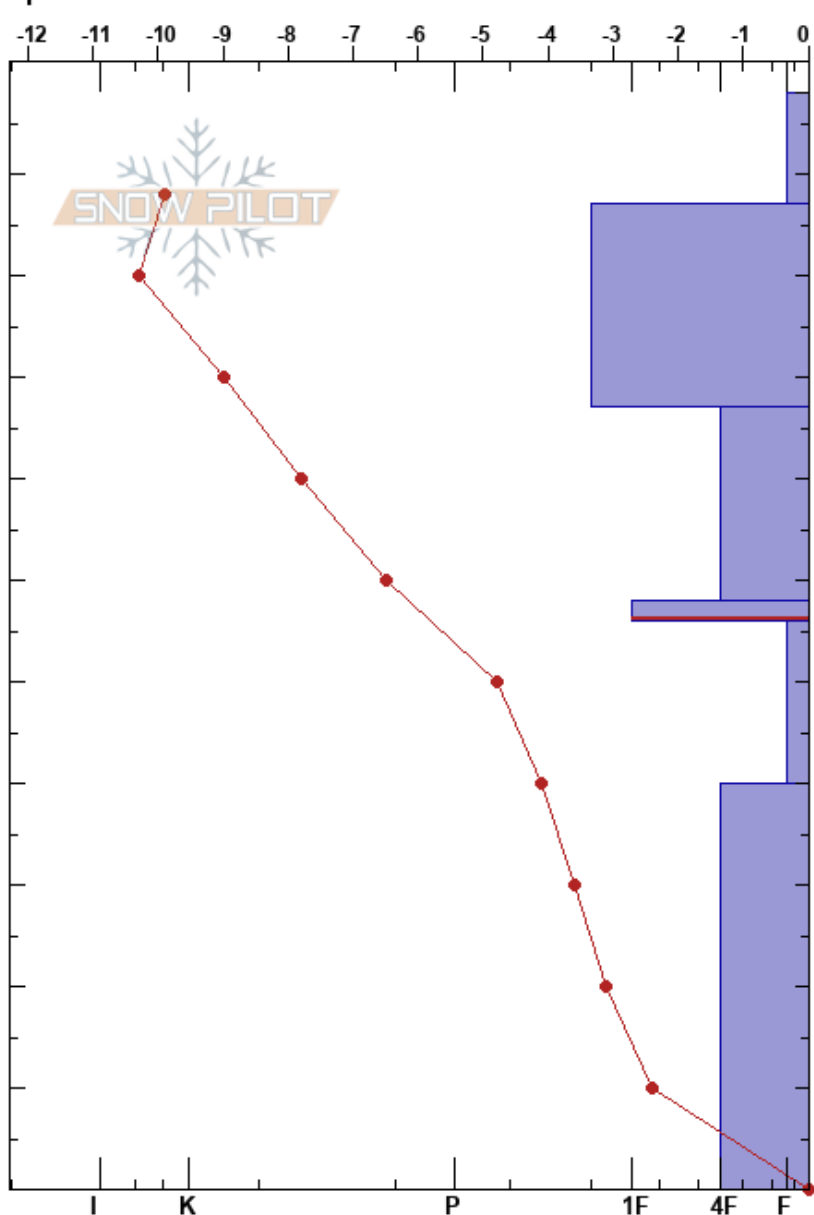

Wawa Ridge North
 Sunshine Village
 AB
 Elevation: 2429 m
 Aspect: N
 Specifics:

Ryan French
 22/03/2023 - 13:26
 Co-ord: 51.09633N, -115.79219W
 Slope Angle: 28°
 Wind Loading:

Stability:
 Air Temperature: -6.1°C
 Sky Cover: FEW
 Precipitation: NO
 Wind: SW Light Breeze

HS: 108
 PF: 30
 Layer Notes:
 58-56cm: Problematic layer

Depth (cm)	Crystal Form	Crystal Size	Moisture	ρ (kg/m ³)	Stability tests & Layer comments
108	⊙ ⊙				
100	⊖	0.5-1	D		
90	⊖	1	D		
80					
70	□	1-2	D		
60					
56	⊙ ⊙		D		← CT15, SC @56cm on 3mm FC
50	□	2-3	D		← CT19, SC @56cm
40					
20	^ (Δ)	3-6	D		
10					
0					