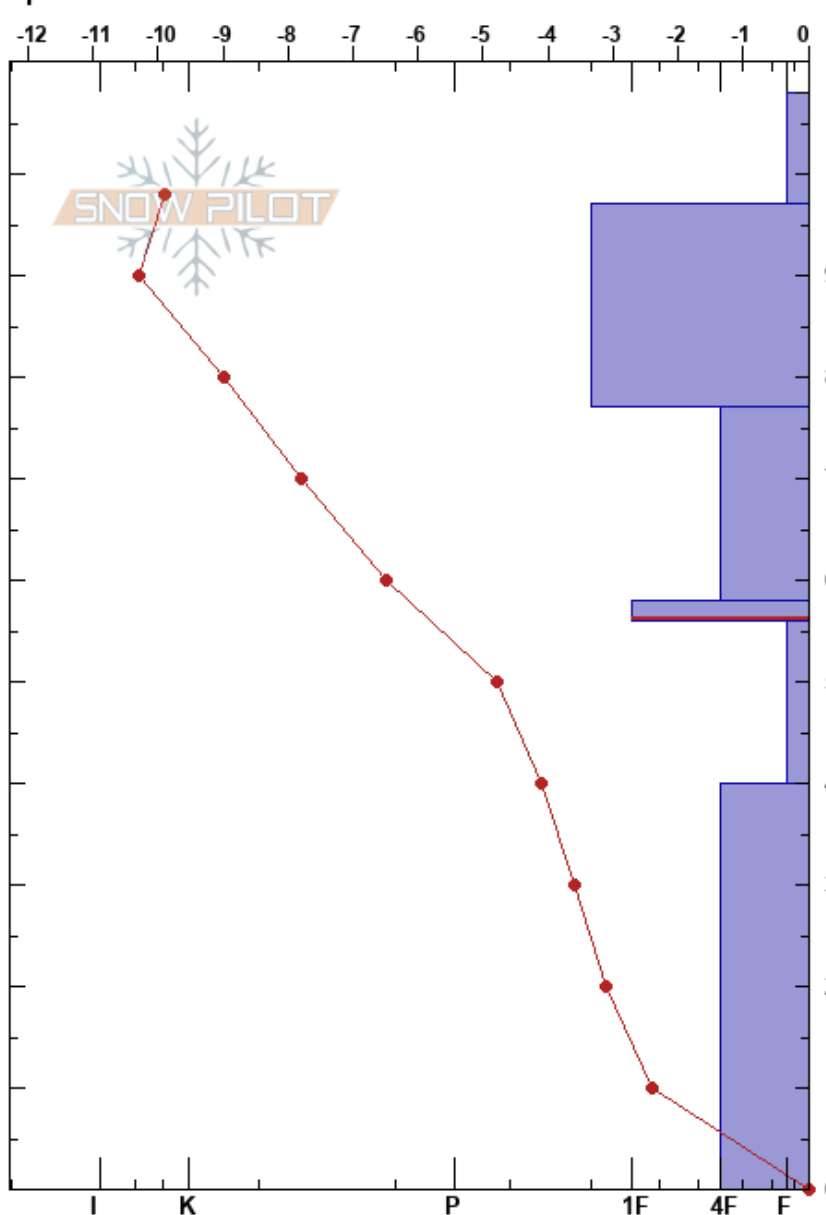

Wawa Ridge North
 Sunshine Village
 AB
 Elevation: 2429 m
 Aspect: N
 Specifics:

Ryan French
 22/03/2023 - 13:26
 Co-ord: 51.09633N, -115.79219W
 Slope Angle: 28°
 Wind Loading:

Stability:
 Air Temperature: -6.1°C PF: 30 58-56cm: Problematic layer
 Sky Cover: FEW
 Precipitation: NO
 Wind: SW Light Breeze

Depth (cm)	Crystal		Moisture	ρ kg/m ³	Stability tests & Layer comments
	Form	Size			
108	⊙⊙				
100	⊖	0.5-1	D		
90	⊖	1	D		
80					
70	□	1-2	D		
60					
56	⊙⊙		D		← CT15, SC @56cm on 3mm FC
50	□	2-3	D		← CT19, SC @56cm
40					
30					
20	^ (Δ)	3-6	D		
10					
0					