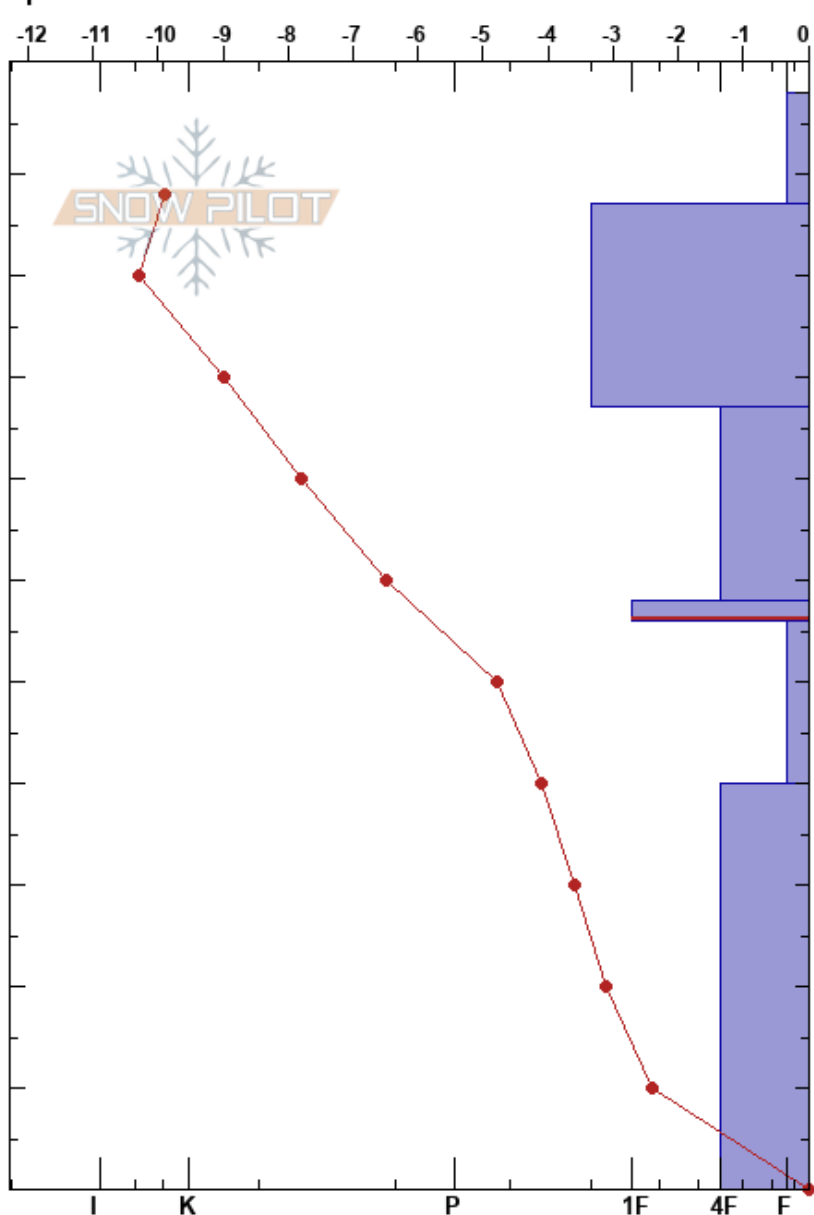

Wawa Ridge North
 Sunshine Village
 AB
 Elevation: 2429 m
 Aspect: N
 Specifics:

Ryan French
 22/03/2023 - 13:26
 Co-ord: 51.09633N, -115.79219W
 Slope Angle: 28°
 Wind Loading:

Stability:
 Air Temperature: -6.1°C PF: 30
 Sky Cover: FEW
 Precipitation: NO
 Wind: SW Light Breeze

HS: 108

58-56cm: Problematic layer

Depth (cm)	Crystal		Moisture	ρ kg/m ³	Stability tests & Layer comments
	Form	Size			
108	⊙				
100	⊖	0.5-1	D		
90	⊖	1	D		
80					
70	□	1-2	D		
60					
56	⊙		D		← CT15, SC @56cm on 3mm FC
50	□	2-3	D		← CT19, SC @56cm
40					
30					
20	^ (Δ)	3-6	D		
10					
0					