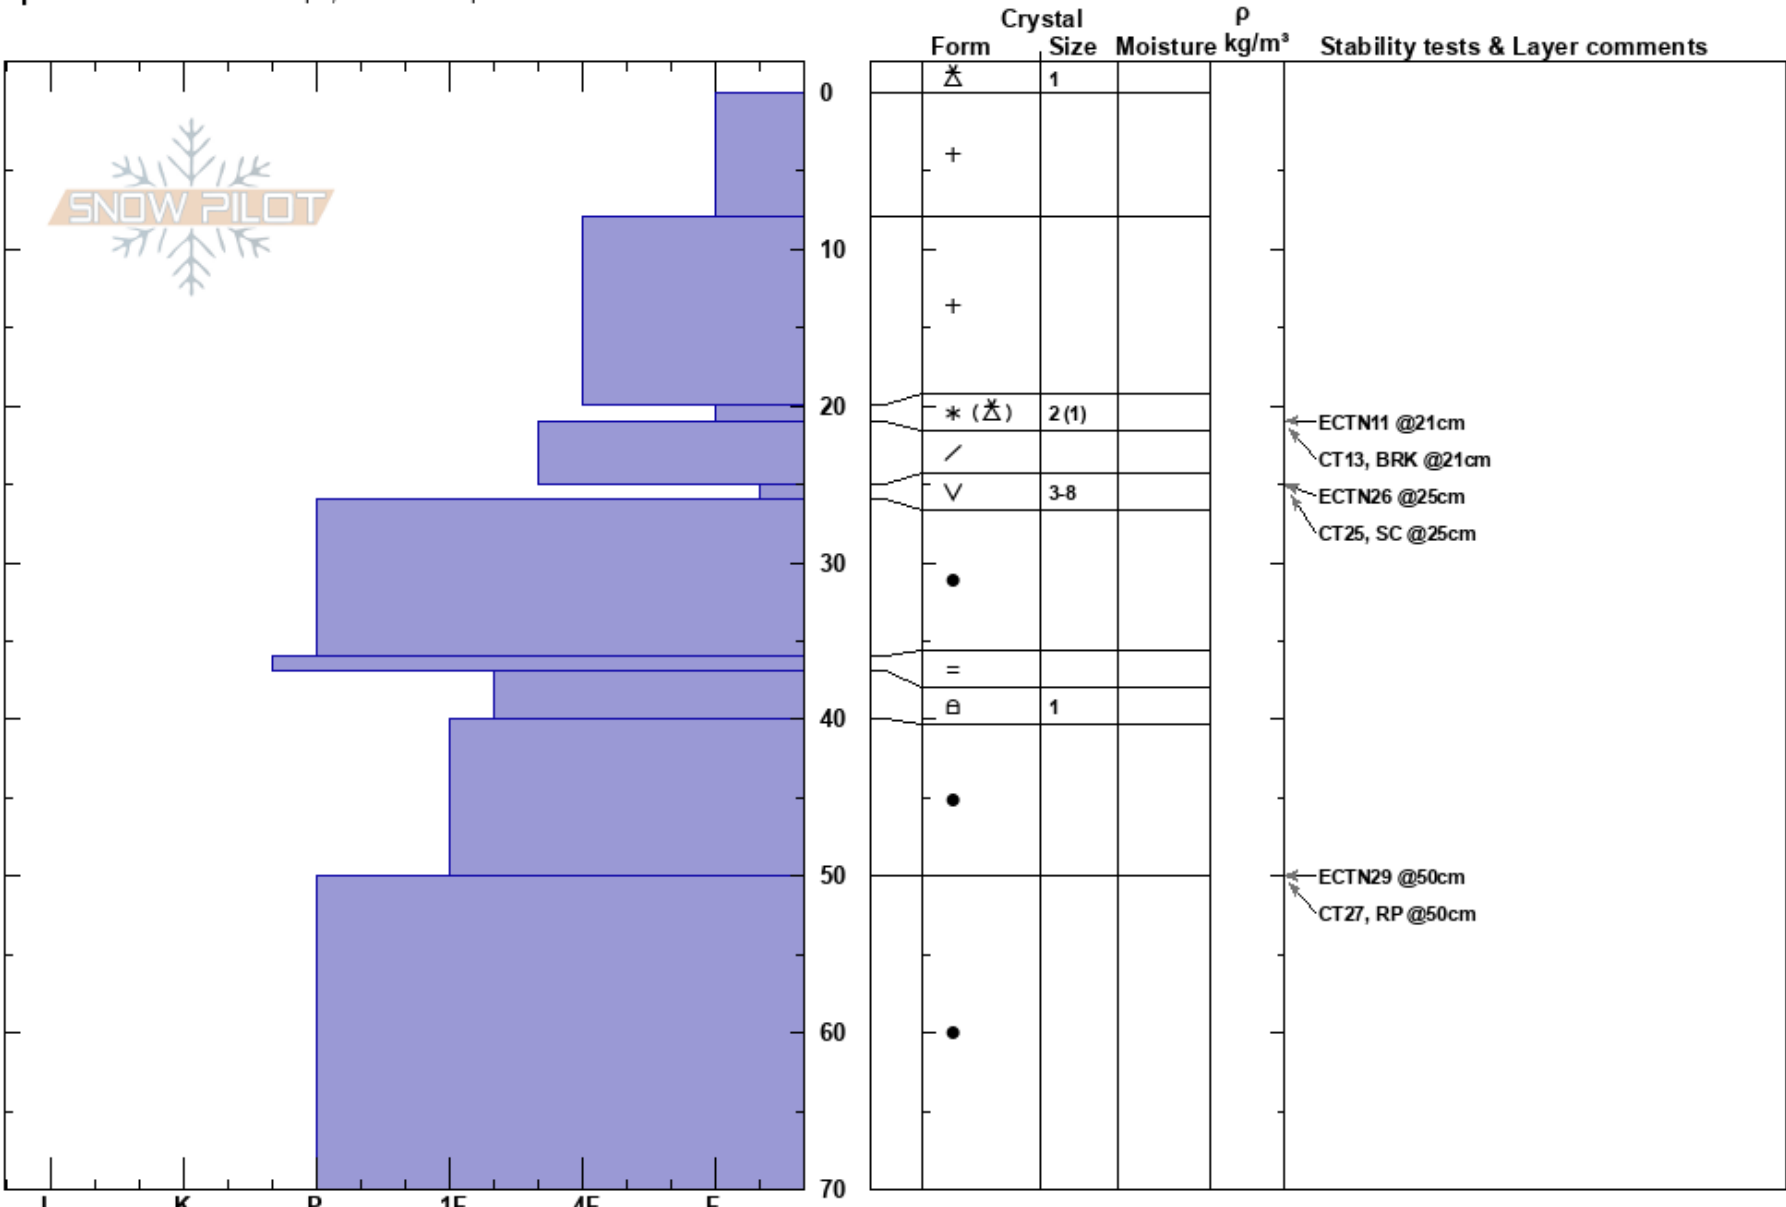

Above Campground
 Carson Range
 NV
Elevation: 9250 ft
Aspect: NW
Specifics: Ski tracks on slope; We skied slope

wendy antibus
 03/22/2023 - 12:30pm
Co-ord: 39.31054N, -119.88987W
Slope Angle: 10°
Wind Loading: previous

Stability:
Air Temperature:
Sky Cover: OVC
Precipitation: S-1
Wind: SW Light Breeze

Layer Notes:
 25-26cm: Problematic layer

Notes: loaded PST 90/100 end 35 cms down on SH layer