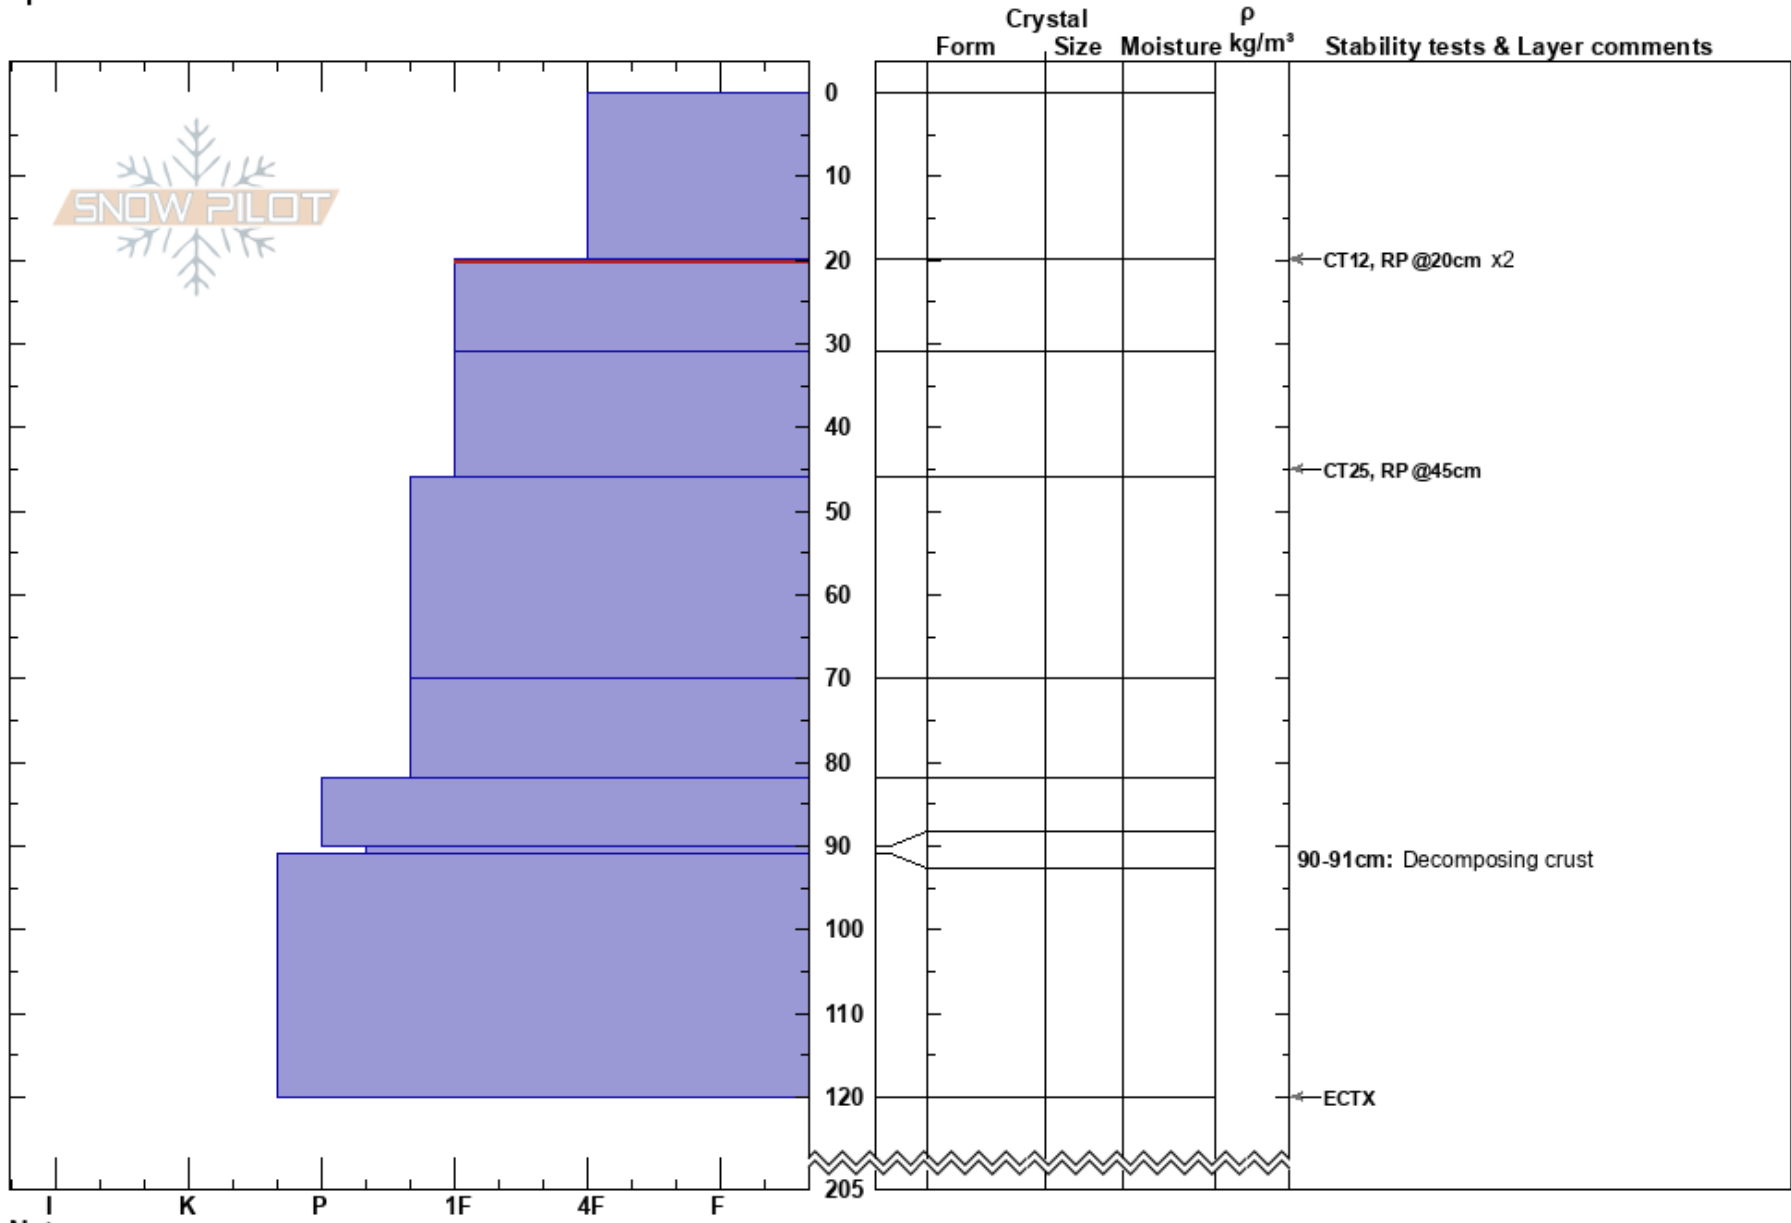

Niagra
 Selkirks
 BC
 Elevation: 1650 m
 Aspect: NE
 Specifics:

Liam Osak
 22/03/2023 - 10:50
 Co-ord: 50.21952N, -117.04371W
 Slope Angle: 25°
 Wind Loading:

Stability:
 Air Temperature: -1°C
 Sky Cover: CLR
 Precipitation: NO
 Wind: Calm

HS:205
 Layer Notes:
 20-31cm: Problematic layer
 90-91cm: Decomposing crust

Notes: