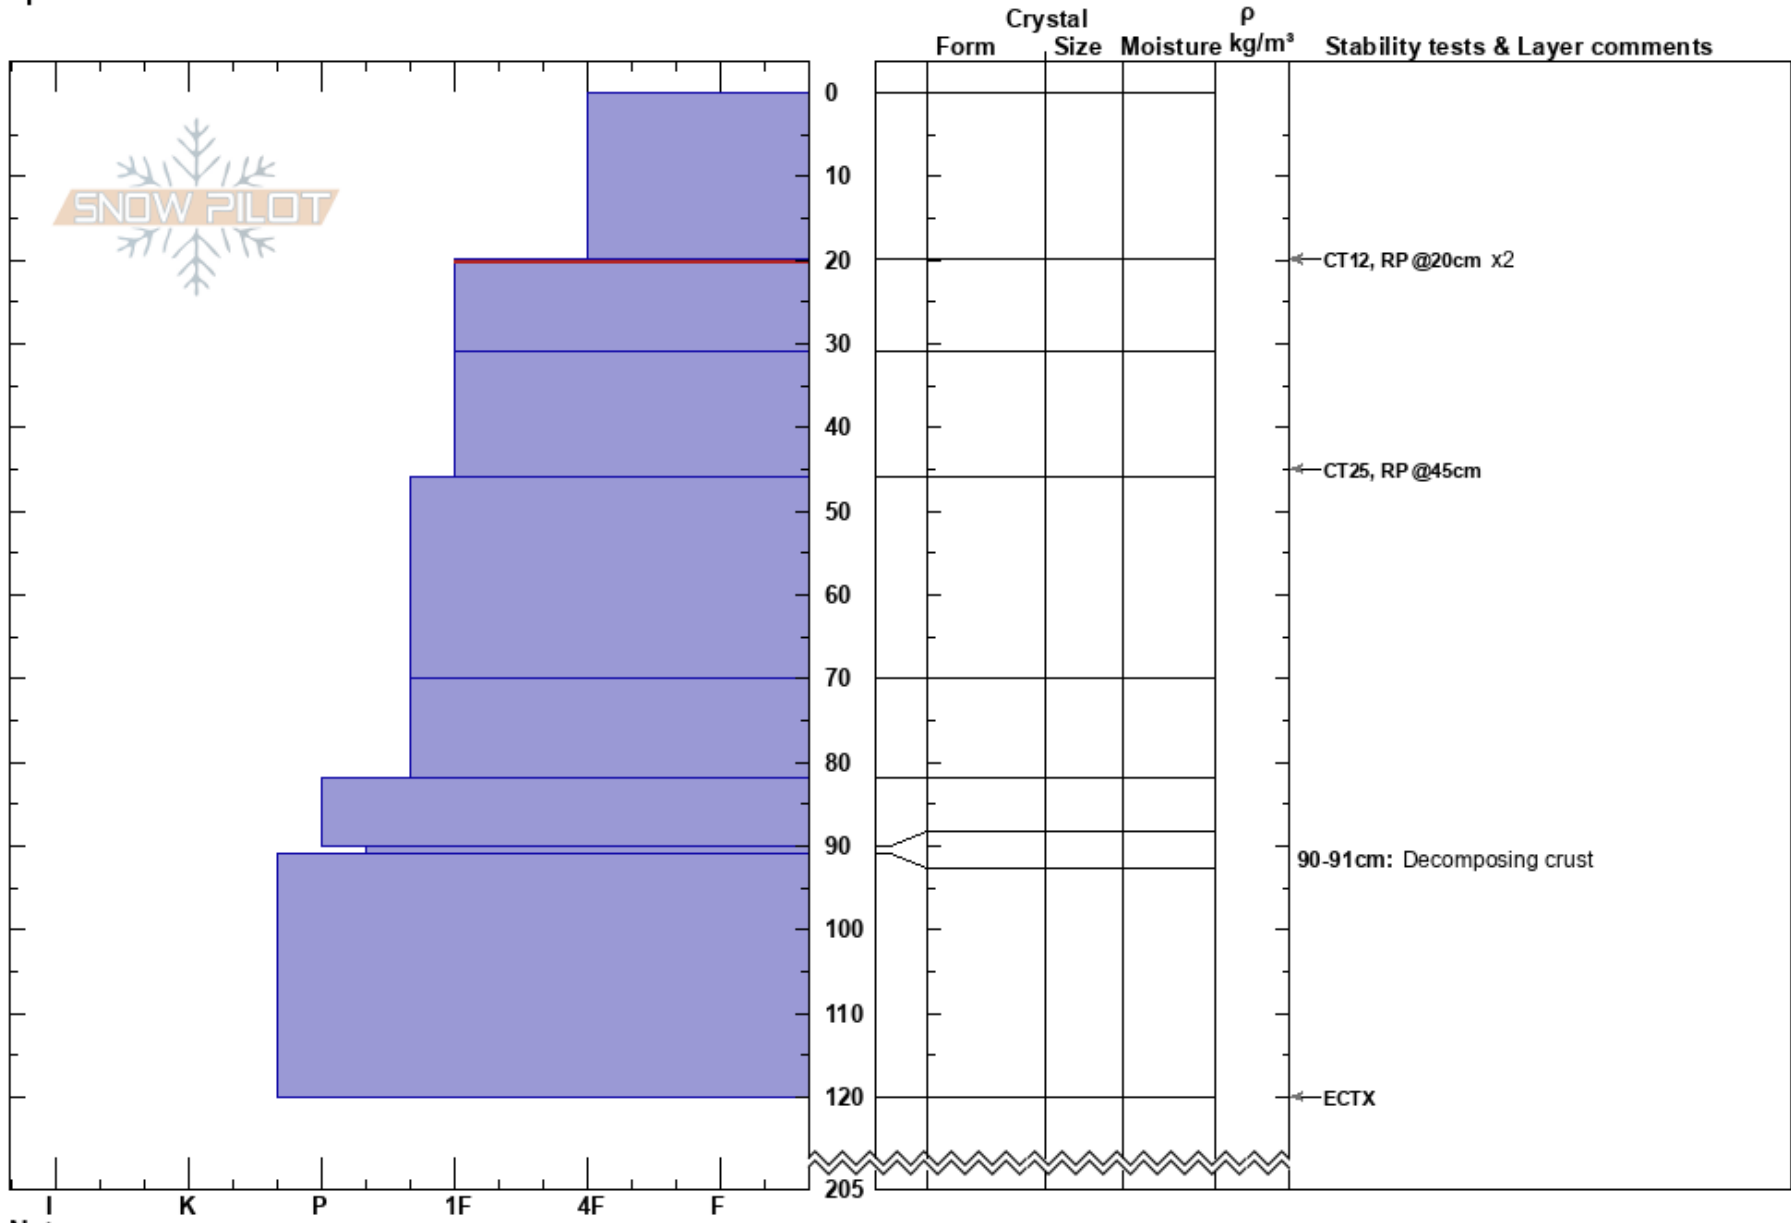

Niagra
 Selkirks
 BC
 Elevation: 1650 m
 Aspect: NE
 Specifics:

Liam Osak
 22/03/2023 - 10:50
 Co-ord: 50.21952N, -117.04371W
 Slope Angle: 25°
 Wind Loading:

Stability:
 Air Temperature: -1°C
 Sky Cover: CLR
 Precipitation: NO
 Wind: Calm

HS:205
 20-31cm: Problematic layer
 90-91cm: Decomposing crust

Notes: