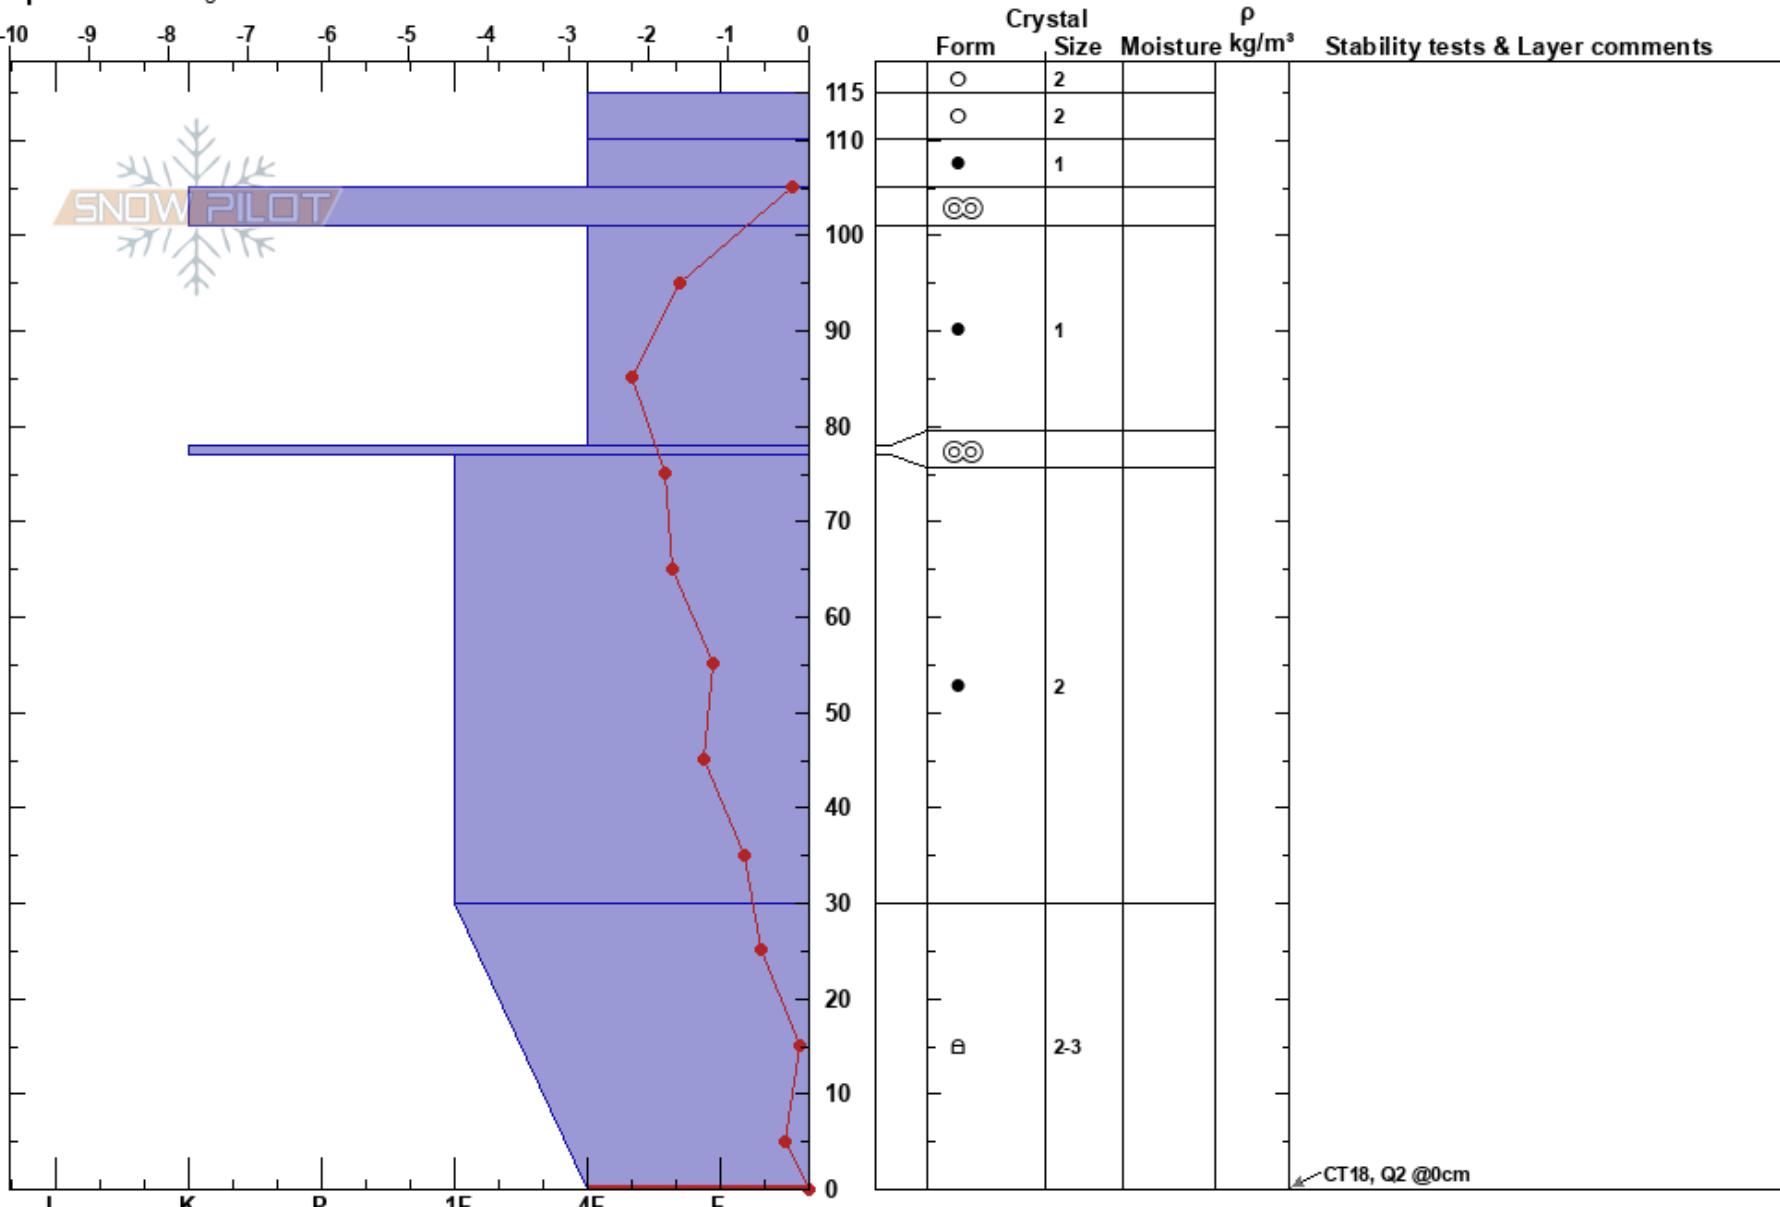

Hinky Heights
 Monashee
 BC
Elevation: 1400 m
Aspect: 95°
Specifics: Pit dug in a Ski Area

Shaun Sandles
 16/03/2023 - 13:00
Co-ord: 50.39121N, -119.03420E
Slope Angle: 38°
Wind Loading: no

Stability: **HS: 115**
Air Temperature: 1.5°C
Sky Cover: FEW
Precipitation: NO
Wind: S Light Breeze
Layer Notes: 30-0cm: Problematic layer

Notes: Very sun exposed. Small hole in ground on left side of pit. Alder in bottom 30cm of profile