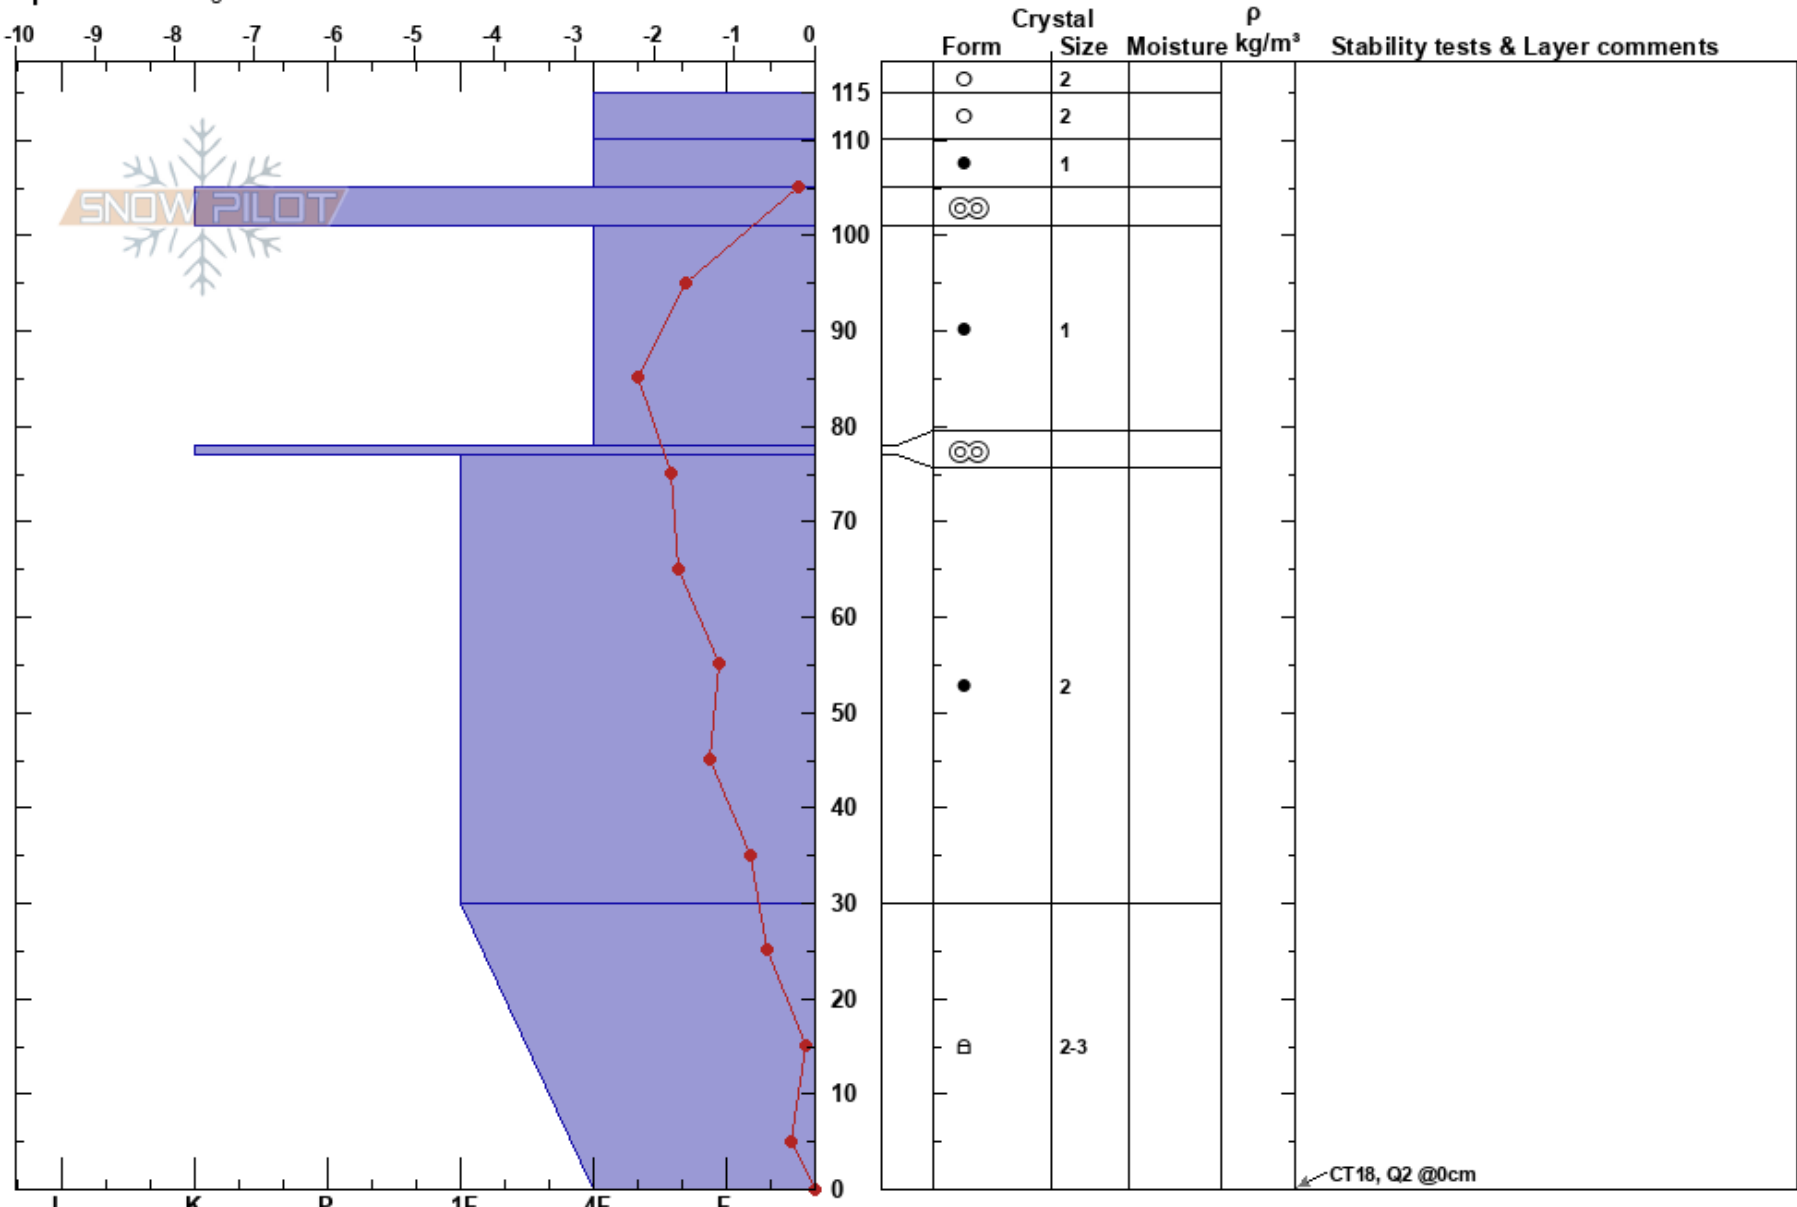

Hinky Heights
 Monashee
 BC
Elevation: 1400 m
Aspect: 95°
Specifics: Pit dug in a Ski Area

Shaun Sandles
 16/03/2023 - 13:00
Co-ord: 50.39121N, -119.03420E
Slope Angle: 30°
Wind Loading:

Stability:
Air Temperature: 1.5°C
Sky Cover: FEW
Precipitation: NO
Wind: S Light Breeze

Notes: Sun exposed. Hole found in ground on left side of pit. Alder in bottom 20cm of profile.

CT18, Q2 @0cm