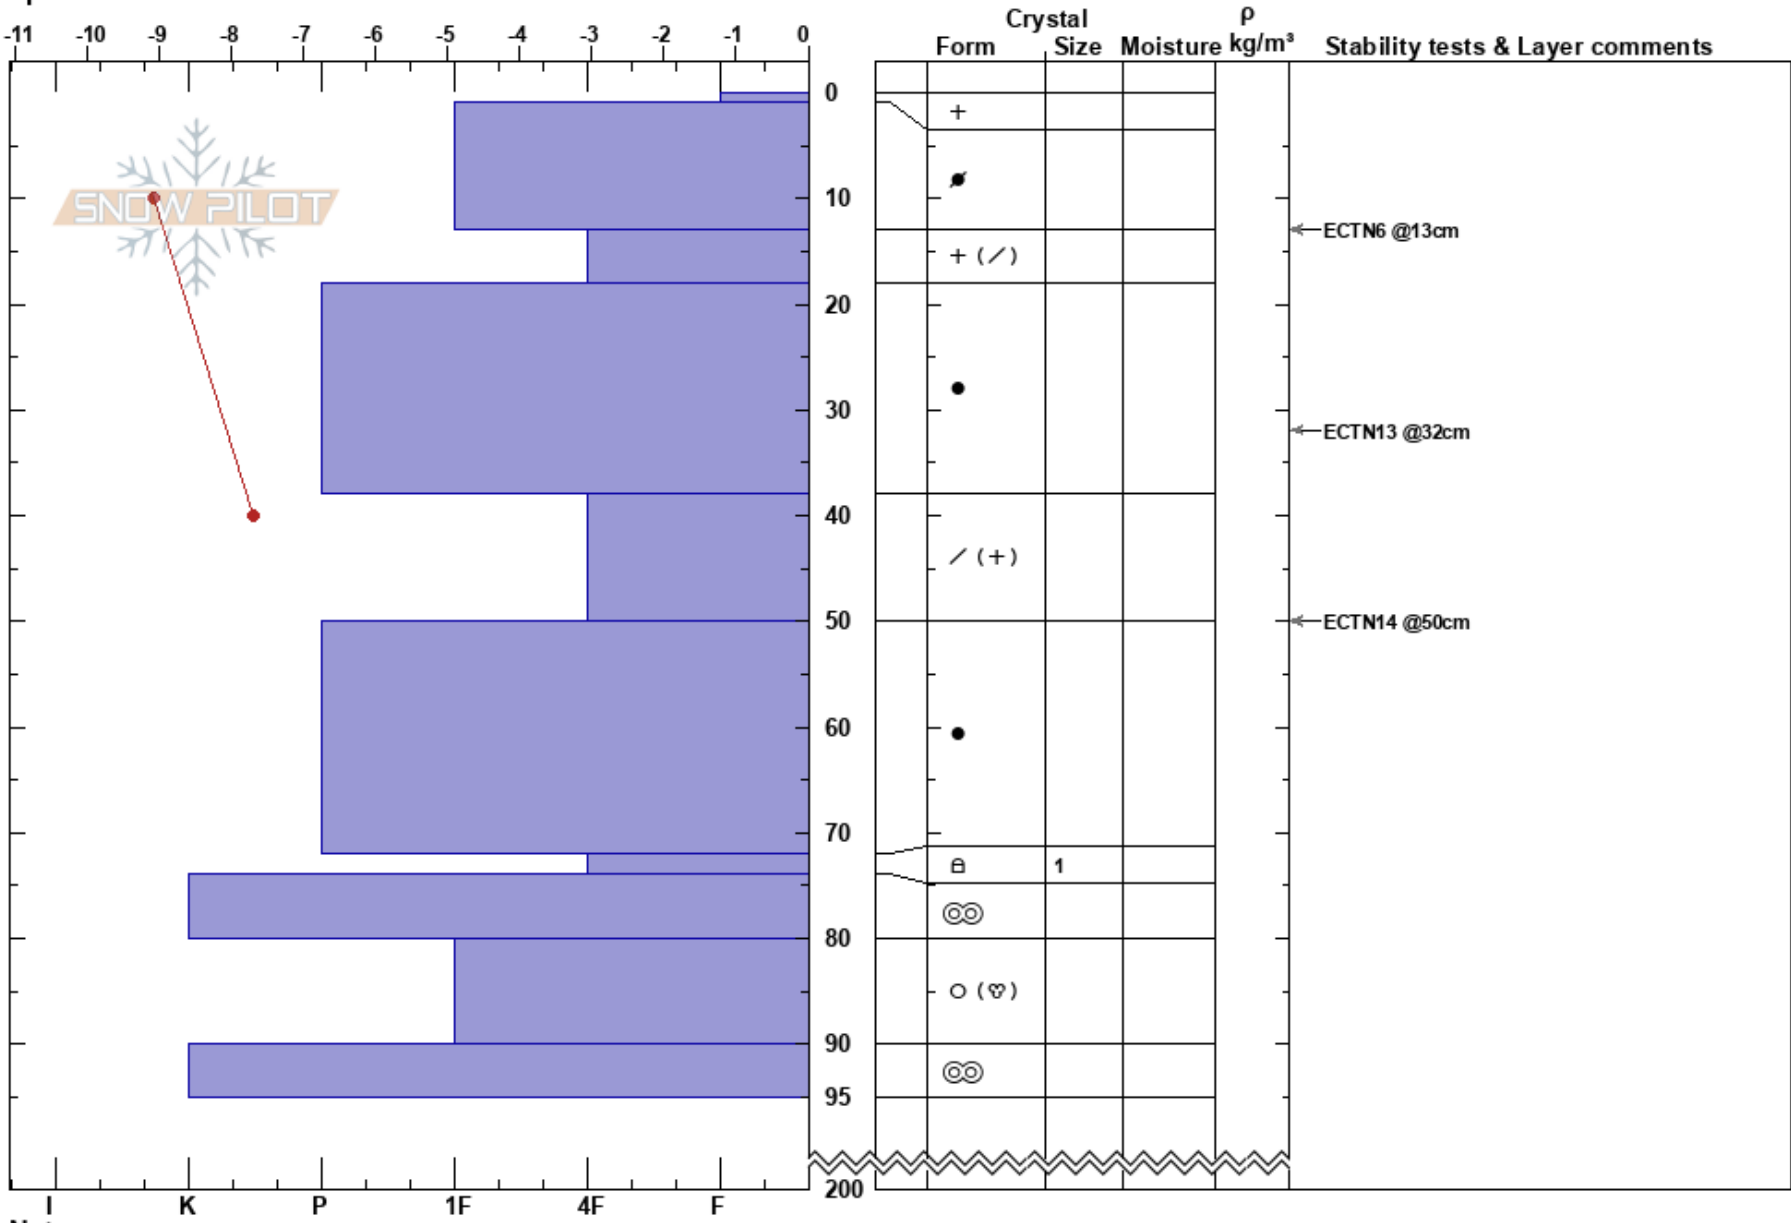

Lilla Borkan
 Borkafället
 Sweden
 Elevation: 810 m
 Aspect: NE
 Specifics:

Sebastian Wiklund
 22/03/2023 - 11:30
 Co-ord: 65.20878N, 15.48720E
 Slope Angle: 25°
 Wind Loading:

Stability:
 Air Temperature: -6.7°C PF: 20
 Sky Cover: OVC
 Precipitation: S1
 Wind: Calm

Layer Notes:

Notes: