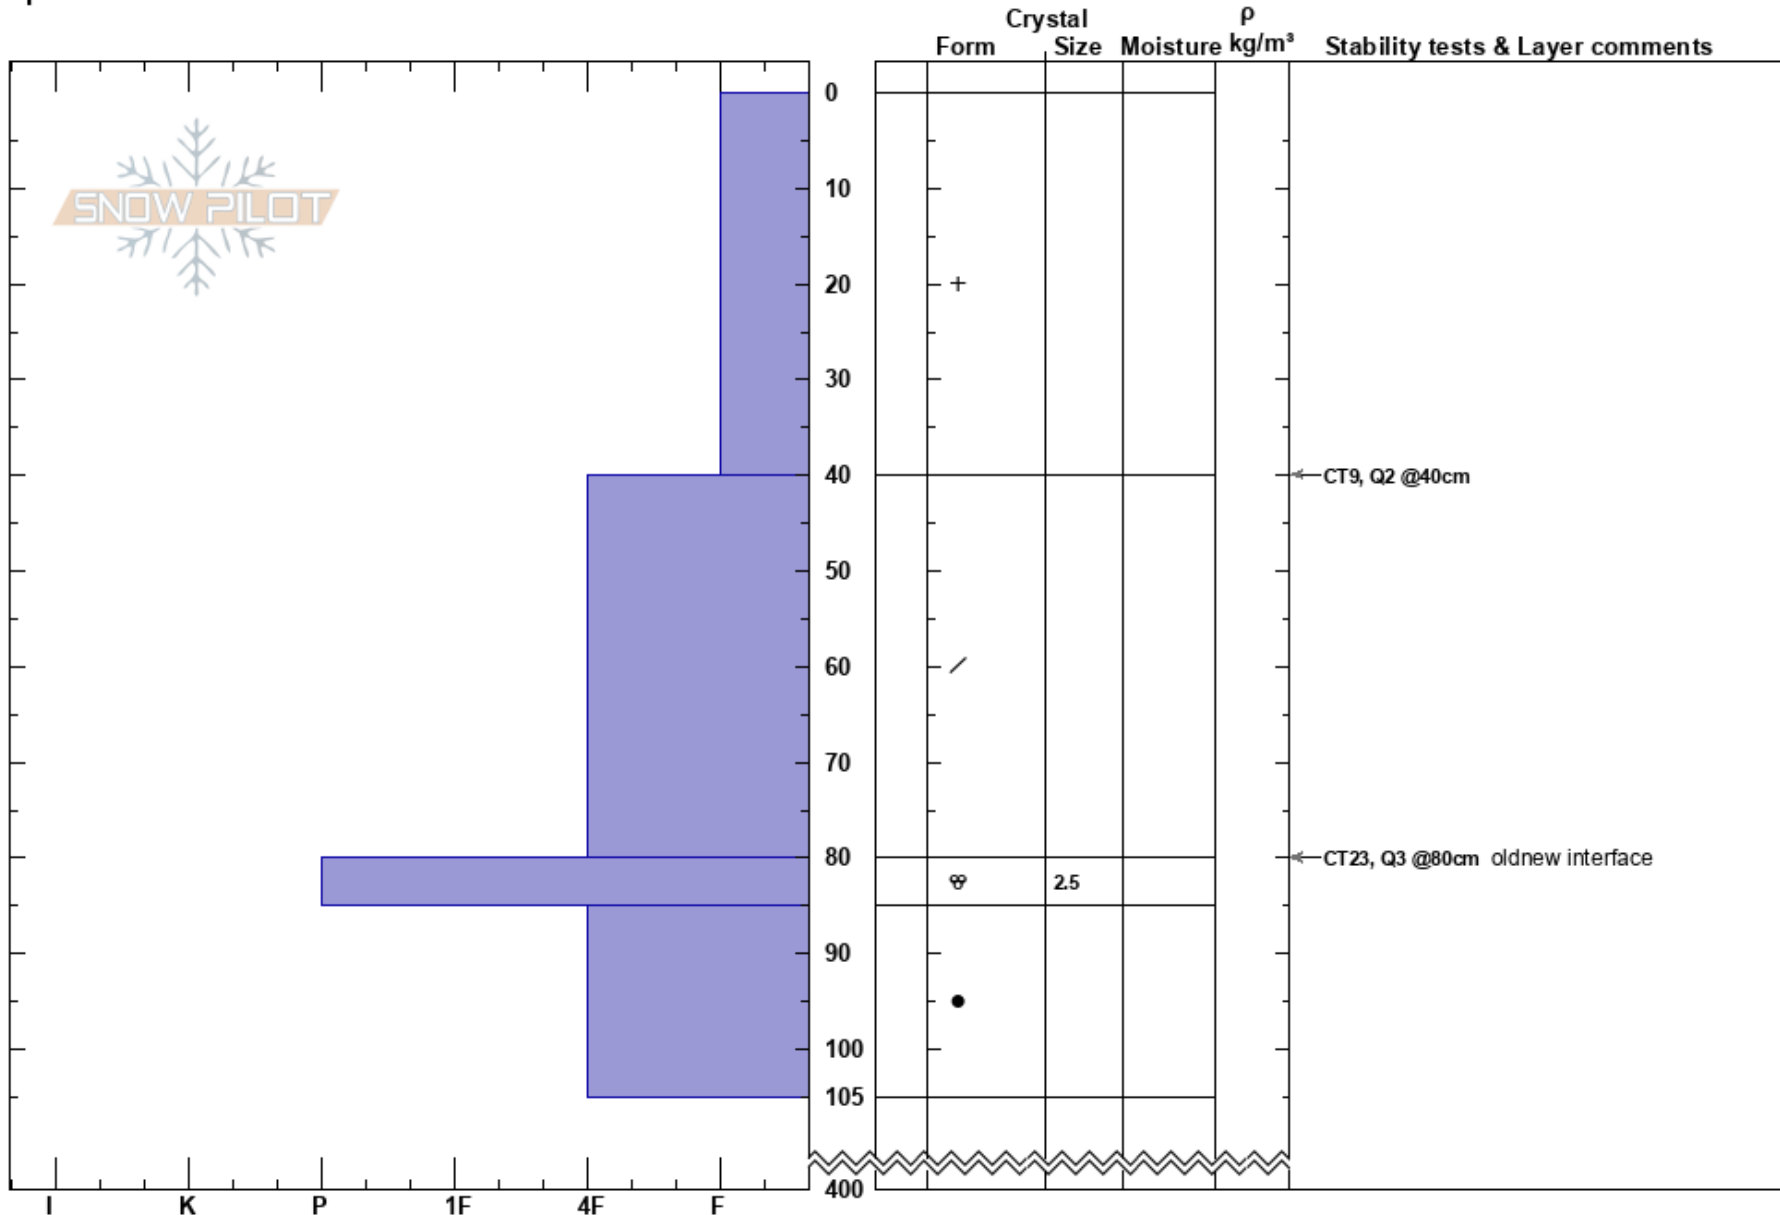

Brigu3
himalayas
India
Elevation: 4180 m
Aspect: 0°
Specifics:

Rich Lehner
22/03/2023 - 09:30
Co-ord: 3229831W 7724046N
Slope Angle: 40°
Wind Loading:

Stability:
Air Temperature: -5°C
Sky Cover: FEW
Precipitation: NO
Wind: Calm
HS: 400
PF: 50
PS: 20
0-40cm: Problematic layer