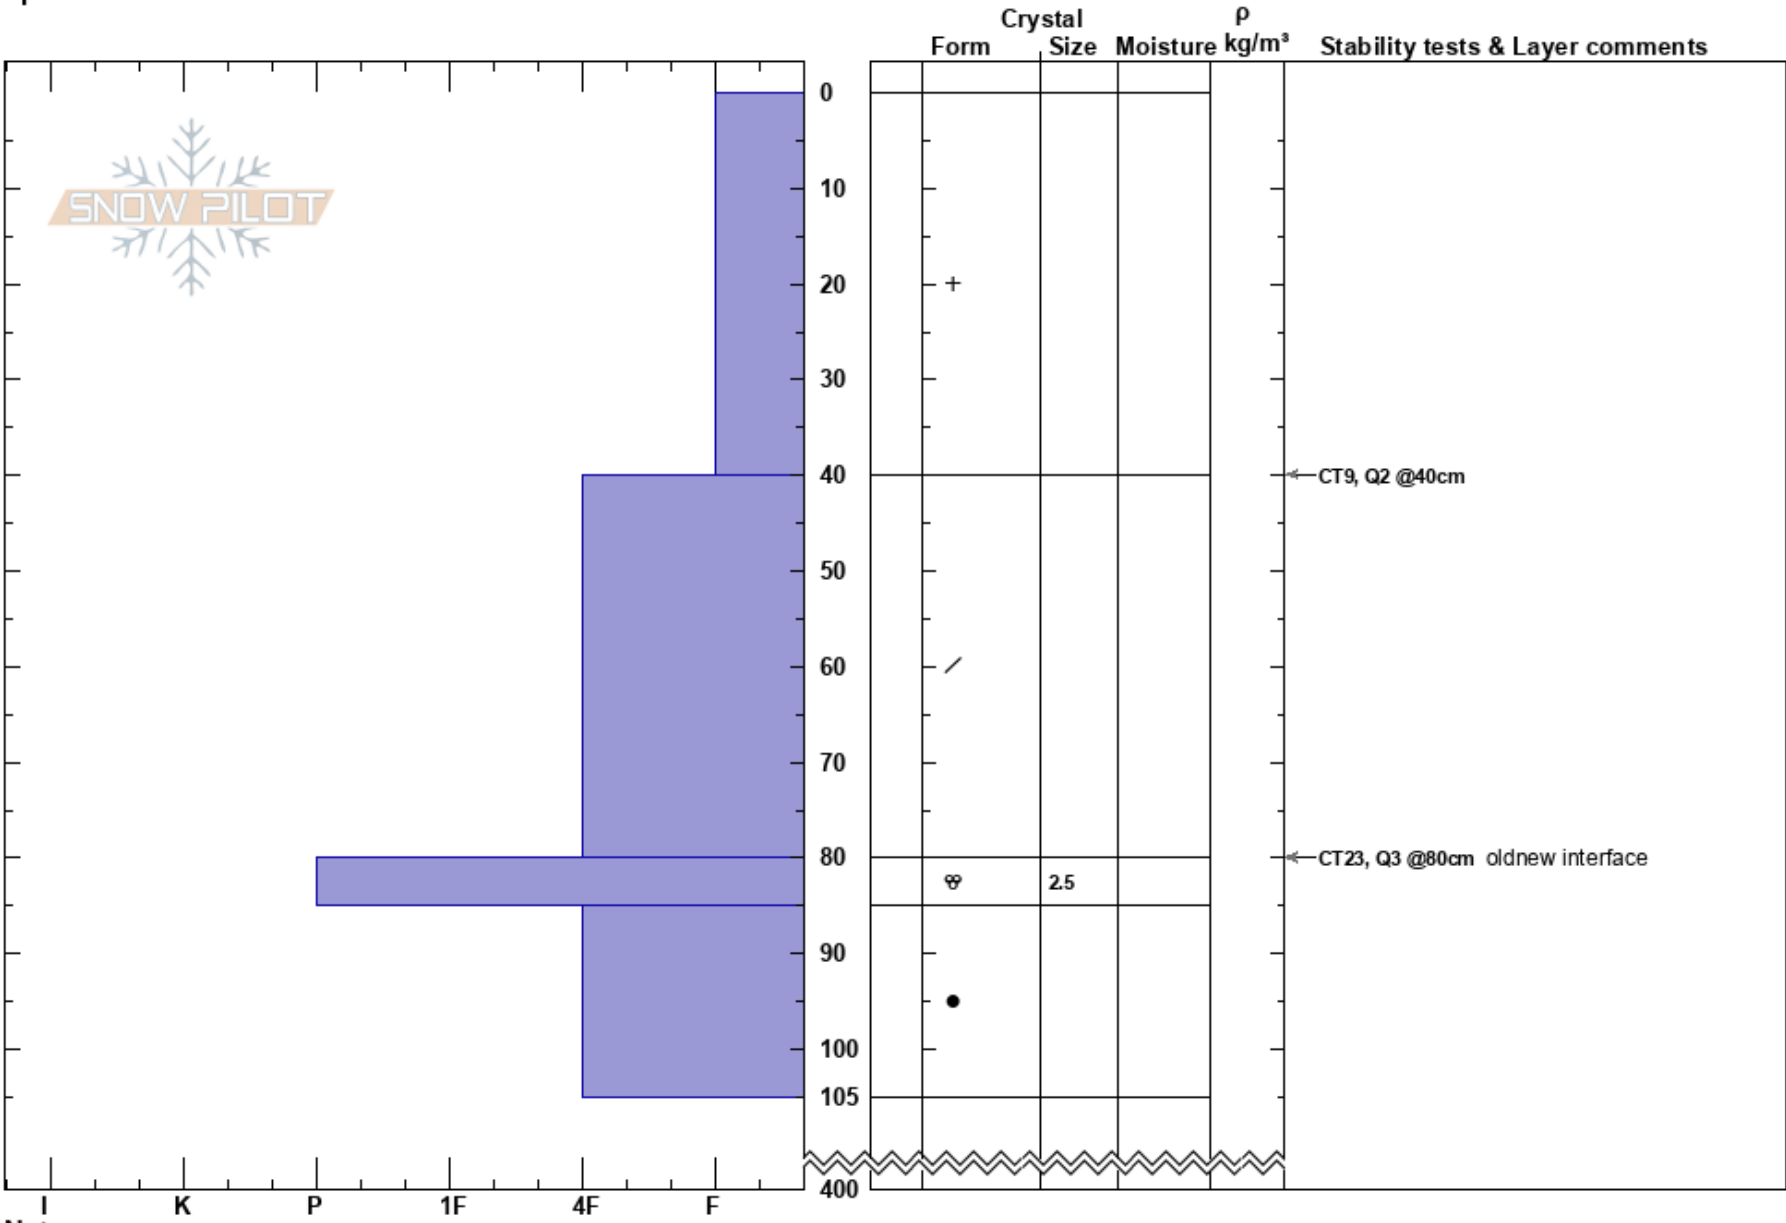

Brigu3
himalayas
India
Elevation: 4180 m
Aspect: 0°
Specifics:

Rich Lehner
22/03/2023 - 09:30
Co-ord: 3229831W 7724046N
Slope Angle: 40°
Wind Loading:

Stability:
Air Temperature: -5°C
Sky Cover: FEW
Precipitation: NO
Wind: Calm
HS: 400
PF: 50
PS: 20
0-40cm: Problematic layer