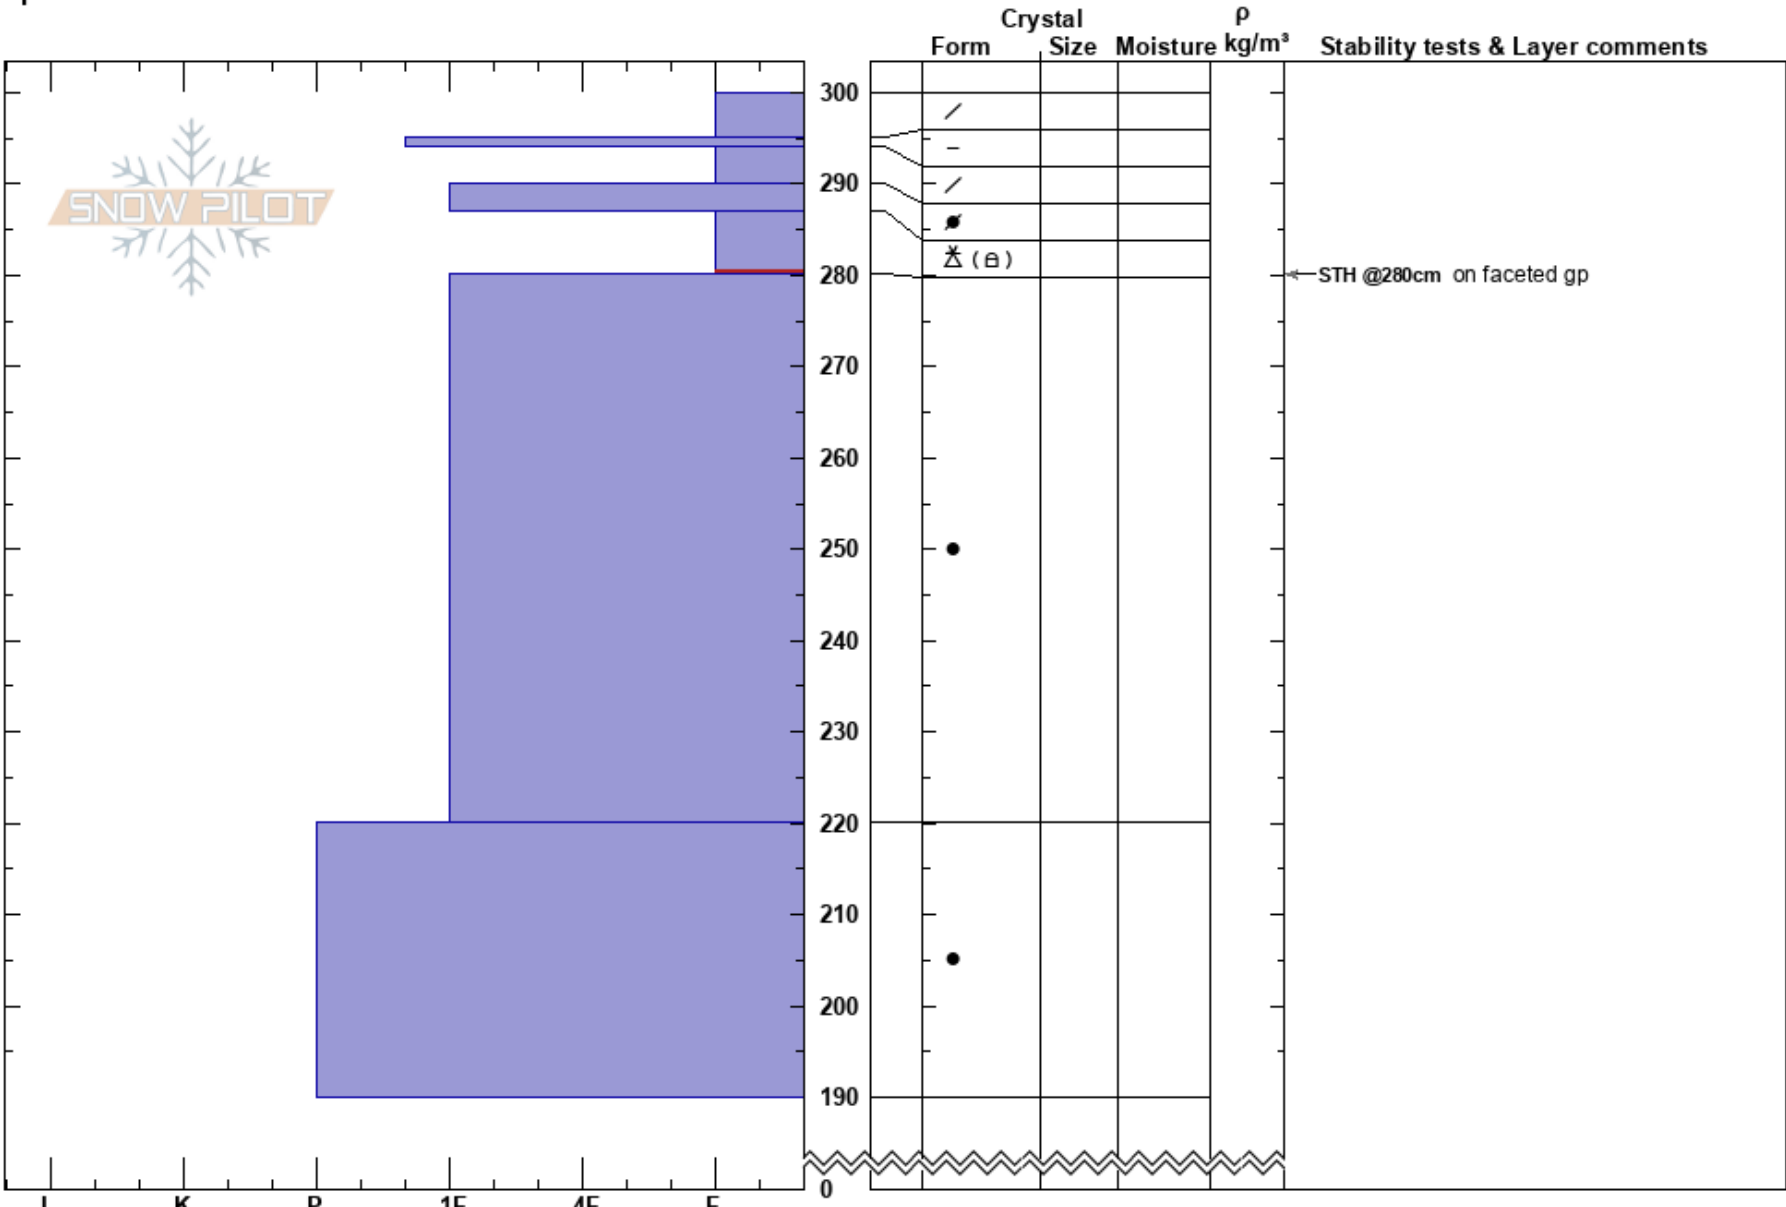

Yellow Jacket 9540'
 Central Wasatch
 UT
 Elevation: 9540 ft
 Aspect: N
 Specifics:

Dave Kelly
 03/21/2023 - 3:00pm
 Co-ord: 40.67886N, -111.68488W
 Slope Angle: 37°
 Wind Loading:

Stability: Good
 Air Temperature:
 Sky Cover: BKN
 Precipitation: NO
 Wind: Calm

HS: 300
 Layer Notes:
 287-280cm: Problematic layer

Notes: High thin clouds