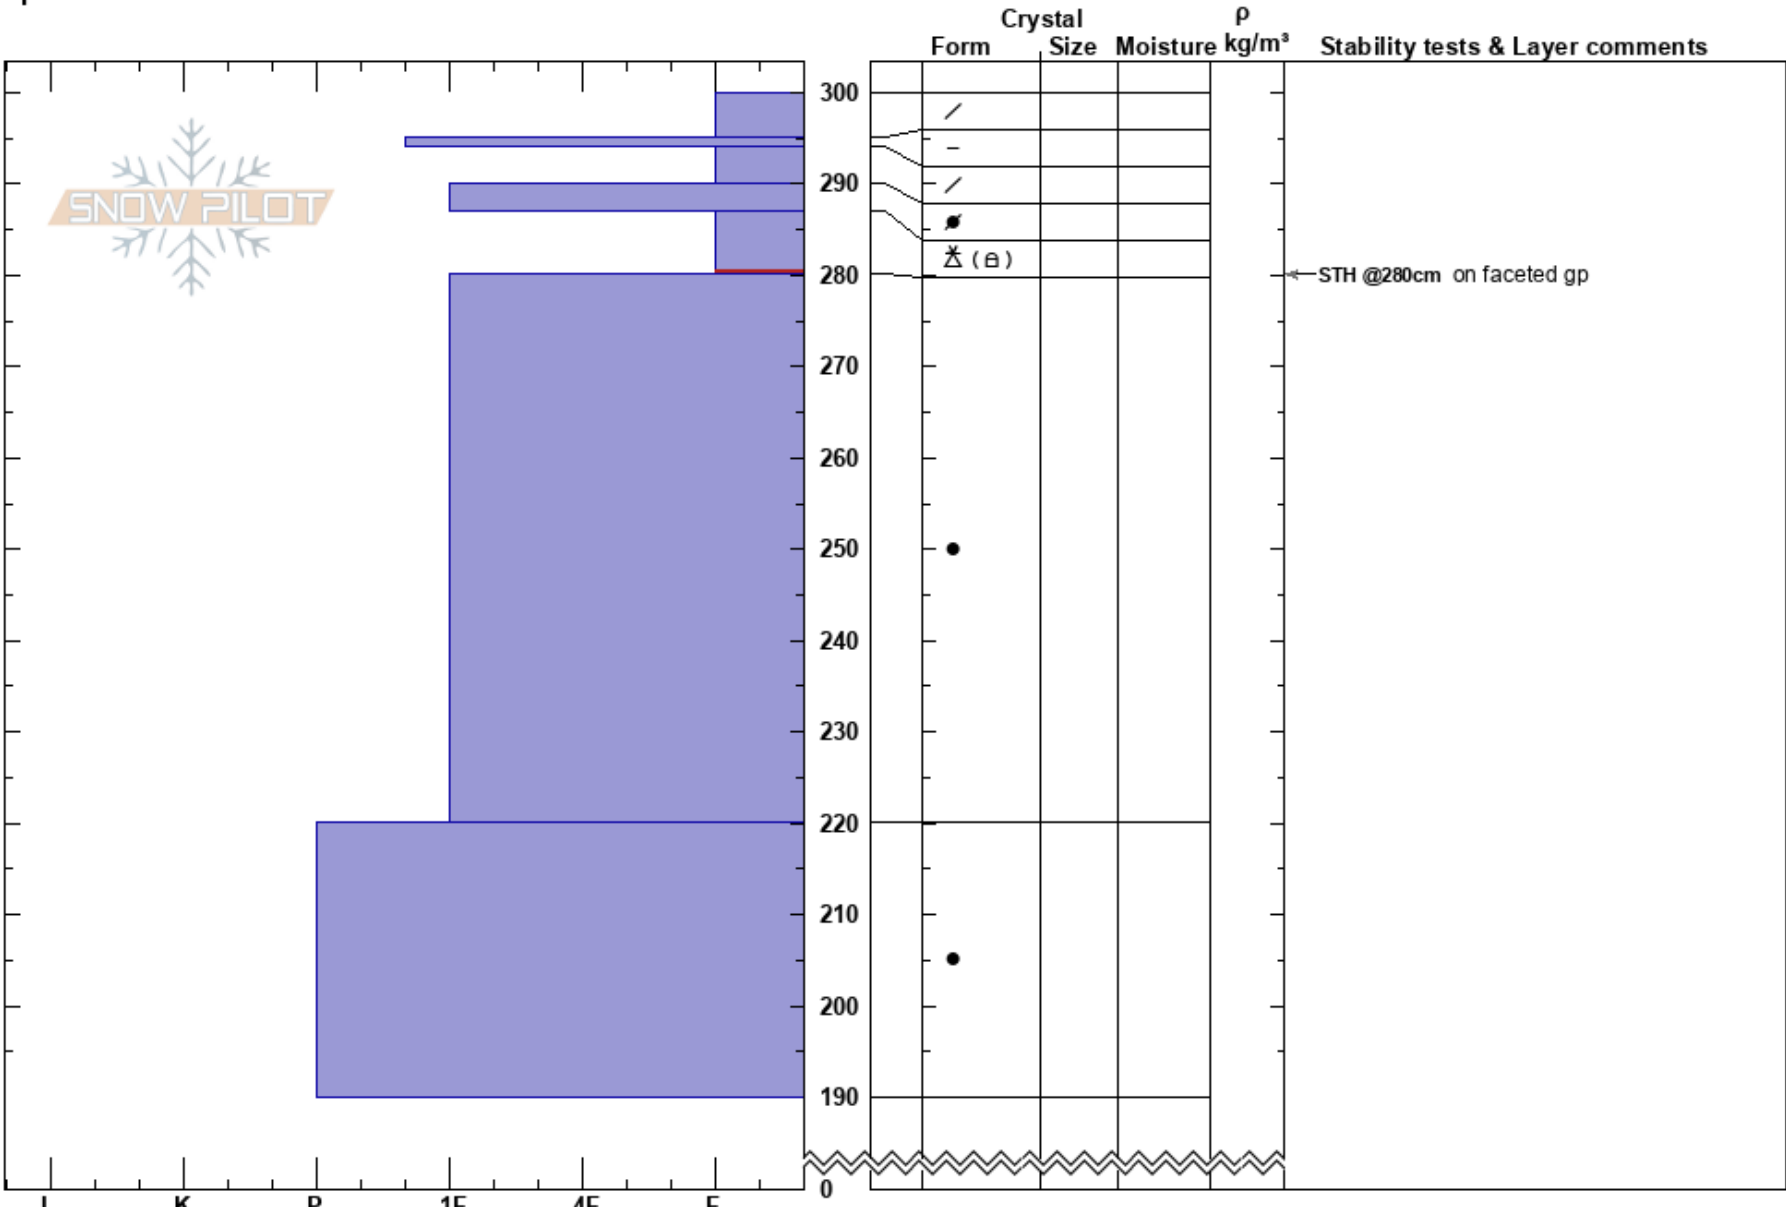

Yellow Jacket 9540'
 Central Wasatch
 UT
 Elevation: 9540 ft
 Aspect: N
 Specifics:

Dave Kelly
 03/21/2023 - 3:00pm
 Co-ord: 40.67886N, -111.68488W
 Slope Angle: 37°
 Wind Loading:

Stability: Good
 Air Temperature:
 Sky Cover: BKN
 Precipitation: NO
 Wind: Calm

HS:300
 Layer Notes:
 287-280cm: Problematic layer

Notes: High thin clouds