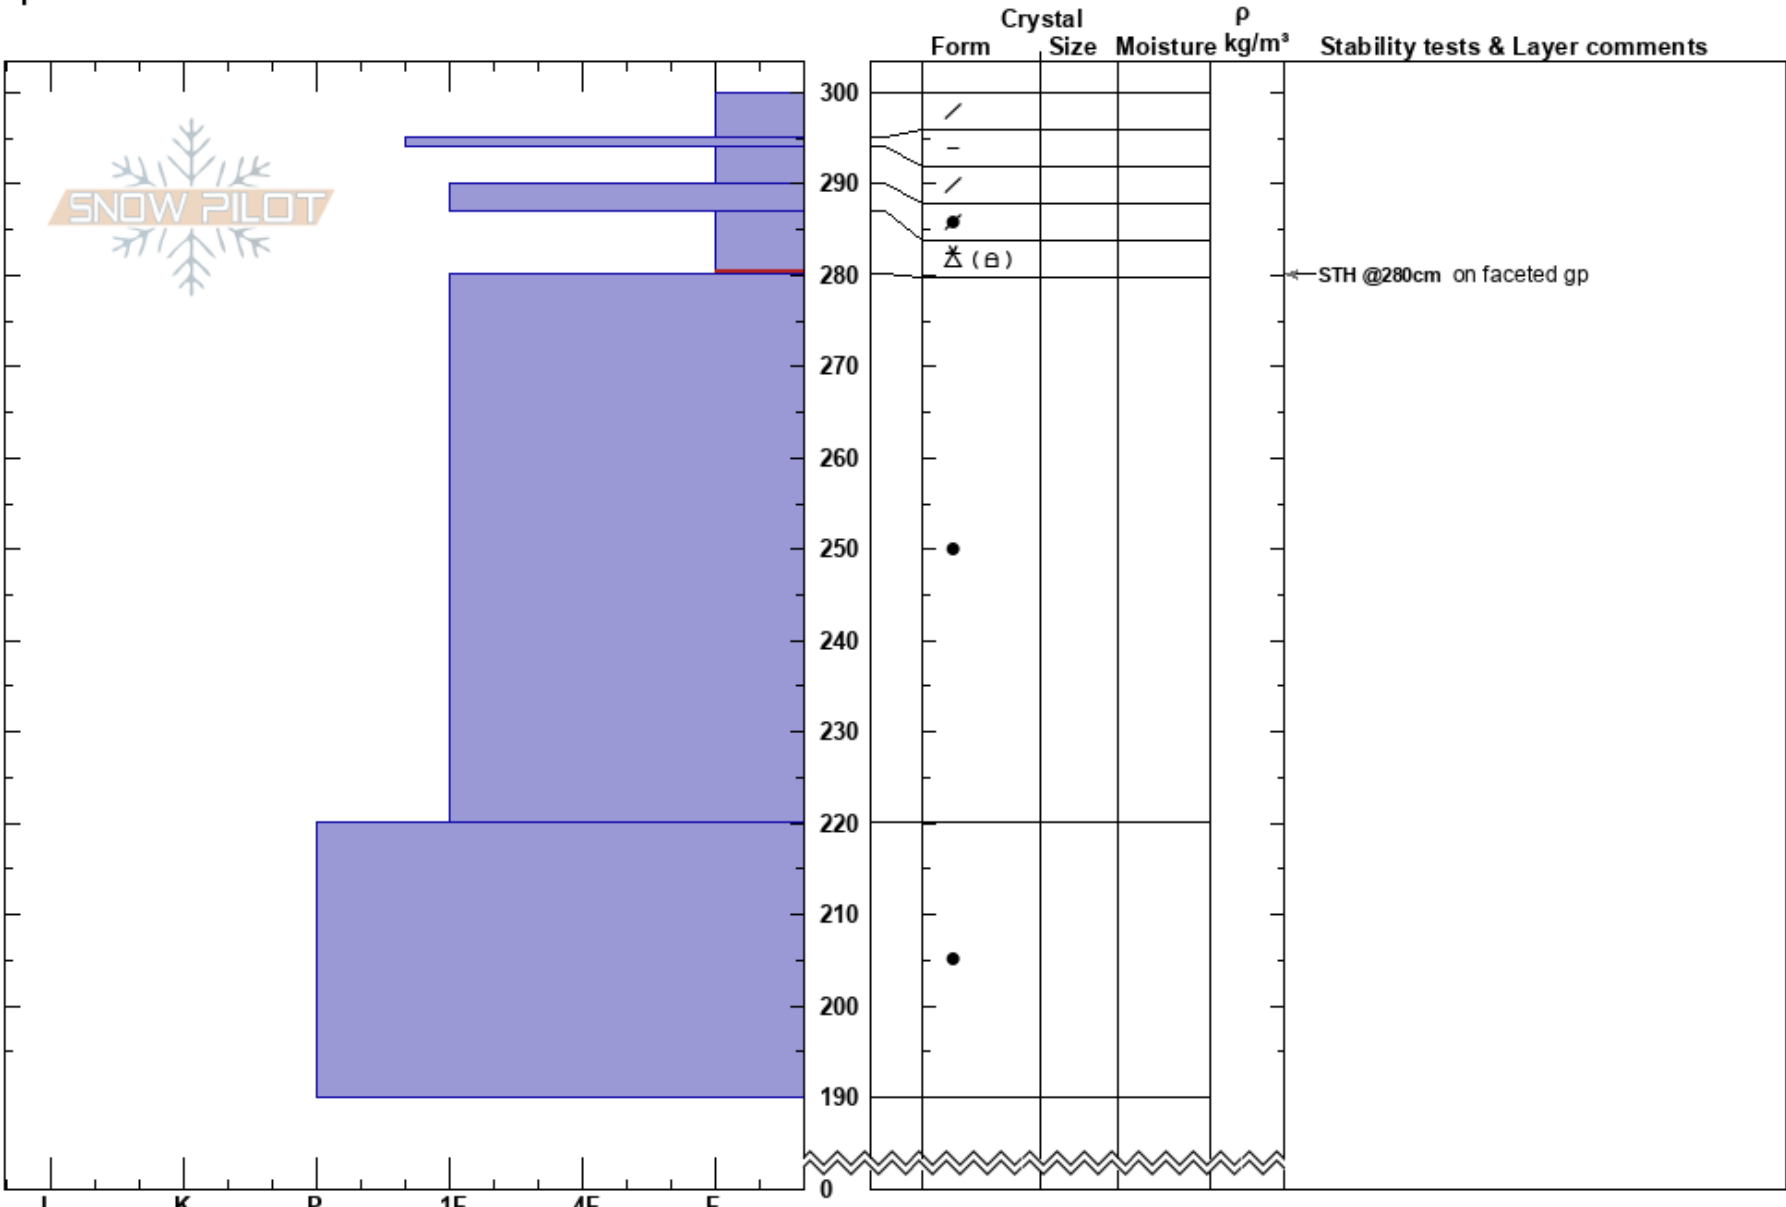

Yellow Jacket 9540'
Central Wasatch
UT
Elevation: 9540 ft
Aspect: N
Specifics:

Dave Kelly
03/21/2023 - 3:00pm
Co-ord: 40.67886N, -111.68488W
Slope Angle: 37°
Wind Loading:

Stability: Good HS: 300
Air Temperature: 287-280cm: Problematic layer
Sky Cover: BKN
Precipitation: NO
Wind: Calm

Notes: High thin clouds