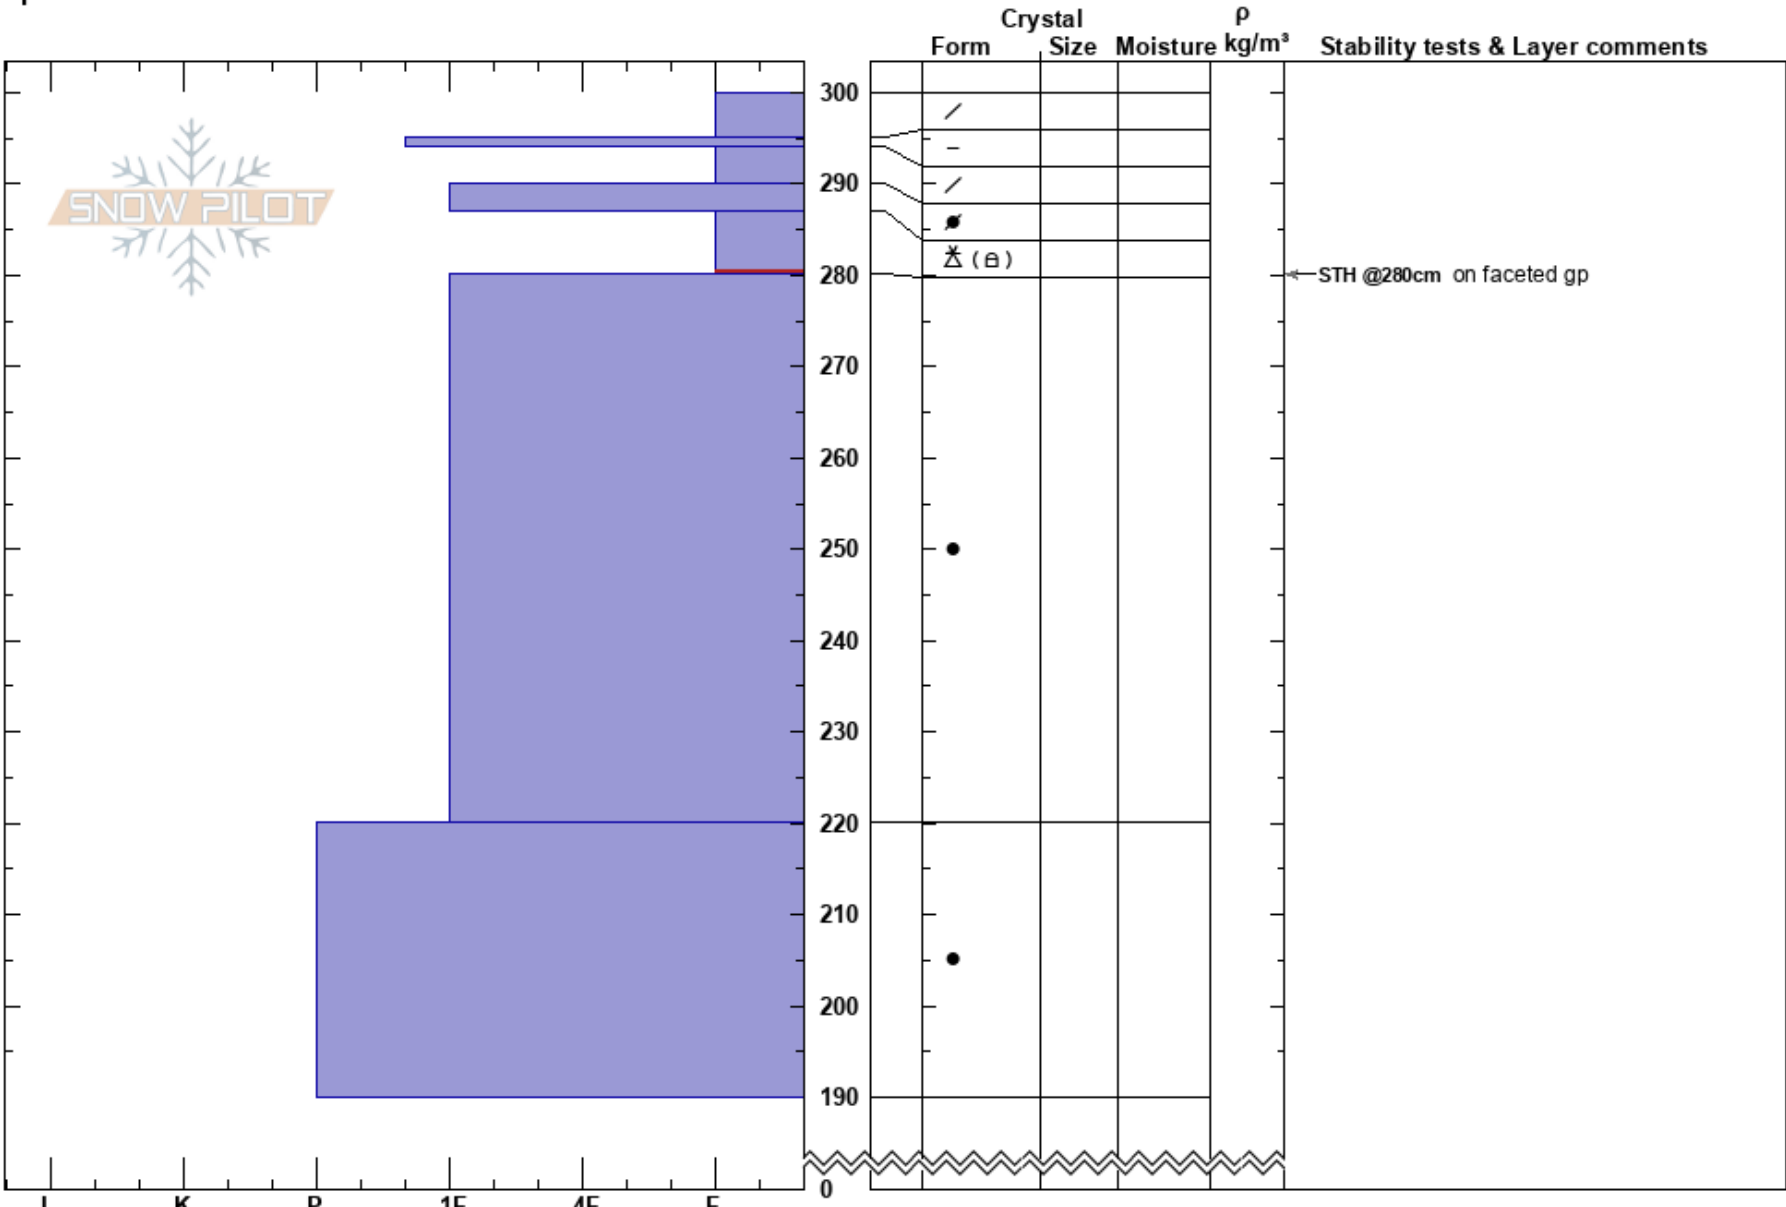

Yellow Jacket 9540'  
 Central Wasatch  
 UT  
 Elevation: 9540 ft  
 Aspect: N  
 Specifics:

Dave Kelly  
 03/21/2023 - 3:00pm  
 Co-ord: 40.67886N, -111.68488W  
 Slope Angle: 37°  
 Wind Loading:

Stability: Good  
 Air Temperature:  
 Precipitation: NO  
 Wind: Calm  
 HS: 300  
 Layer Notes:  
 287-280cm: Problematic layer

Notes: High thin clouds