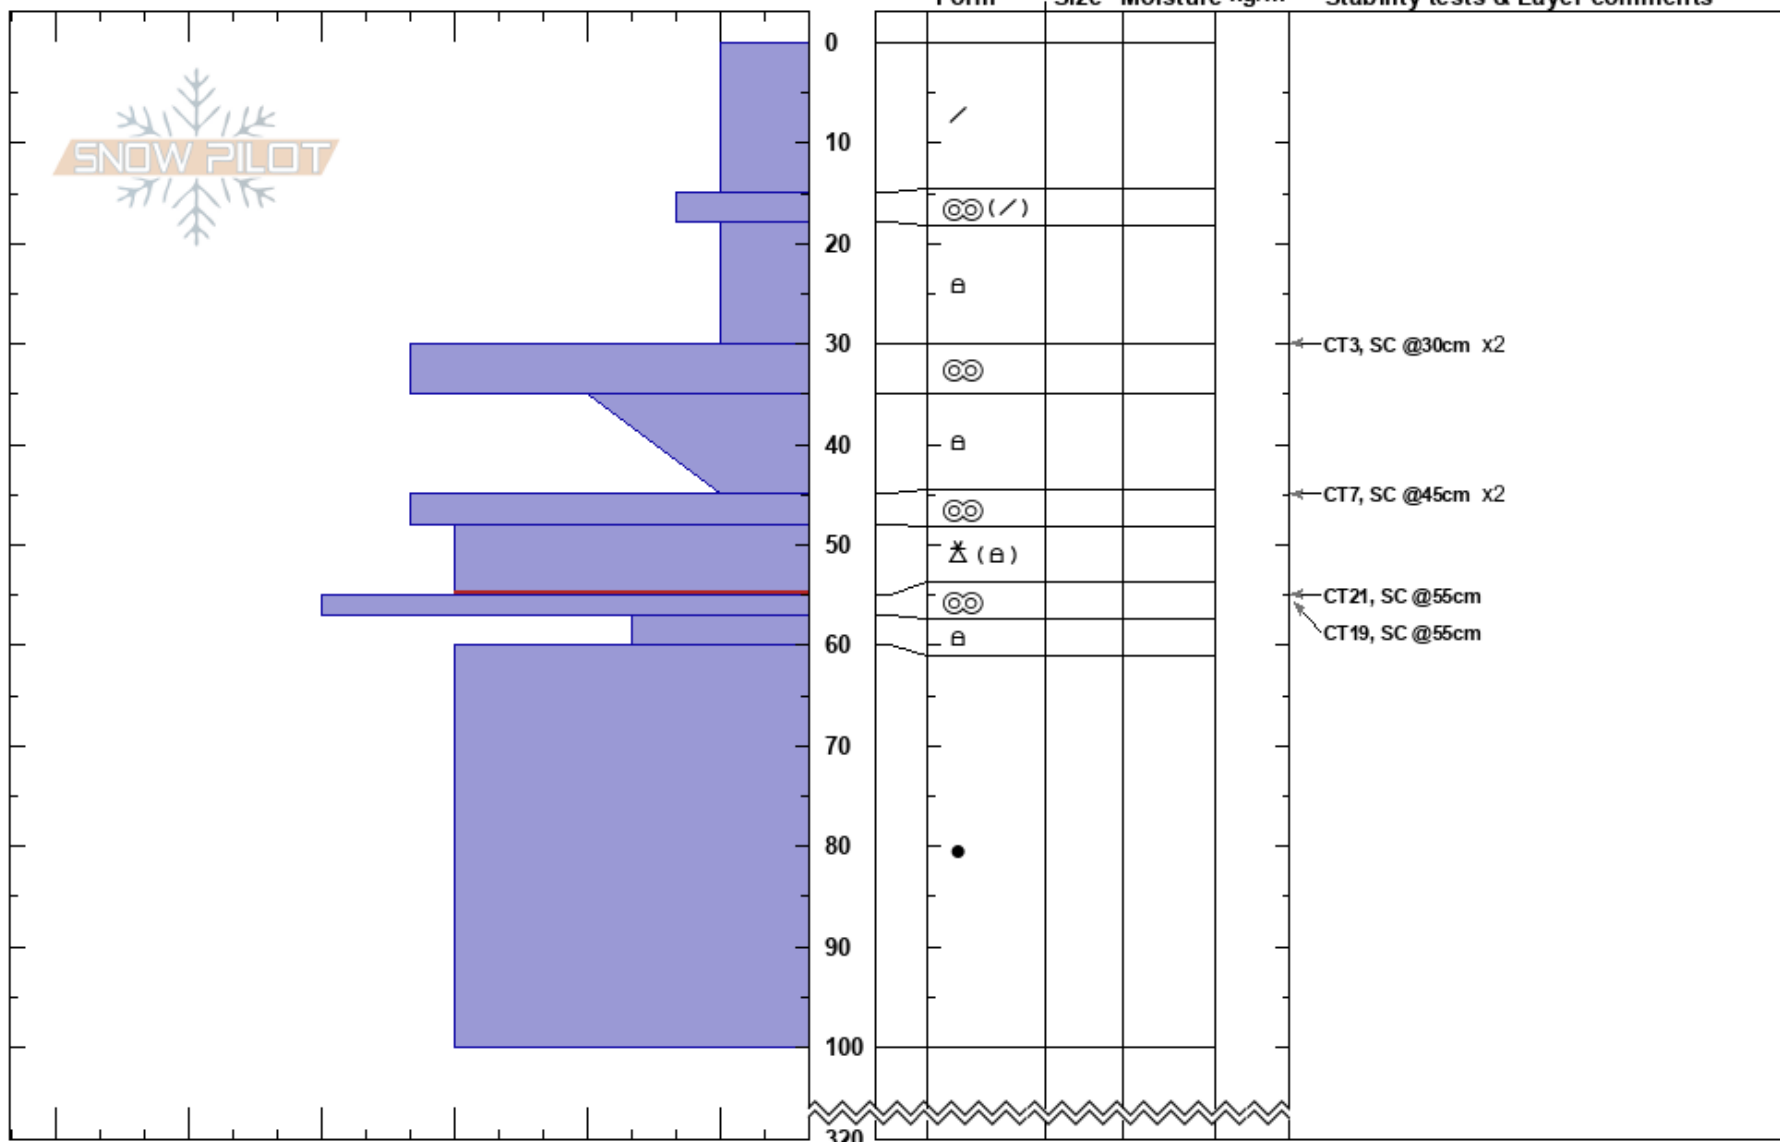

Mill A 8560'  
 Central Wasatch  
 UT  
 Elevation: 8560 ft  
 Aspect: E  
 Specifics:

Dave Kelly  
 03/21/2023 - 11:00am  
 Co-ord: 40.66193N, -111.66524W  
 Slope Angle: 31°  
 Wind Loading:

Stability: Good  
 Air Temperature:  
 Sky Cover: CLR  
 Precipitation: NO  
 Wind: Calm

HS:320  
 Layer Notes:  
 48-55cm: Problematic layer

Notes: Butler Trees