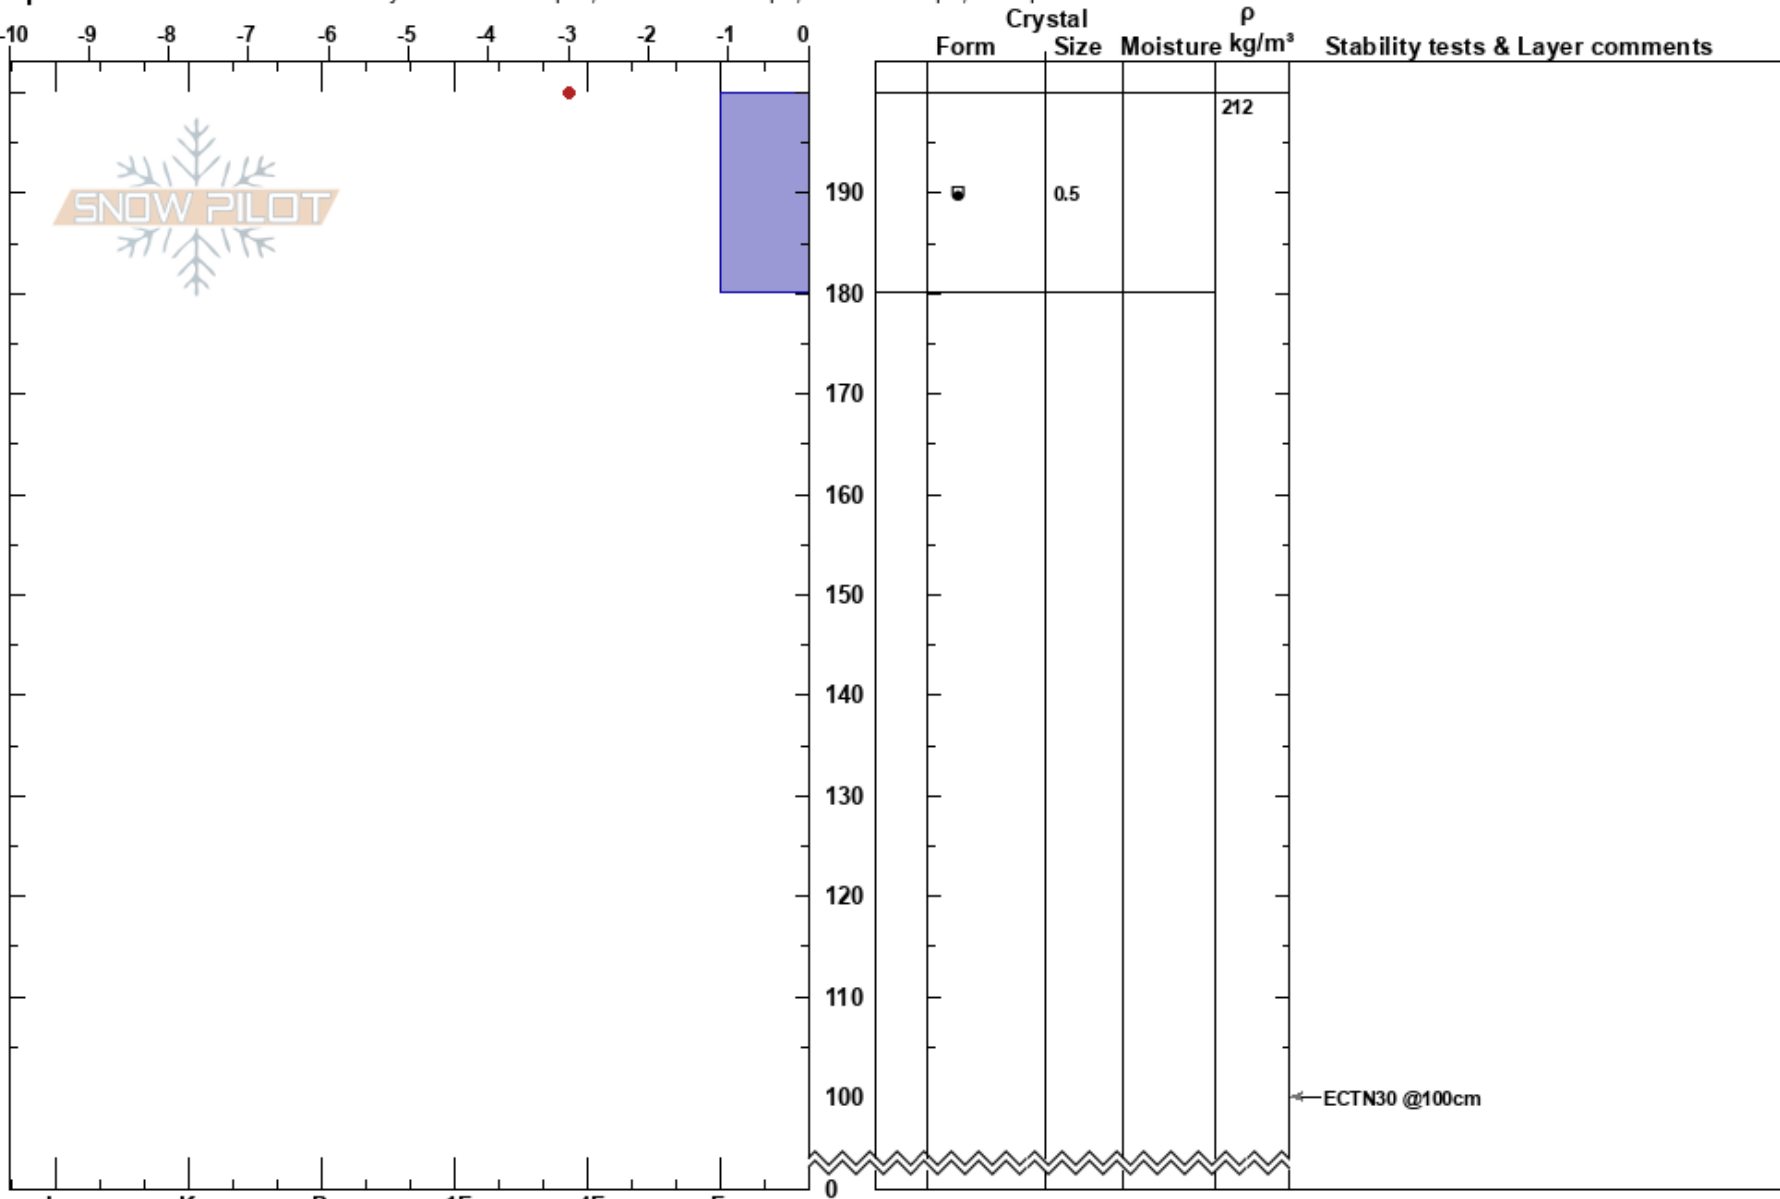

White Pine Pit 3/17/23

Sam Schoenfeld

Stability: Fair

PF: 26

Layer Notes:

Central Wasatch

03/17/2023 - 3:29pm

Air Temperature: -5°C

PS: 8

UT

Co-ord:

Sky Cover: CLR

Elevation: 7940 ft

Slope Angle: 11°

Precipitation: NO

Aspect: NW

Wind Loading:

Wind: Calm

Specifics: Recent avalanche activity on different slopes; Ski tracks on slope; We skied slope; Poor pit location

Notes: