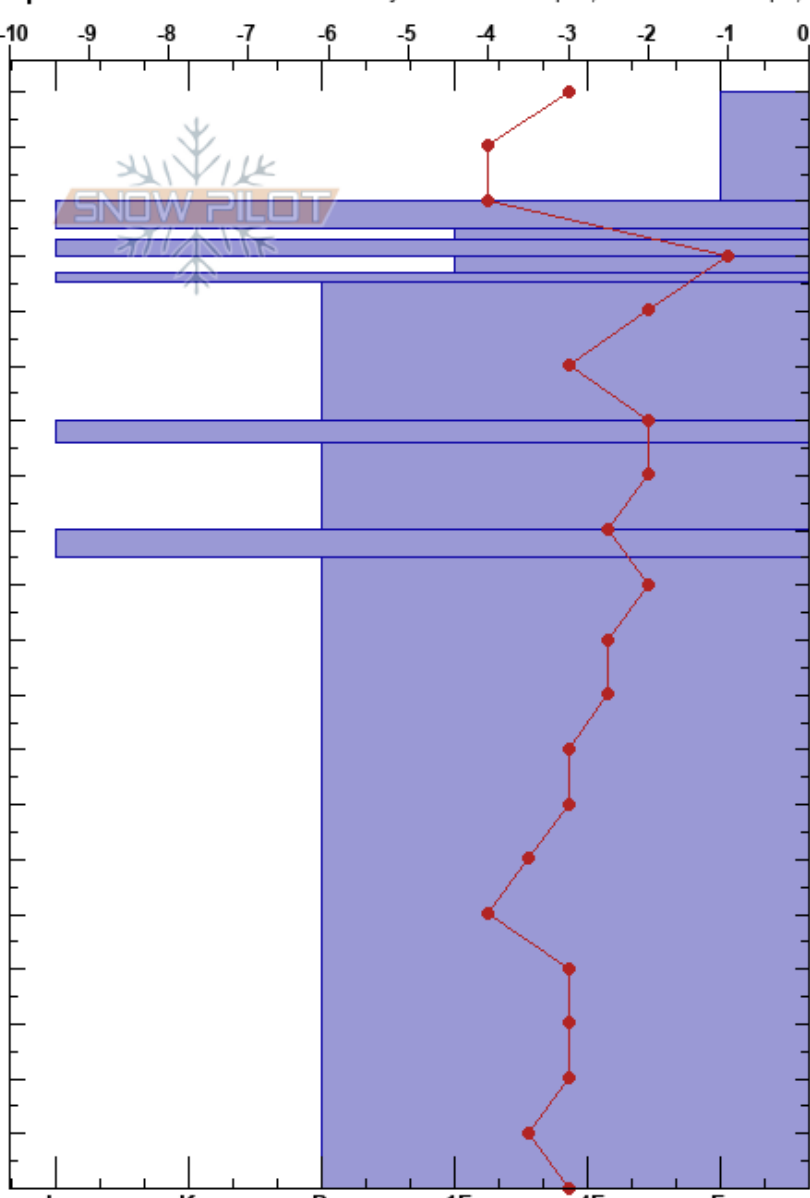

White Pine Pit 3/17/23

Sam Schoenfeld

Stability: Fair

PF: 26

Layer Notes:

Central Wasatch

03/17/2023 - 3:29pm

Air Temperature: -5°C

PS: 8

UT

Co-ord:

Sky Cover: CLR

Elevation: 7940 ft

Slope Angle: 11°

Precipitation: NO

Aspect: NW

Wind Loading:

Wind: Calm

Specifics: Recent avalanche activity on different slopes; Ski tracks on slope; We skied slope; Poor pit location

| Form | Crystal Size | Moisture | ρ kg/m ³ | Stability tests & Layer comments |
|------|--------------|----------|--------------------------|----------------------------------|
| | | | 212 | |
| | 0.5 | | 174 | |
| = | | | 223 | |
| | 0.3 | | 282 | |
| = | | | 252 | |
| ● | 0.3 | | 269 | |
| ■ | | | 274 | |
| ● | 0.1 | | 261 | |
| ■ | | | 286 | |
| | | | 281 | |
| | | | 266 | ← ECTN30 @100cm |
| | | | 286 | |
| | | | 329 | |
| | | | 337 | |
| ● | 0.1 | | 352 | |
| | | | 363 | |