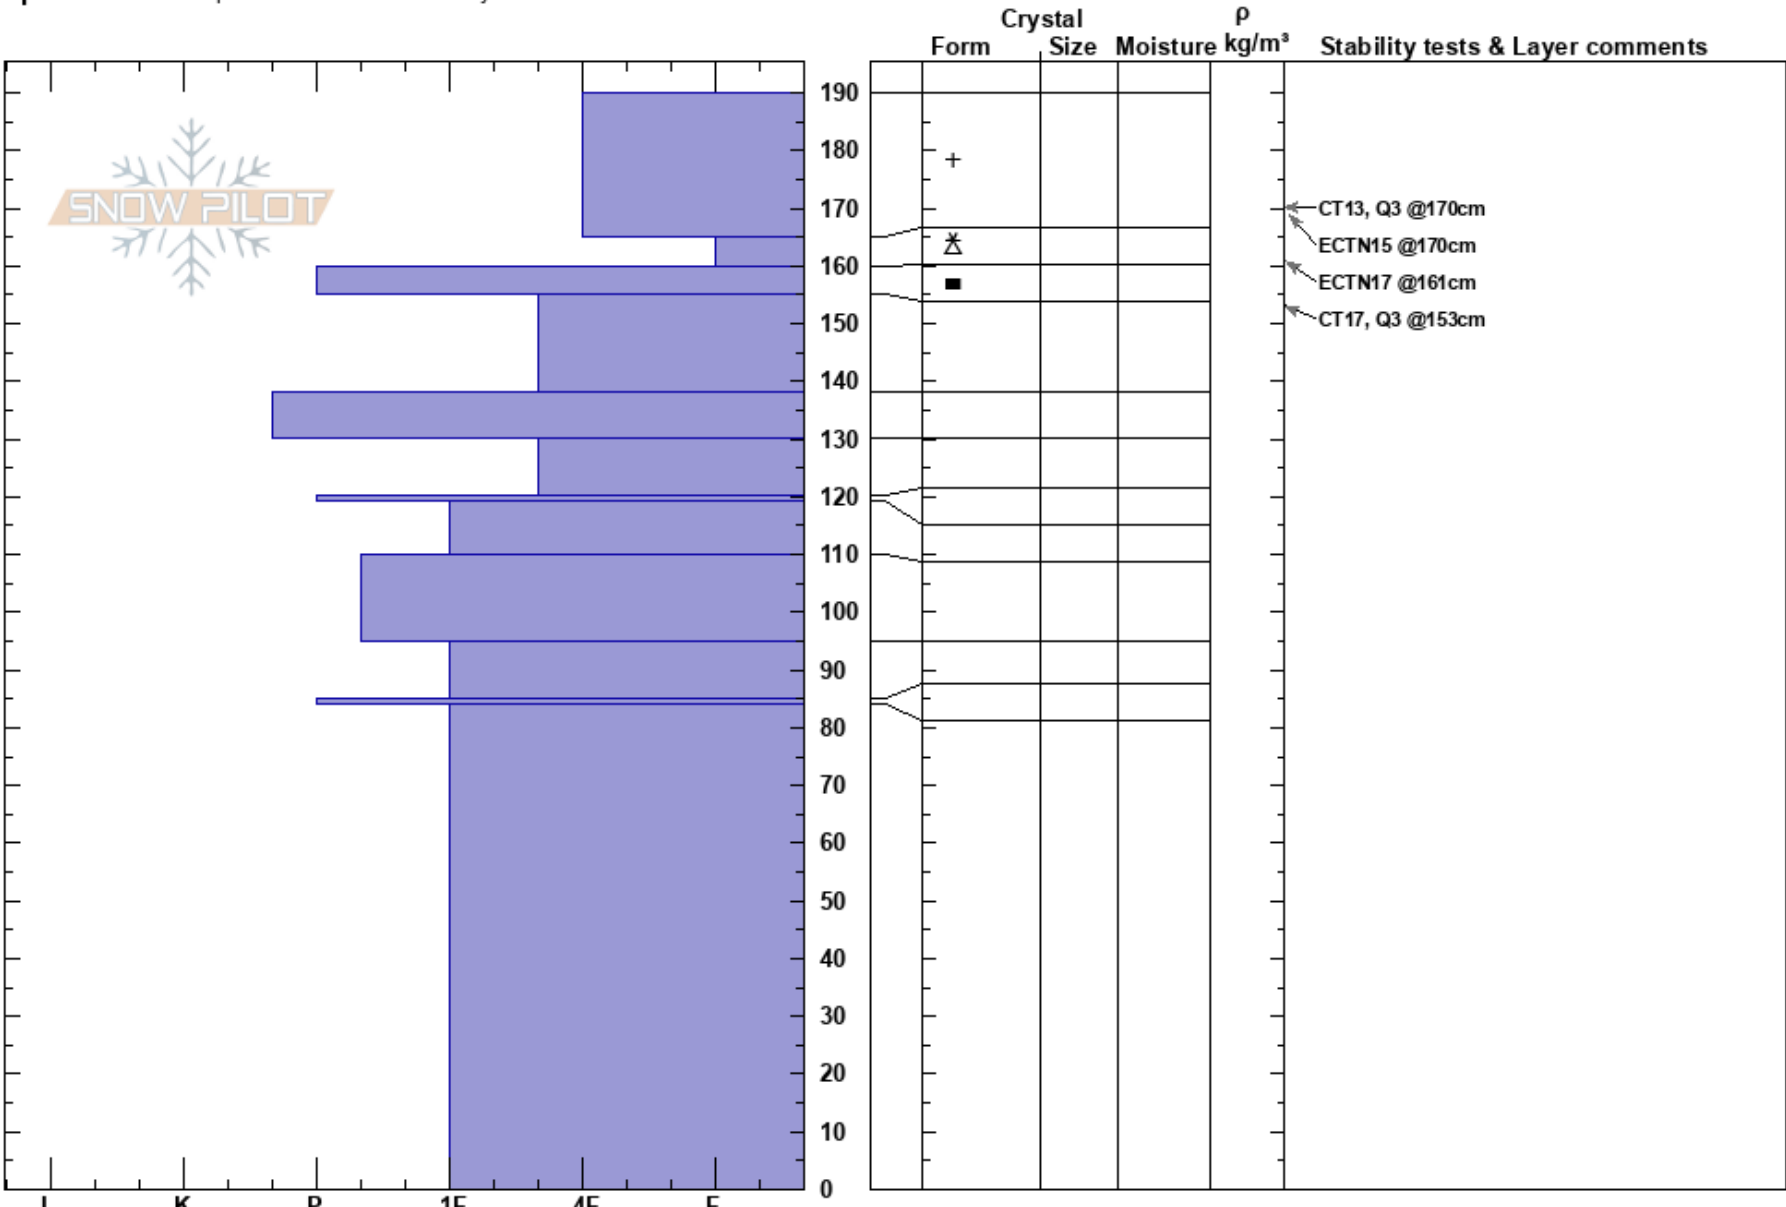

Snowbowl Side Country
 Kachina Peaks
 AZ
 Elevation: 11364 ft
 Aspect: SW
 Specifics: Pit is representative of backcountry

Jackson Hipple
 03/21/2023 - 12:30pm
 Co-ord: 35.33503N, -111.68762W
 Slope Angle: 25°
 Wind Loading: yes

Stability: Good HS: 190
 Air Temperature: -2.2°C PF: 45 165-159.8cm: Problematic layer
 Sky Cover: OVC PS: 20
 Precipitation: S5
 Wind: SW Strong

Notes: