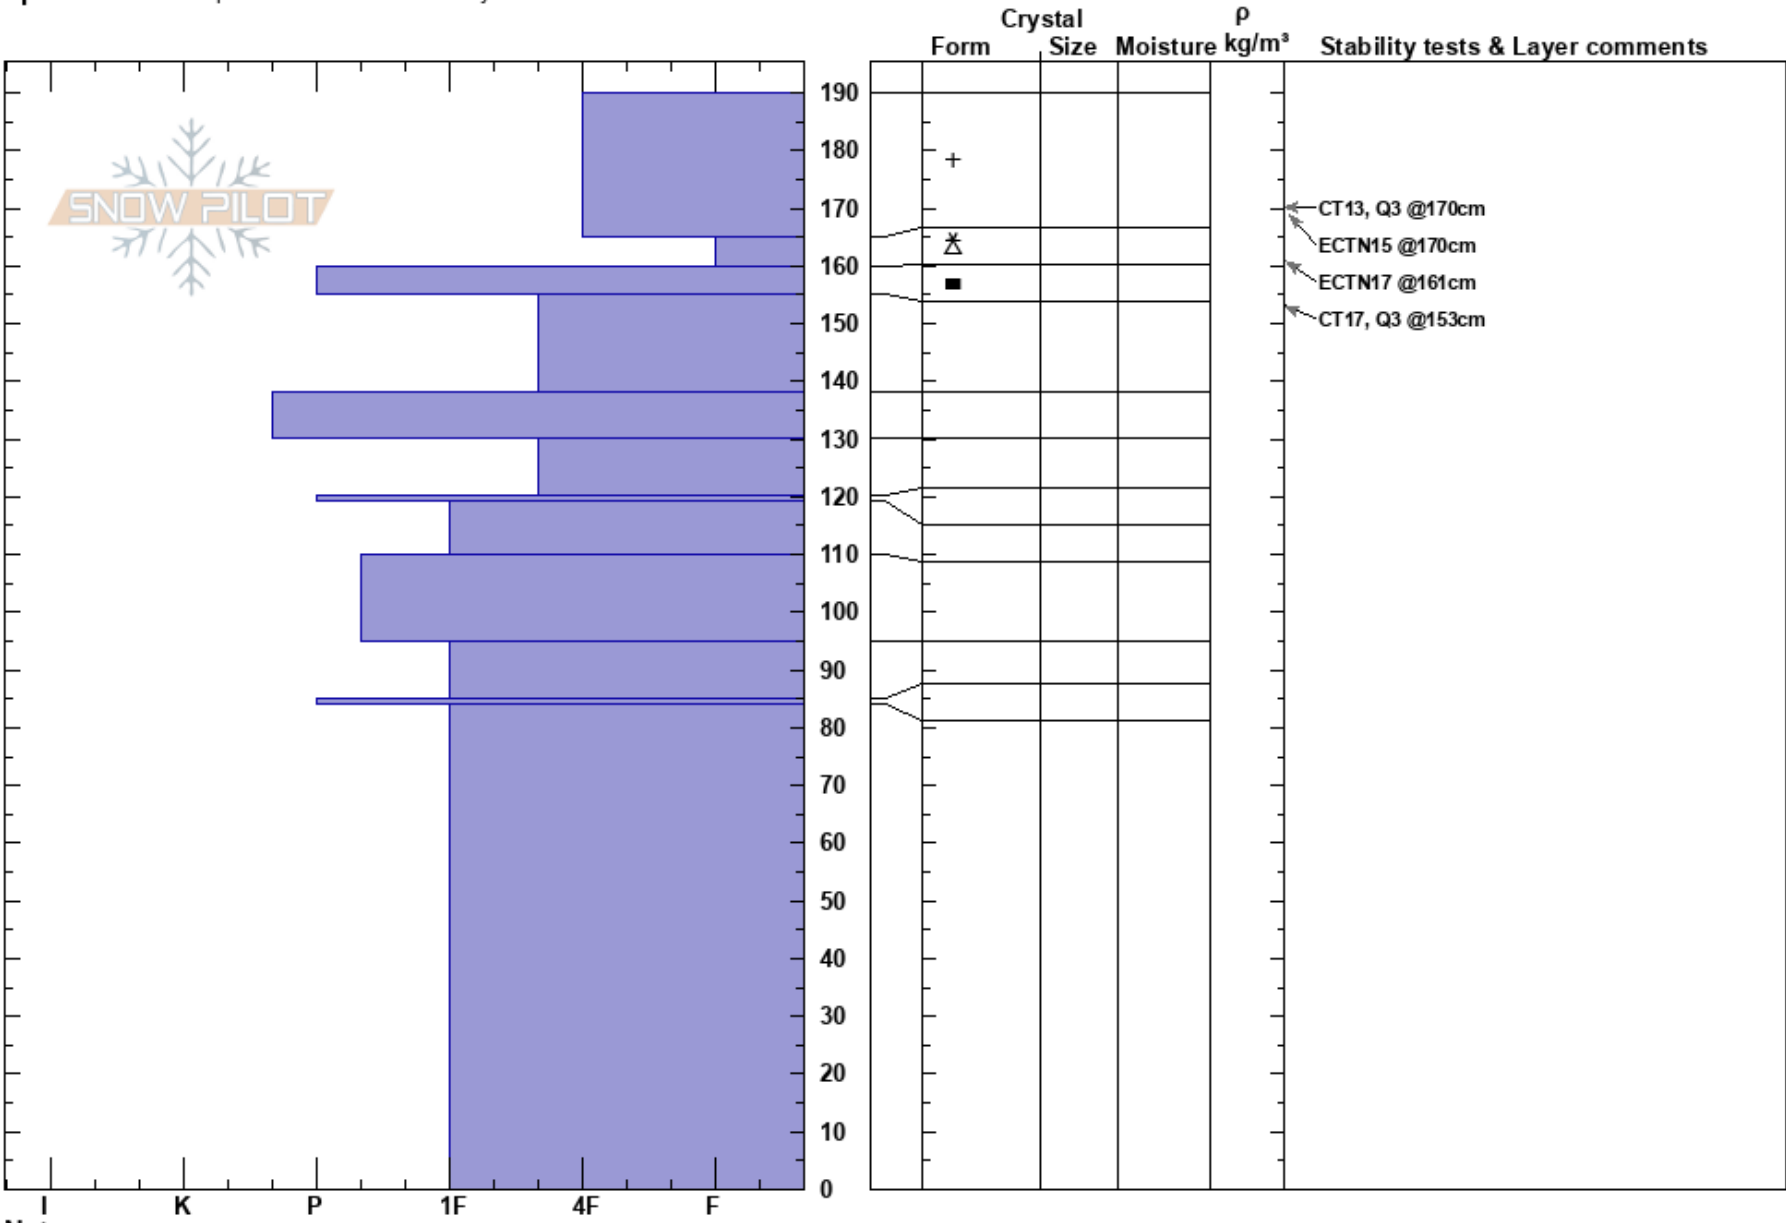

Snowbowl Side Country
 Kachina Peaks
 AZ
 Elevation: 11364 ft
 Aspect: SW
 Specifics: Pit is representative of backcountry

Jackson Hipple
 03/21/2023 - 12:30pm
 Co-ord: 35.33503N, -111.68762W
 Slope Angle: 25°
 Wind Loading: yes

Stability: Good HS: 190
 Air Temperature: -2.2°C PF: 45 165-159.8cm: Problematic layer
 Sky Cover: OVC PS: 20
 Precipitation: S5
 Wind: SW Strong

Notes: