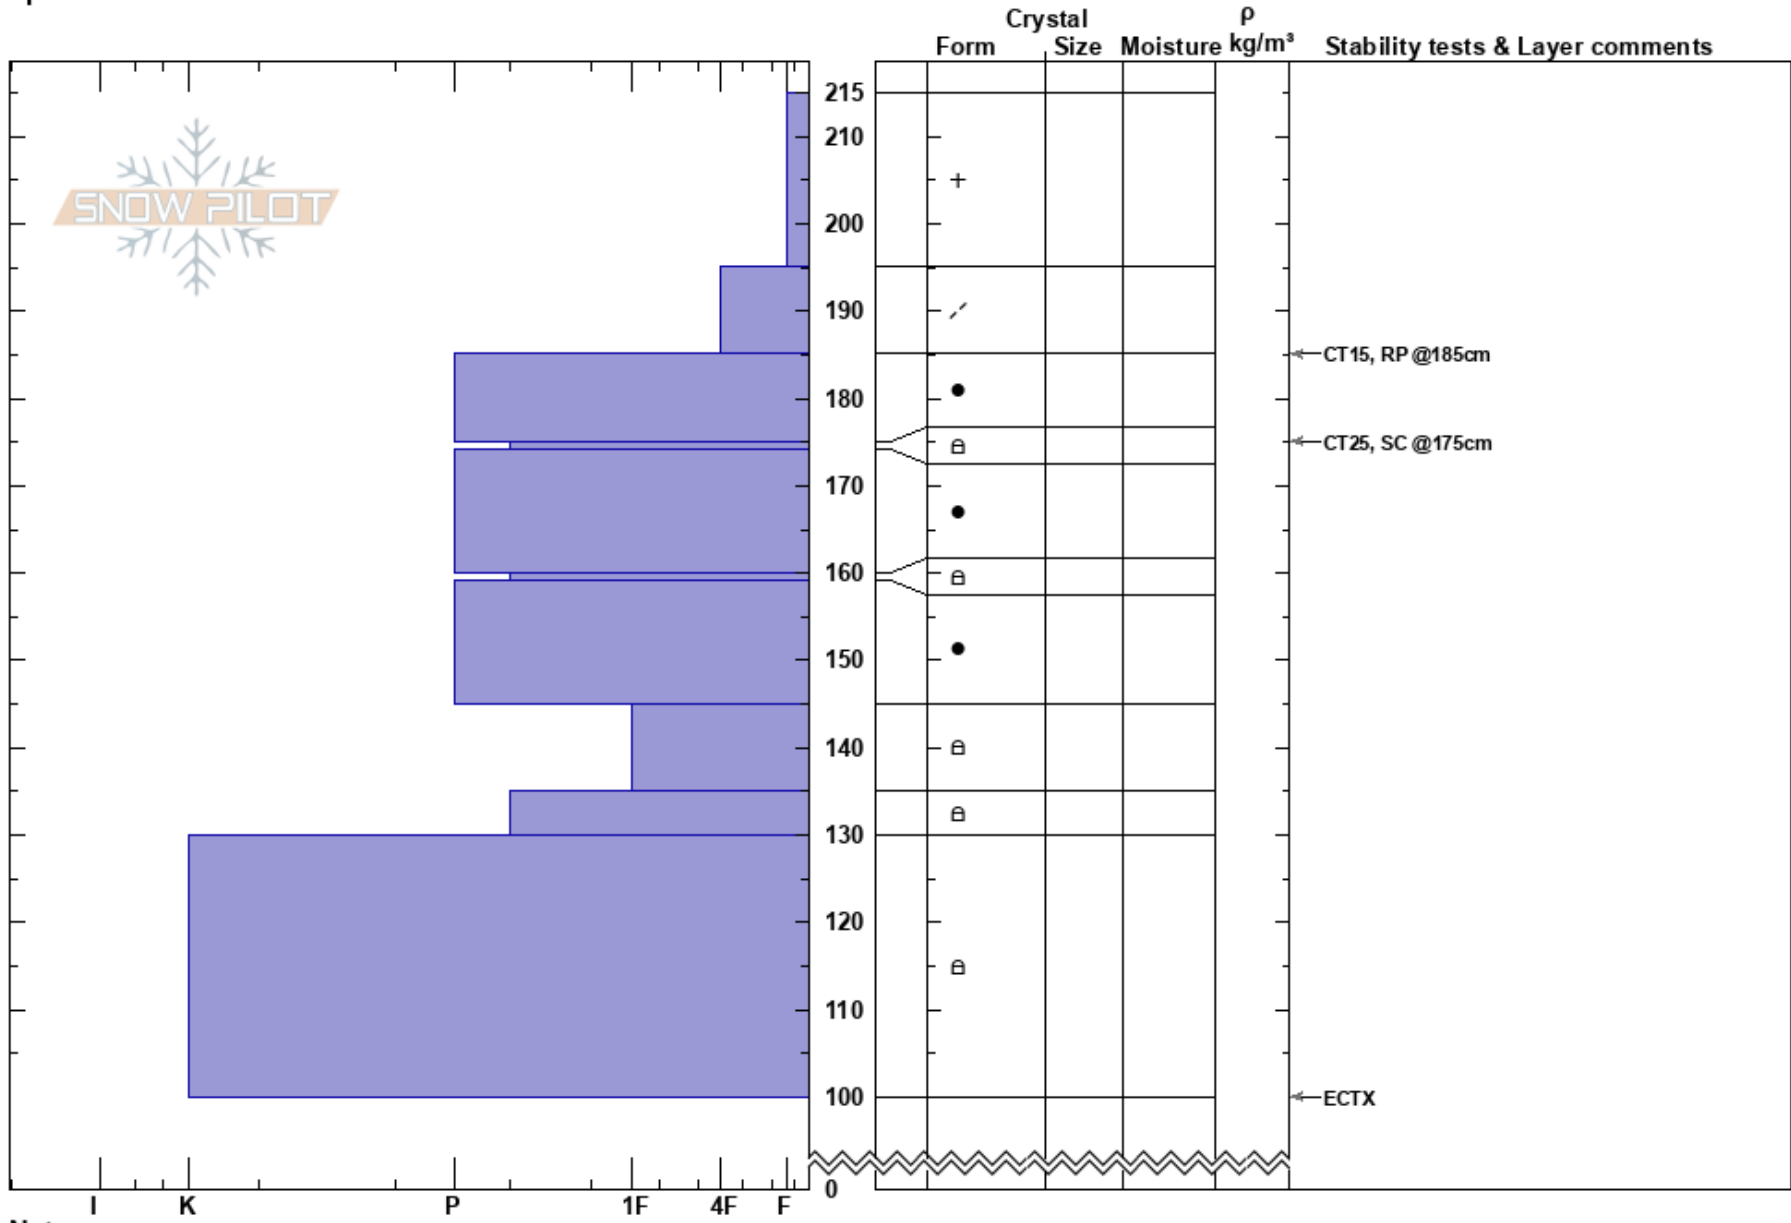

ENE  
 Front Range  
 CO  
 Elevation: 11800 ft  
 Aspect: E  
 Specifics:

Ian Fowler  
 03/21/2023 - 12:00pm  
 Co-ord: 13S 423522W 4394283N  
 Slope Angle:  
 Wind Loading:

Stability:  
 Air Temperature:  
 Sky Cover:  
 Precipitation:  
 Wind:

HS:215  
 Layer Notes:  
 175-174cm: Problematic layer

Notes: