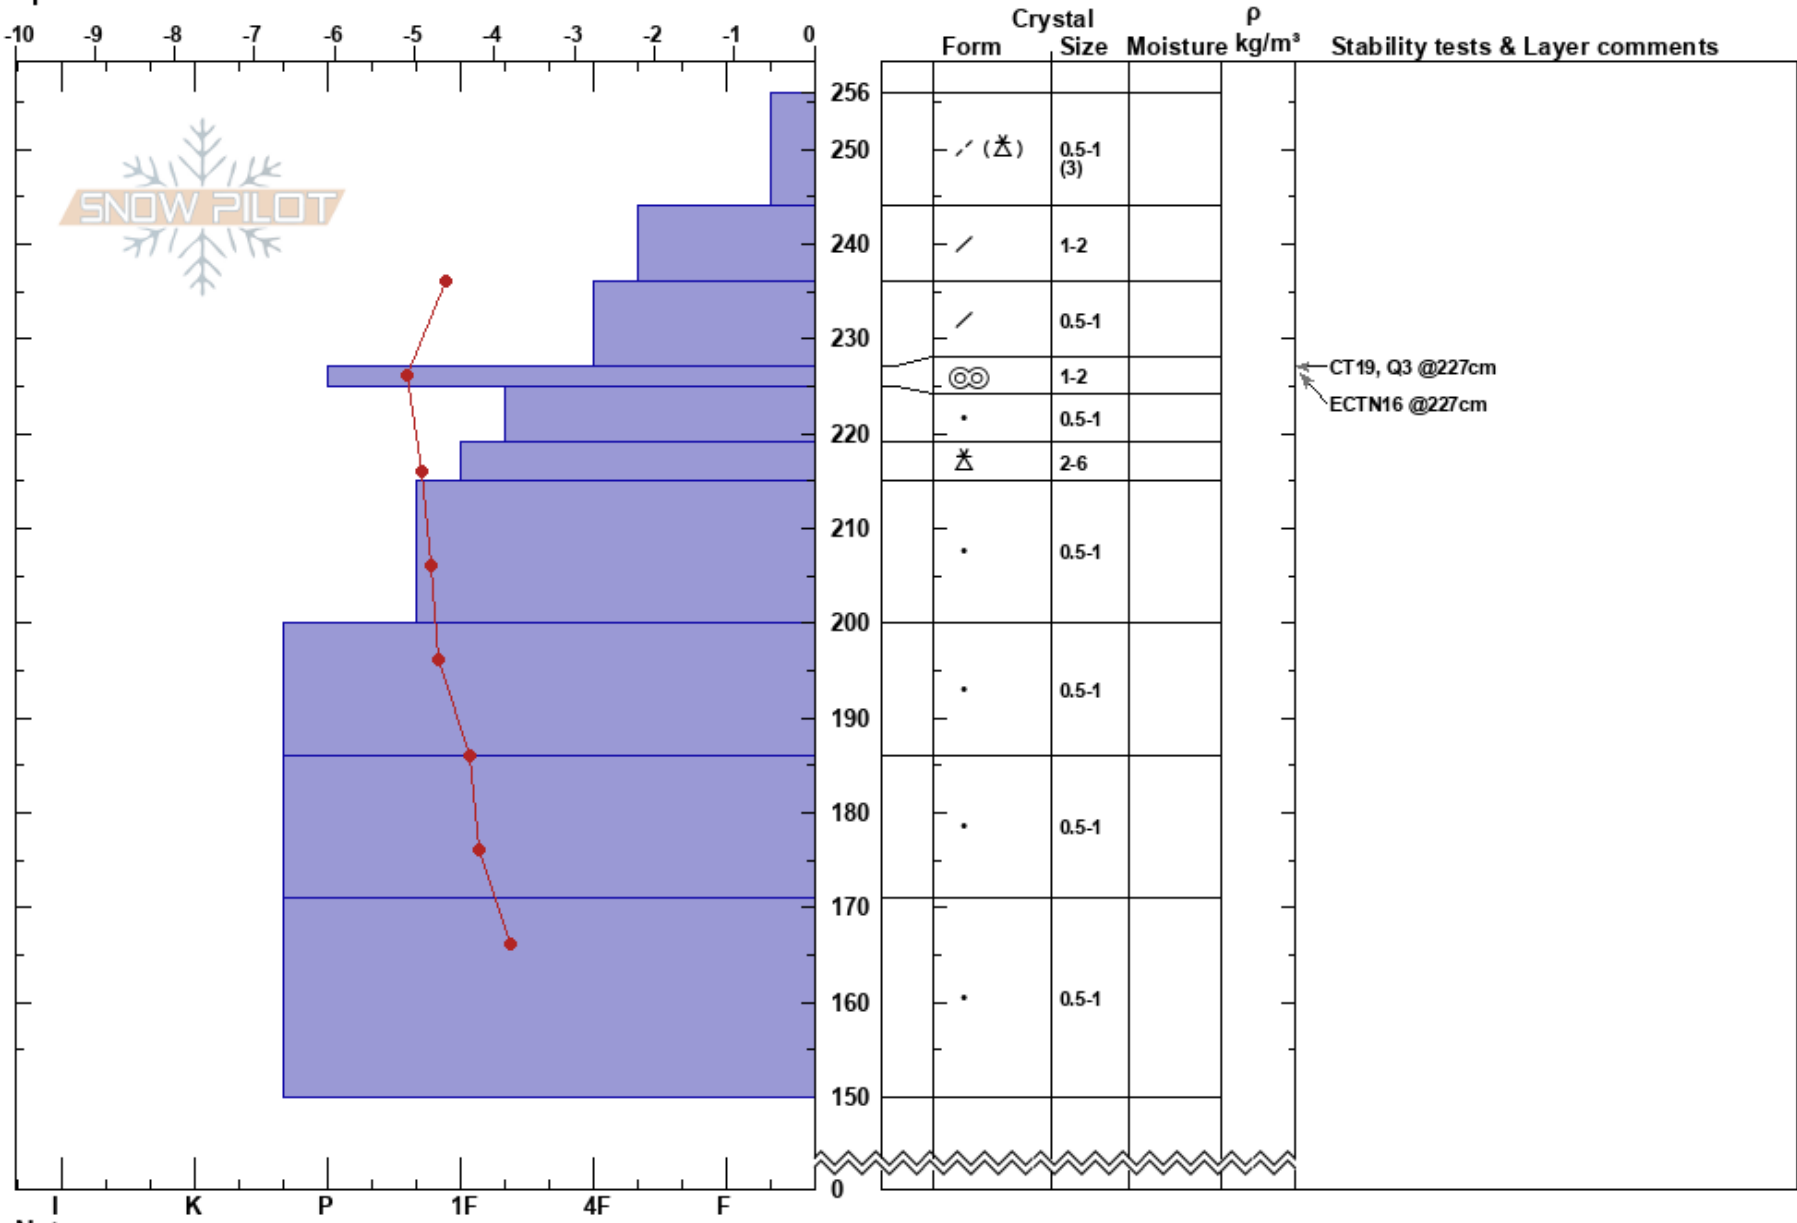

New Canyon  
 Bear River Range  
 UT  
 Elevation: 8337 ft  
 Aspect: N  
 Specifics:

Adam Crow  
 03/21/2023 - 12:47pm  
 Co-ord: 41.42616N, -111.71380W  
 Slope Angle: 14°  
 Wind Loading: previous

Stability: Very Good  
 Air Temperature: -2.1°C  
 Sky Cover: FEW  
 Precipitation: NO  
 Wind: SW Light Breeze

HS:256  
 PF: 25  
 PS: 15  
 227-225cm: Problematic layer

Notes: