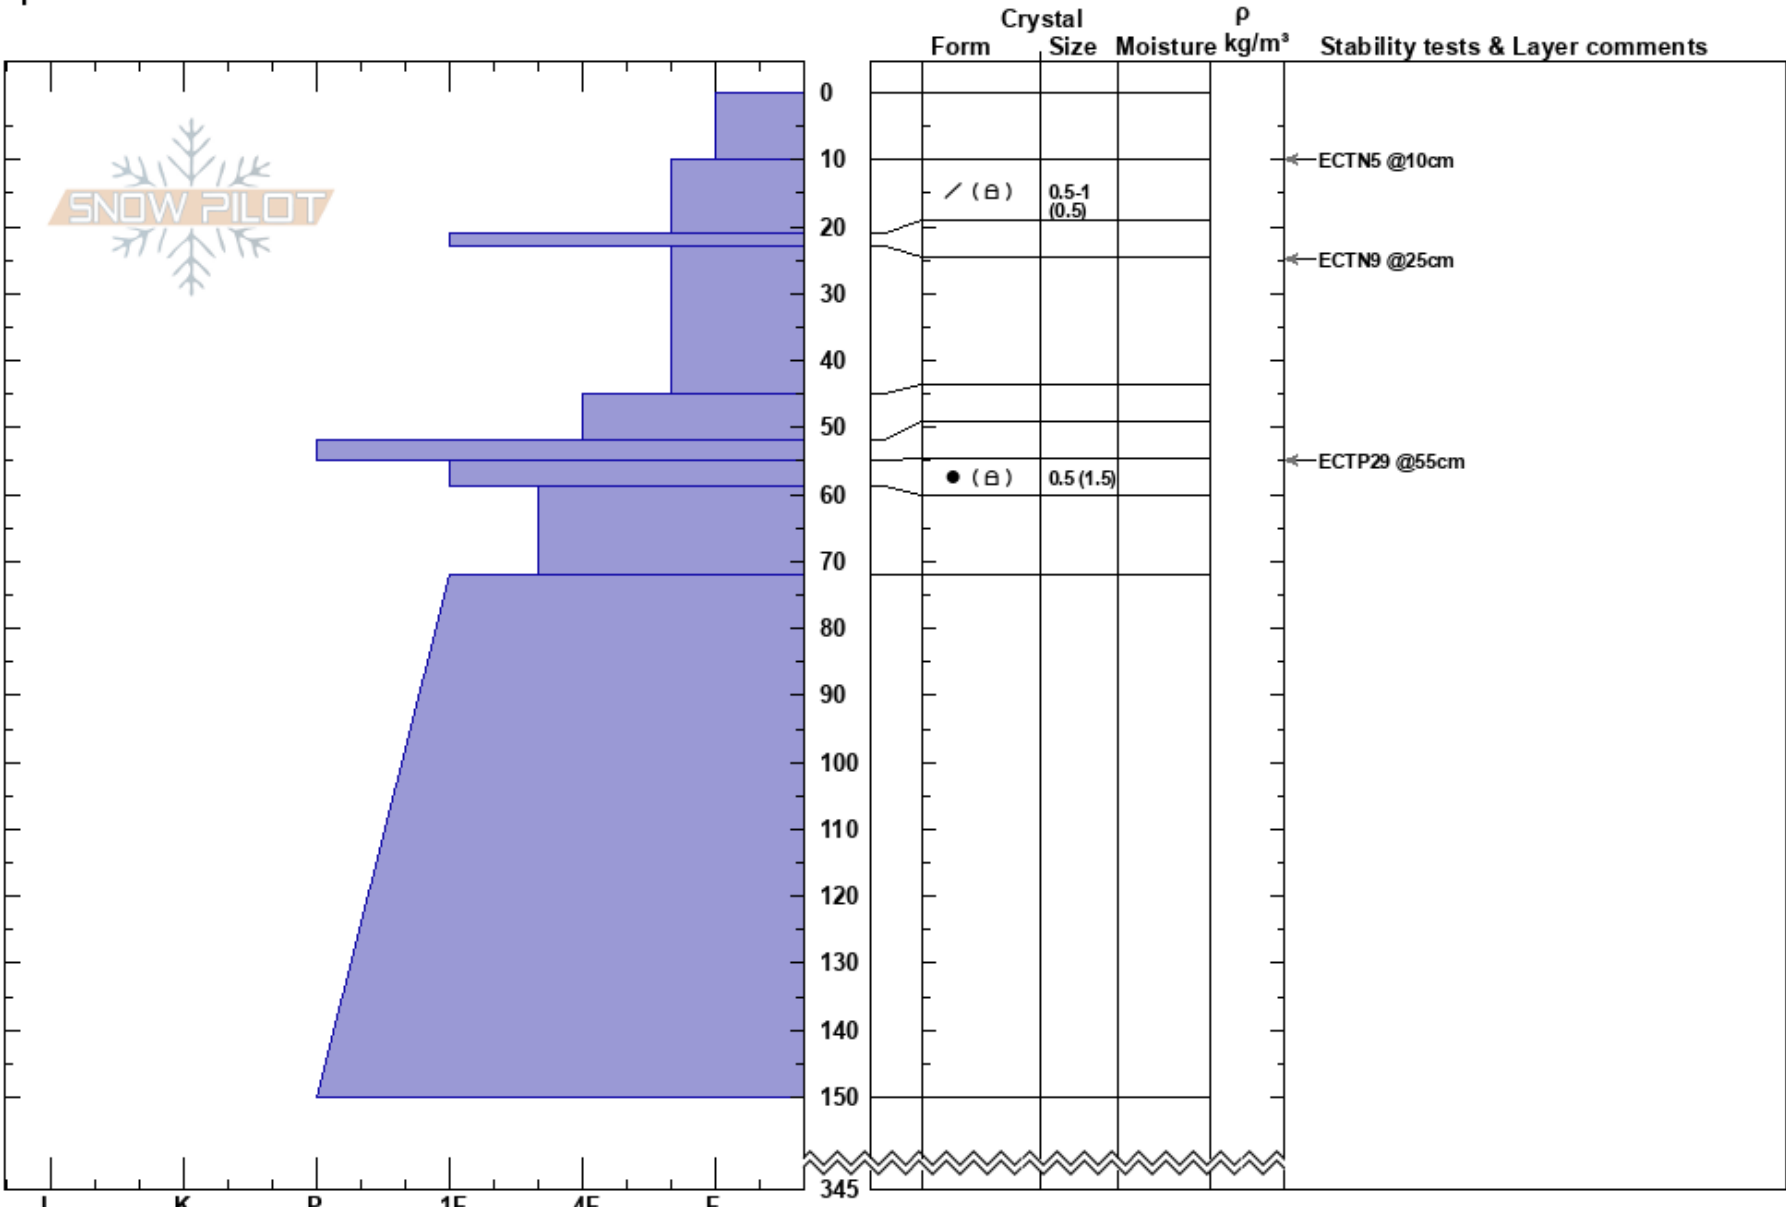

Upper Giant Country  
 Uinta Range  
 UT  
 Elevation: 10120 ft  
 Aspect: NE  
 Specifics:

Dave Kikkert  
 03/21/2023 - 12:35pm  
 Co-ord: 40.84071N, -111.06730W  
 Slope Angle: 41°  
 Wind Loading: previous

Stability:  
 Air Temperature:  
 Sky Cover: BKN  
 Precipitation: NO  
 Wind: SW Light Breeze

HS: 345  
 PF: 40 55-59cm: Problematic layer  
 PS: 15

Layer Notes:

Notes: