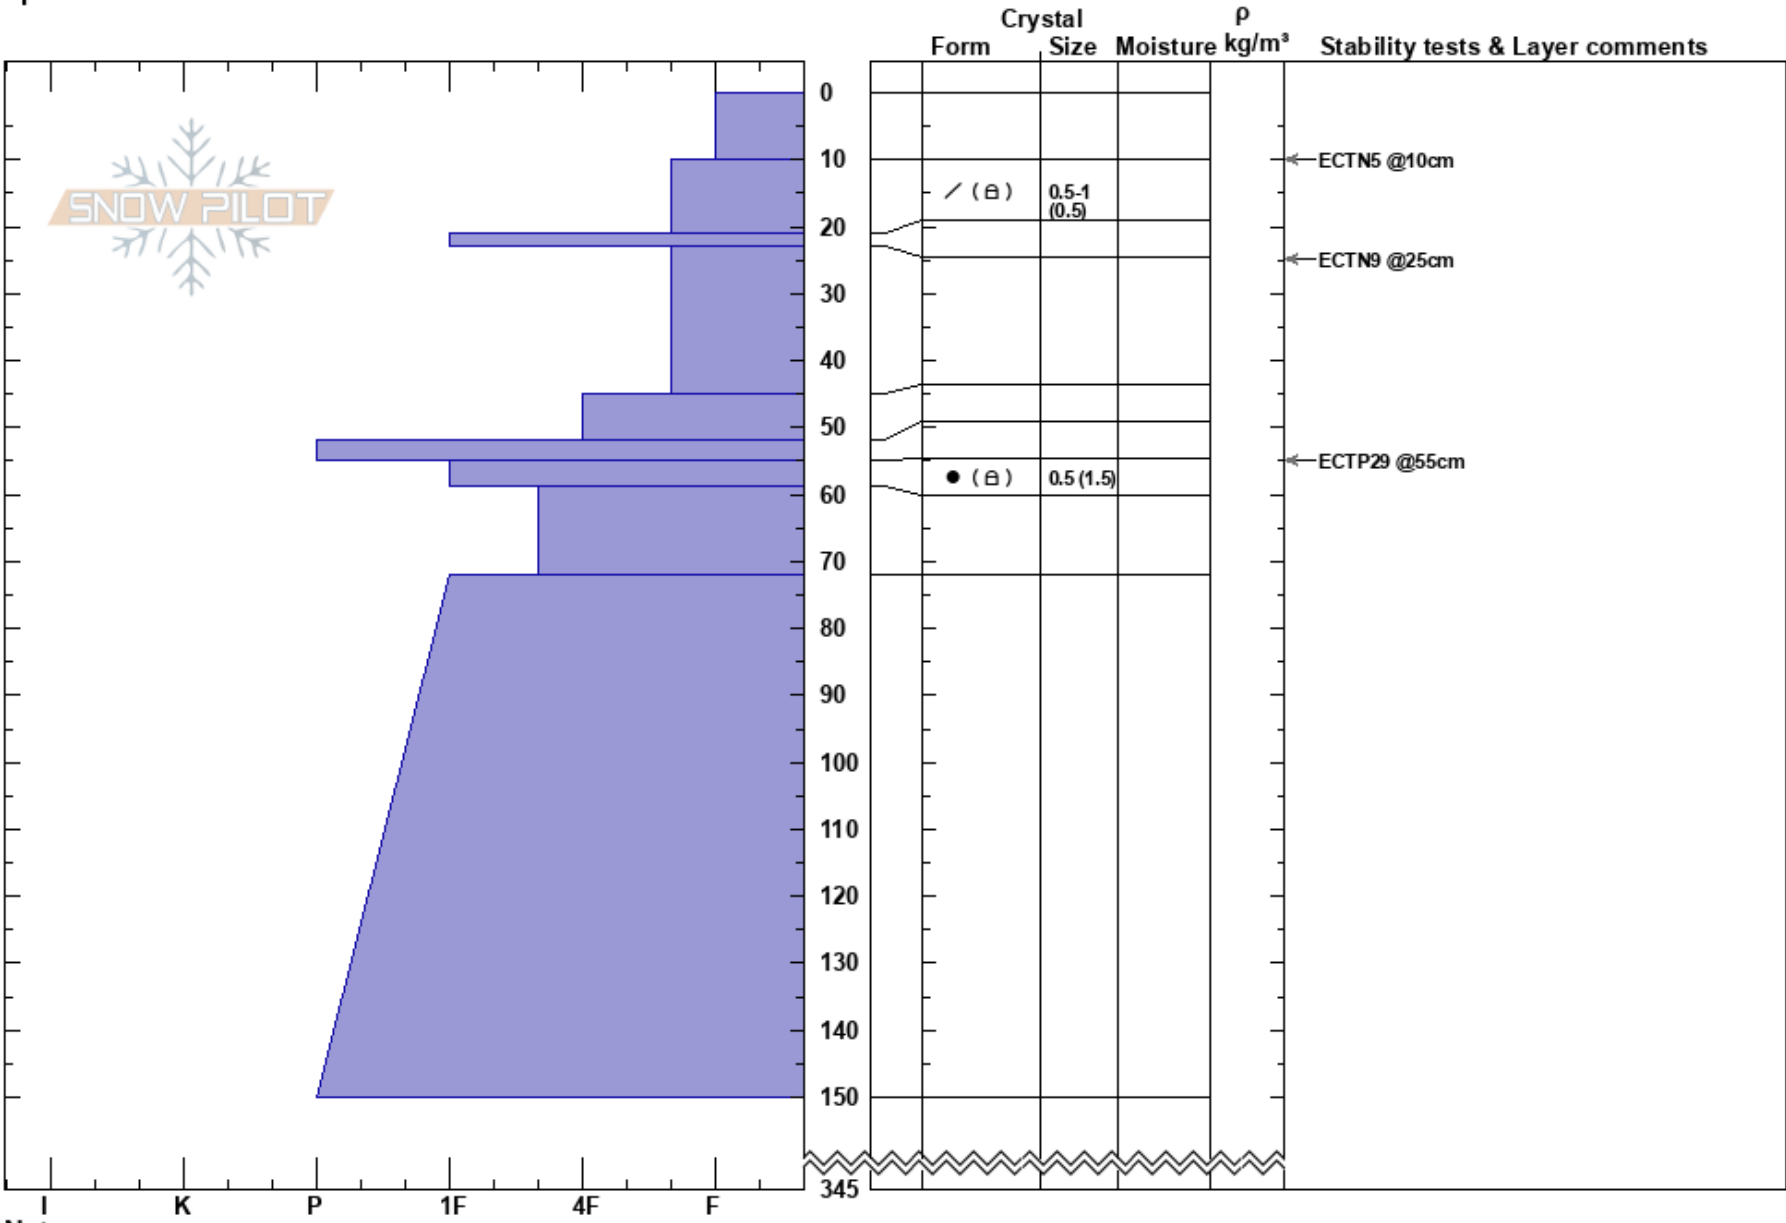

Upper Giant Country
 Uinta Range
 UT
 Elevation: 10120 ft
 Aspect: NE
 Specifics:

Dave Kikkert
 03/21/2023 - 12:35pm
 Co-ord: 40.84071N, -111.06730W
 Slope Angle: 41°
 Wind Loading: previous

Stability:
 Air Temperature:
 Sky Cover: BKN
 Precipitation: NO
 Wind: SW Light Breeze

HS: 345
 PF: 40 55-59cm: Problematic layer
 PS: 15

Layer Notes:

Notes: