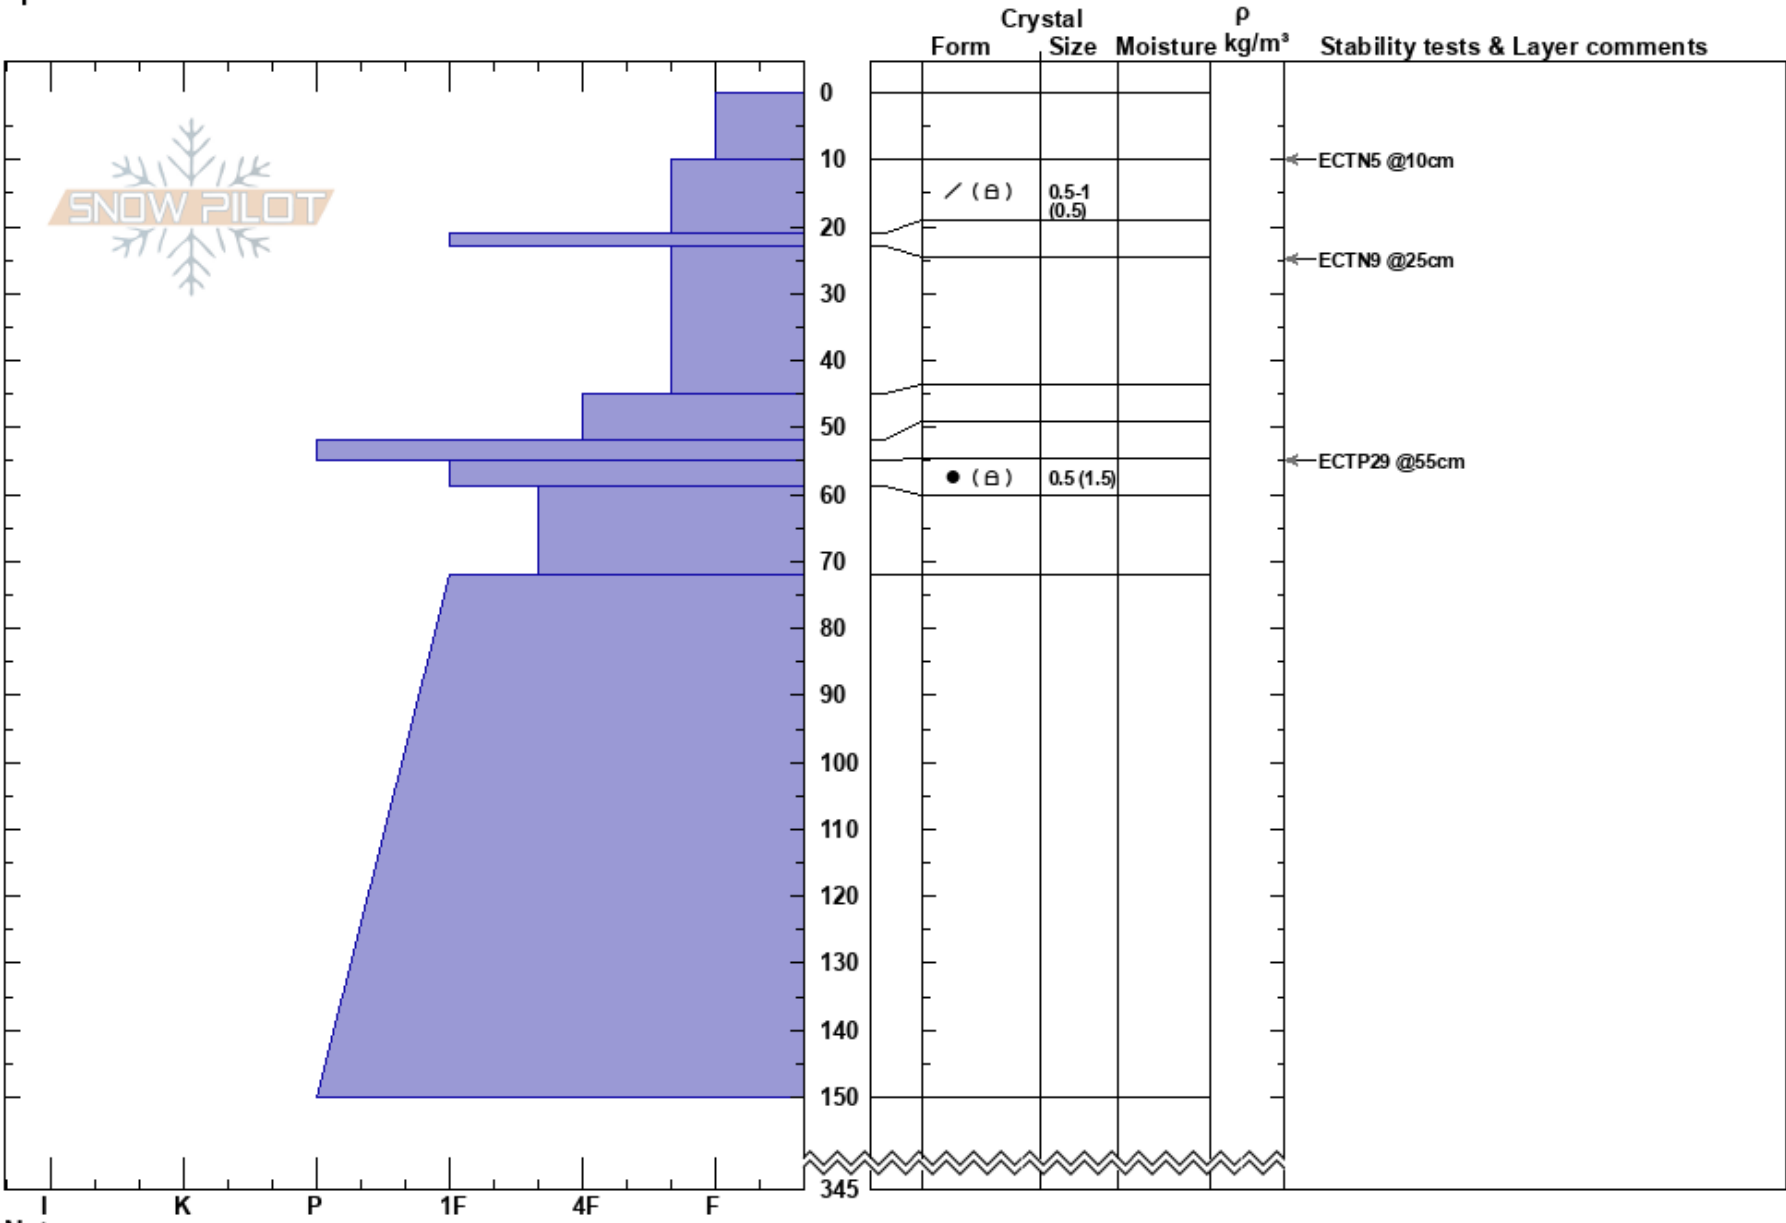

Upper Giant Country
 Uinta Range
 UT
 Elevation: 10120 ft
 Aspect: NE
 Specifics:

Dave Kikkert
 03/21/2023 - 12:35pm
 Co-ord: 40.84071N, -111.06730W
 Slope Angle: 41°
 Wind Loading: previous

Stability:
 Air Temperature:
 Sky Cover: BKN
 Precipitation: NO
 Wind: SW Light Breeze

HS:345
 PF: 40 55-59cm: Problematic layer
 PS: 15

Layer Notes:

Notes: