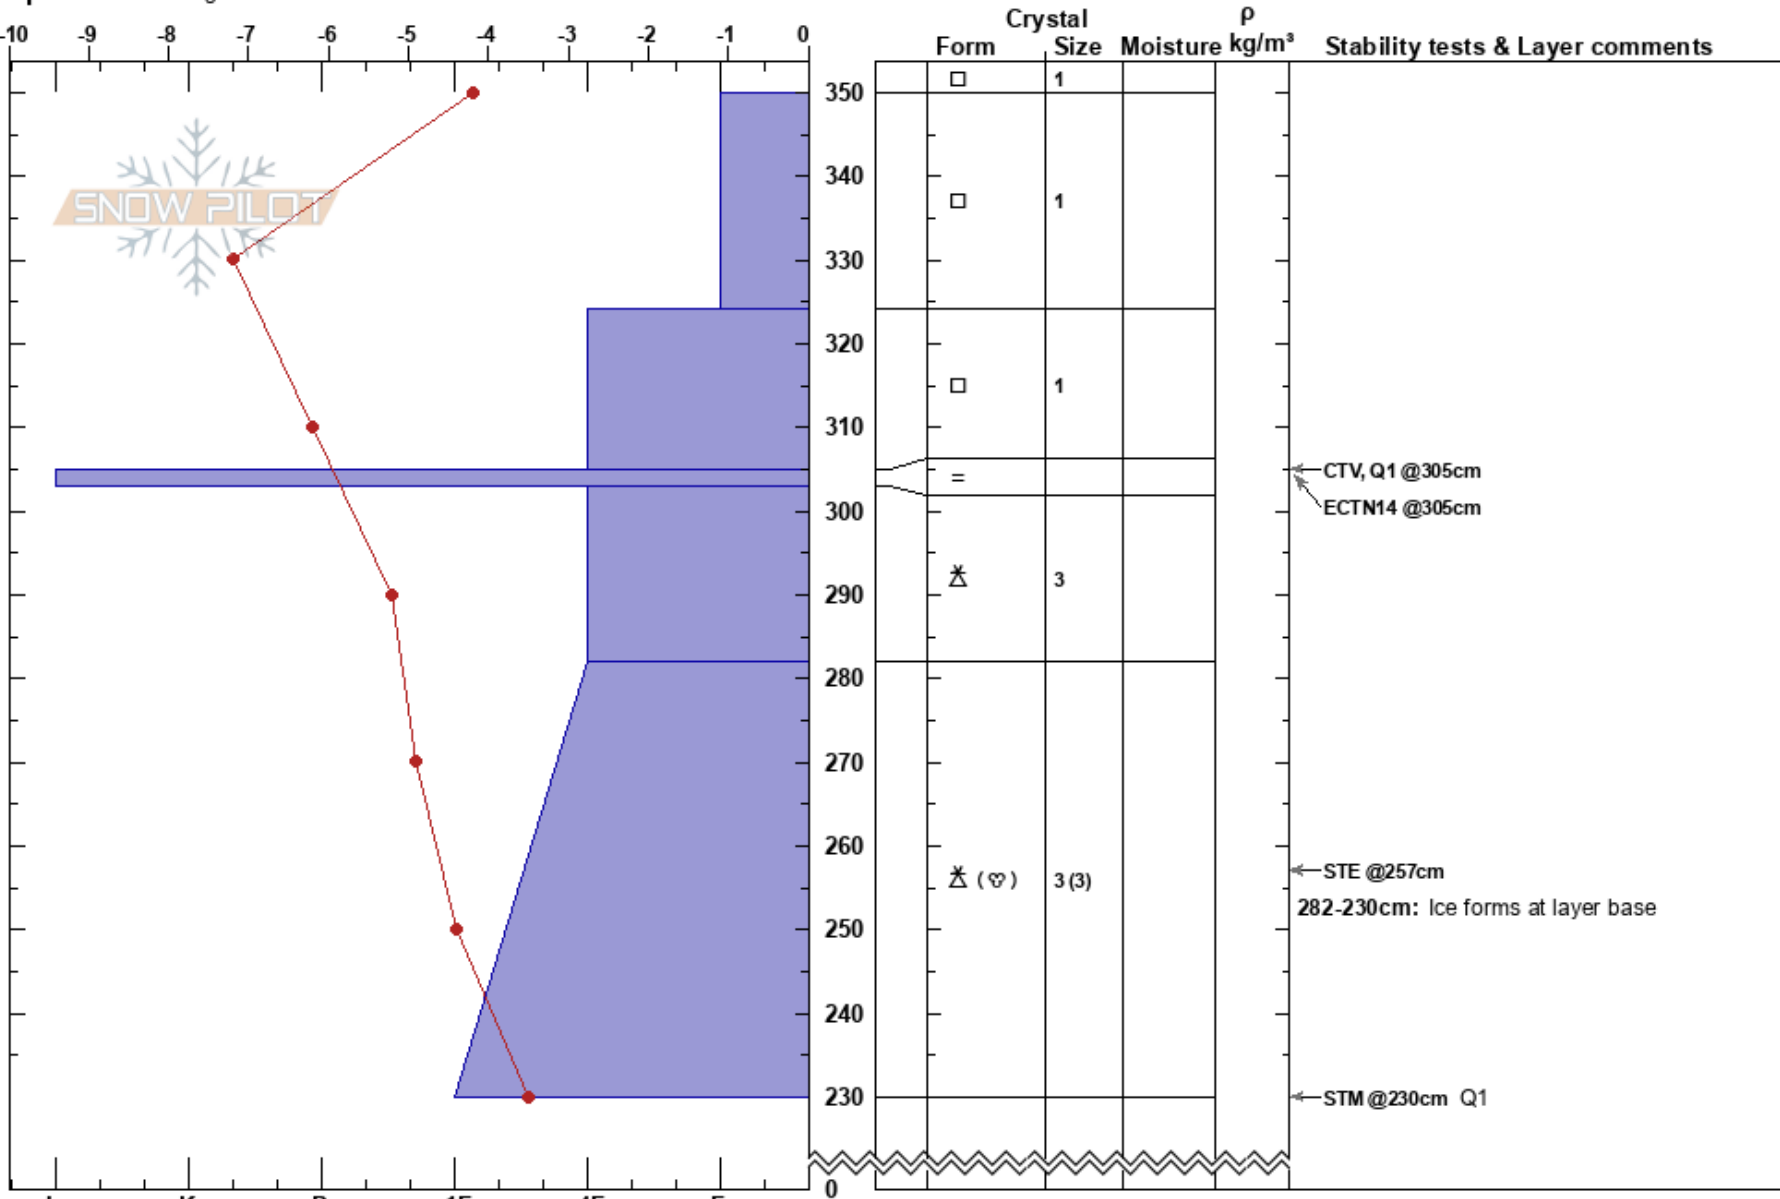

PF: 36

305-303cm: Problematic layer

NV

Co-ord: 36.28849N, -115.68278W

Sky Cover: SCT

282-230cm: Ice forms at layer base

Elevation: 10460 ft

Slope Angle: 36°

Precipitation: S-1

Wind: Calm

Aspect: 330°

Wind Loading: previous

Specifics: Pit dug in a Ski Area

Notes: