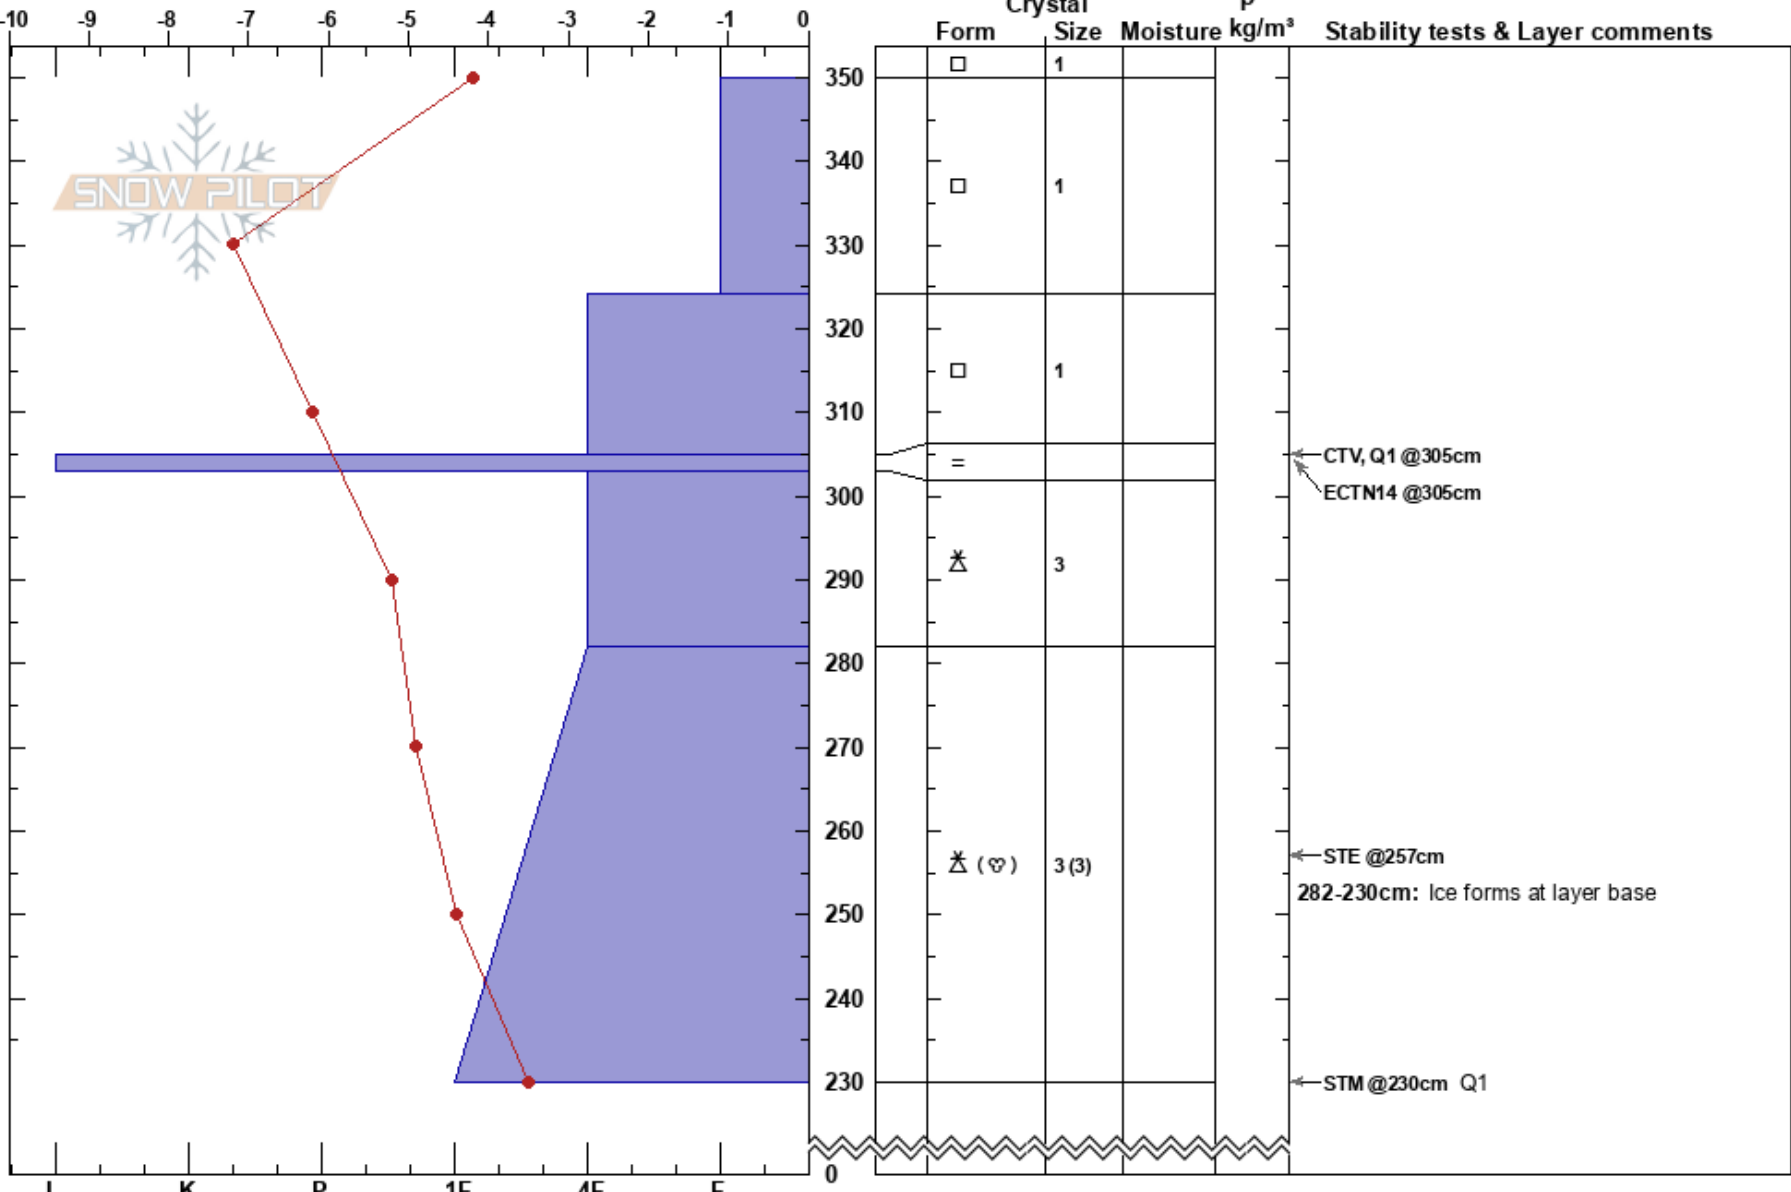

Spook 20230319  
 Spring Mountains  
 NV

Eric Fehr  
 03/19/2023 - 11:00am  
 Co-ord: 36.28849N, -115.68278W  
 Slope Angle: 36°  
 Wind Loading: previous

Stability:  
 Air Temperature:  
 Sky Cover: SCT  
 Precipitation: S-1  
 Wind: Calm

HS:350  
 PF: 36  
 305-303cm: Problematic layer  
 282-230cm: Ice forms at layer base

Elevation: 10460 ft  
 Aspect: 330°

Specifics: Pit dug in a Ski Area

Notes: