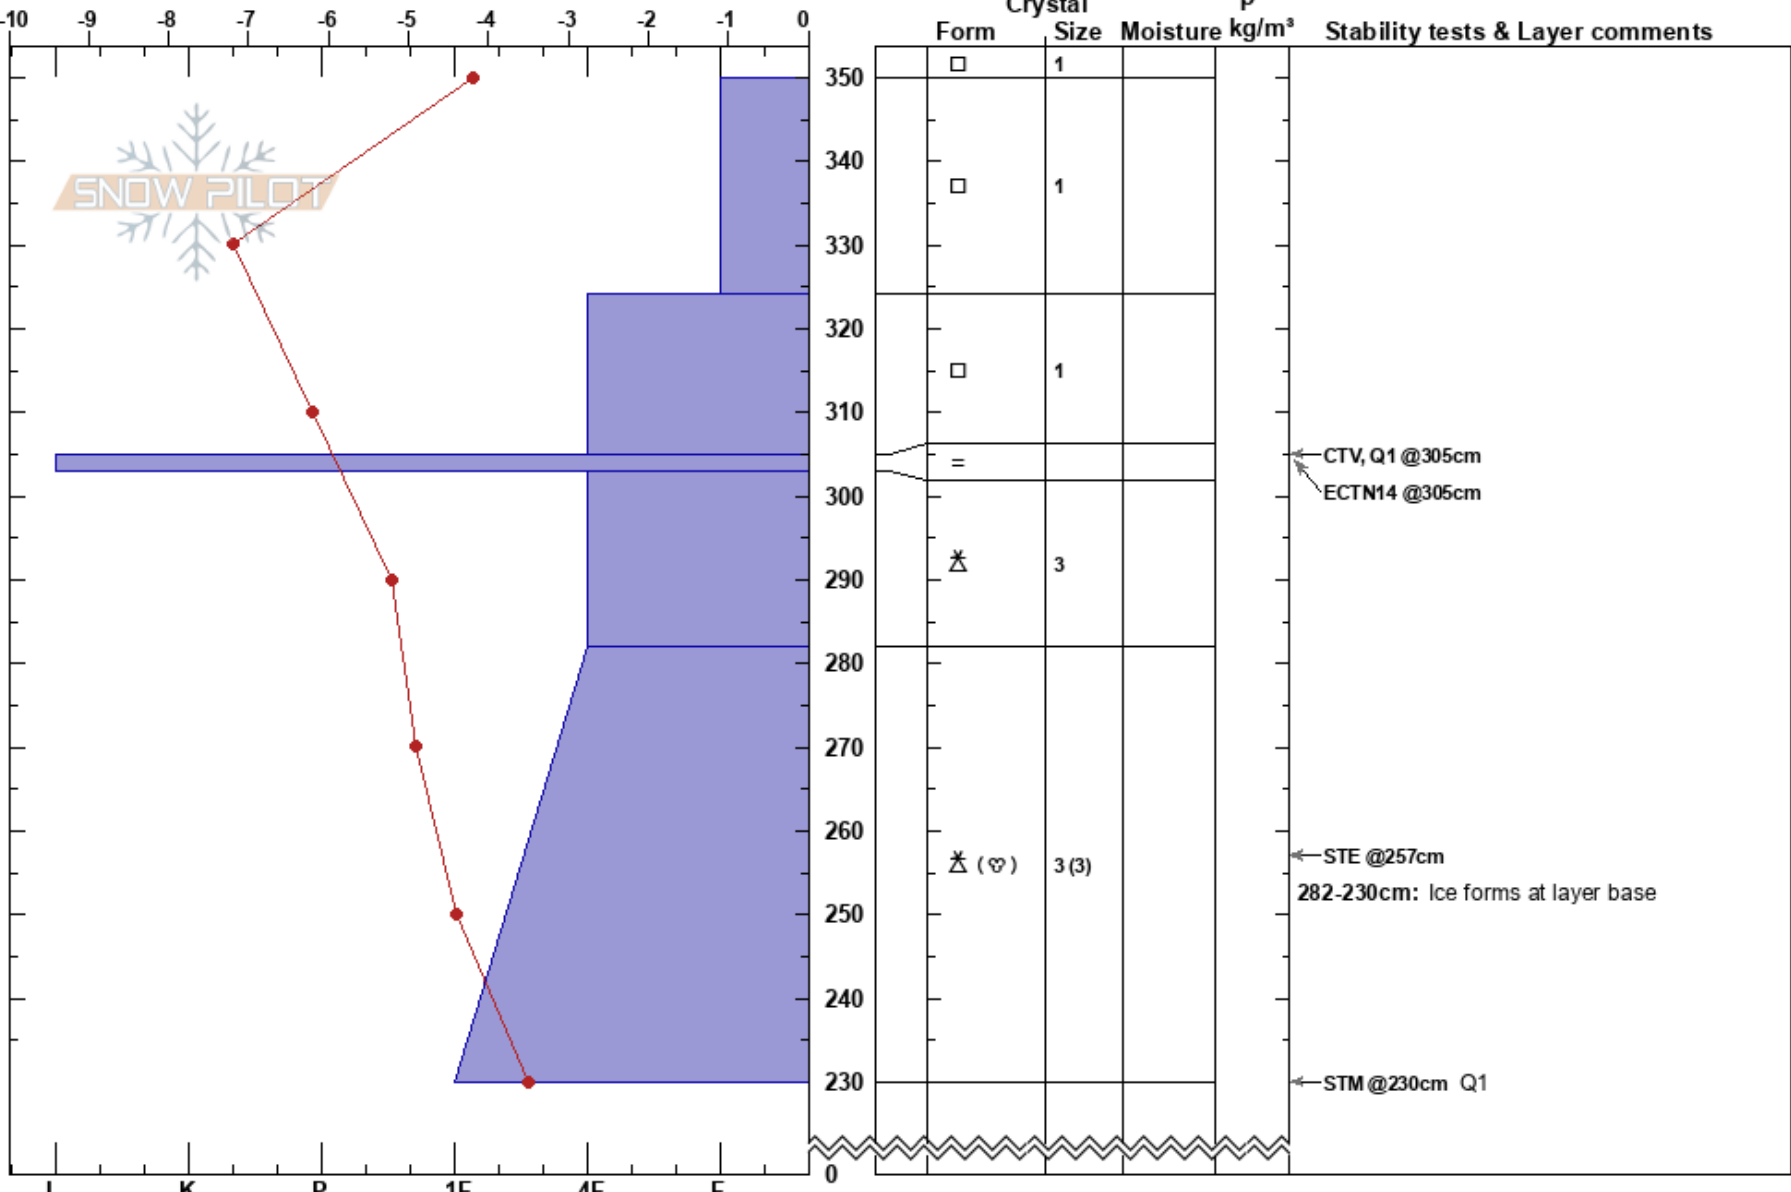

Spook 20230319
 Spring Mountains
 NV

Eric Fehr
 03/19/2023 - 11:00am
 Co-ord: 36.28849N, -115.68278W
 Slope Angle: 36°
 Wind Loading: previous

Stability:
 Air Temperature:
 Sky Cover: SCT
 Precipitation: S-1
 Wind: Calm

HS:350
 PF: 36
 305-303cm: Problematic layer
 282-230cm: Ice forms at layer base

Elevation: 10460 ft
 Aspect: 330°

Specifics: Pit dug in a Ski Area

Notes: