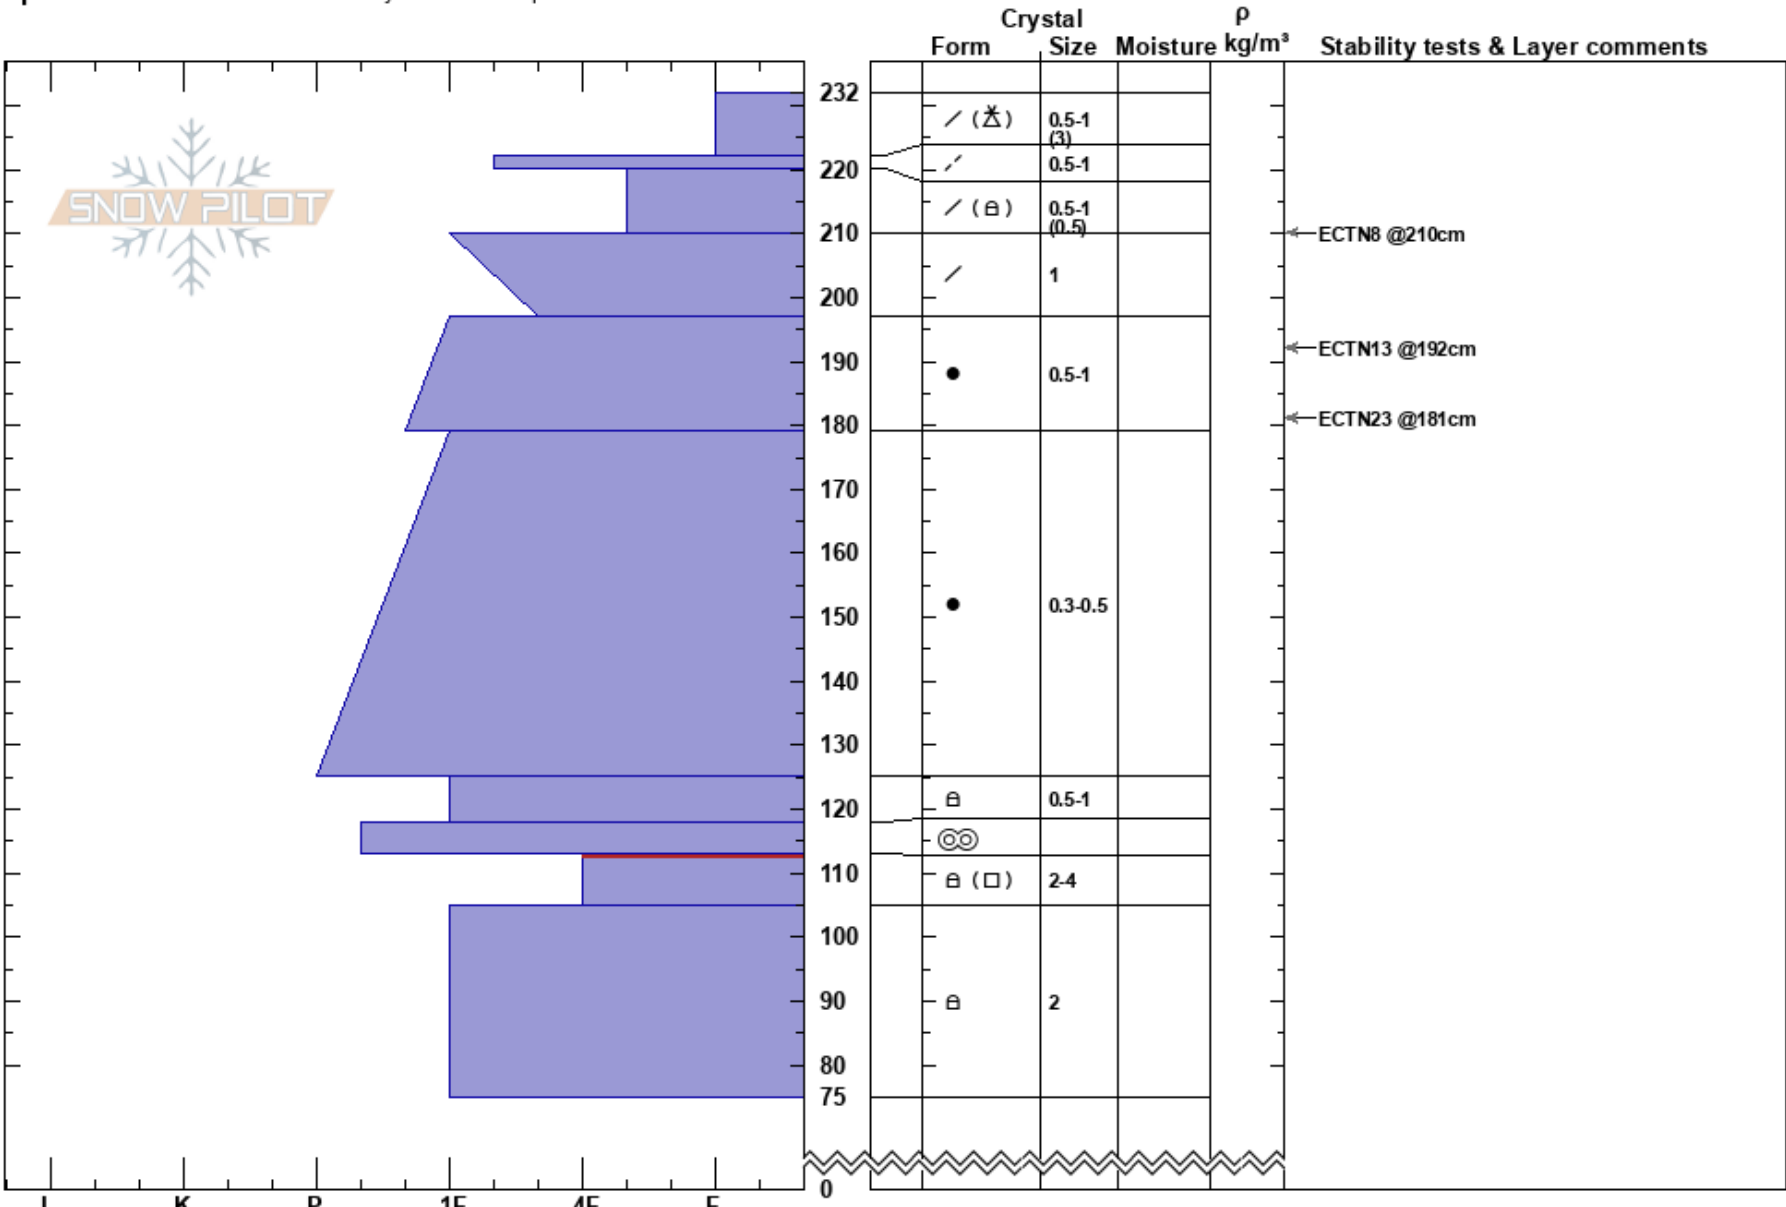

E.F Giant Steps #5
 Uinta Range
 UT
 Elevation: 10320 ft
 Aspect: E
 Specifics: Recent avalanche activity on similar slopes

Bo Torrey
 03/21/2023 - 2:00pm
 Co-ord: 40.84003N, -111.06923W
 Slope Angle: 39°
 Wind Loading: yes

Stability:
 Air Temperature:
 Sky Cover: BKN
 Precipitation: NO
 Wind: SW Light Breeze

HS:232
 Layer Notes:
 113-105cm: Problematic layer

Notes: